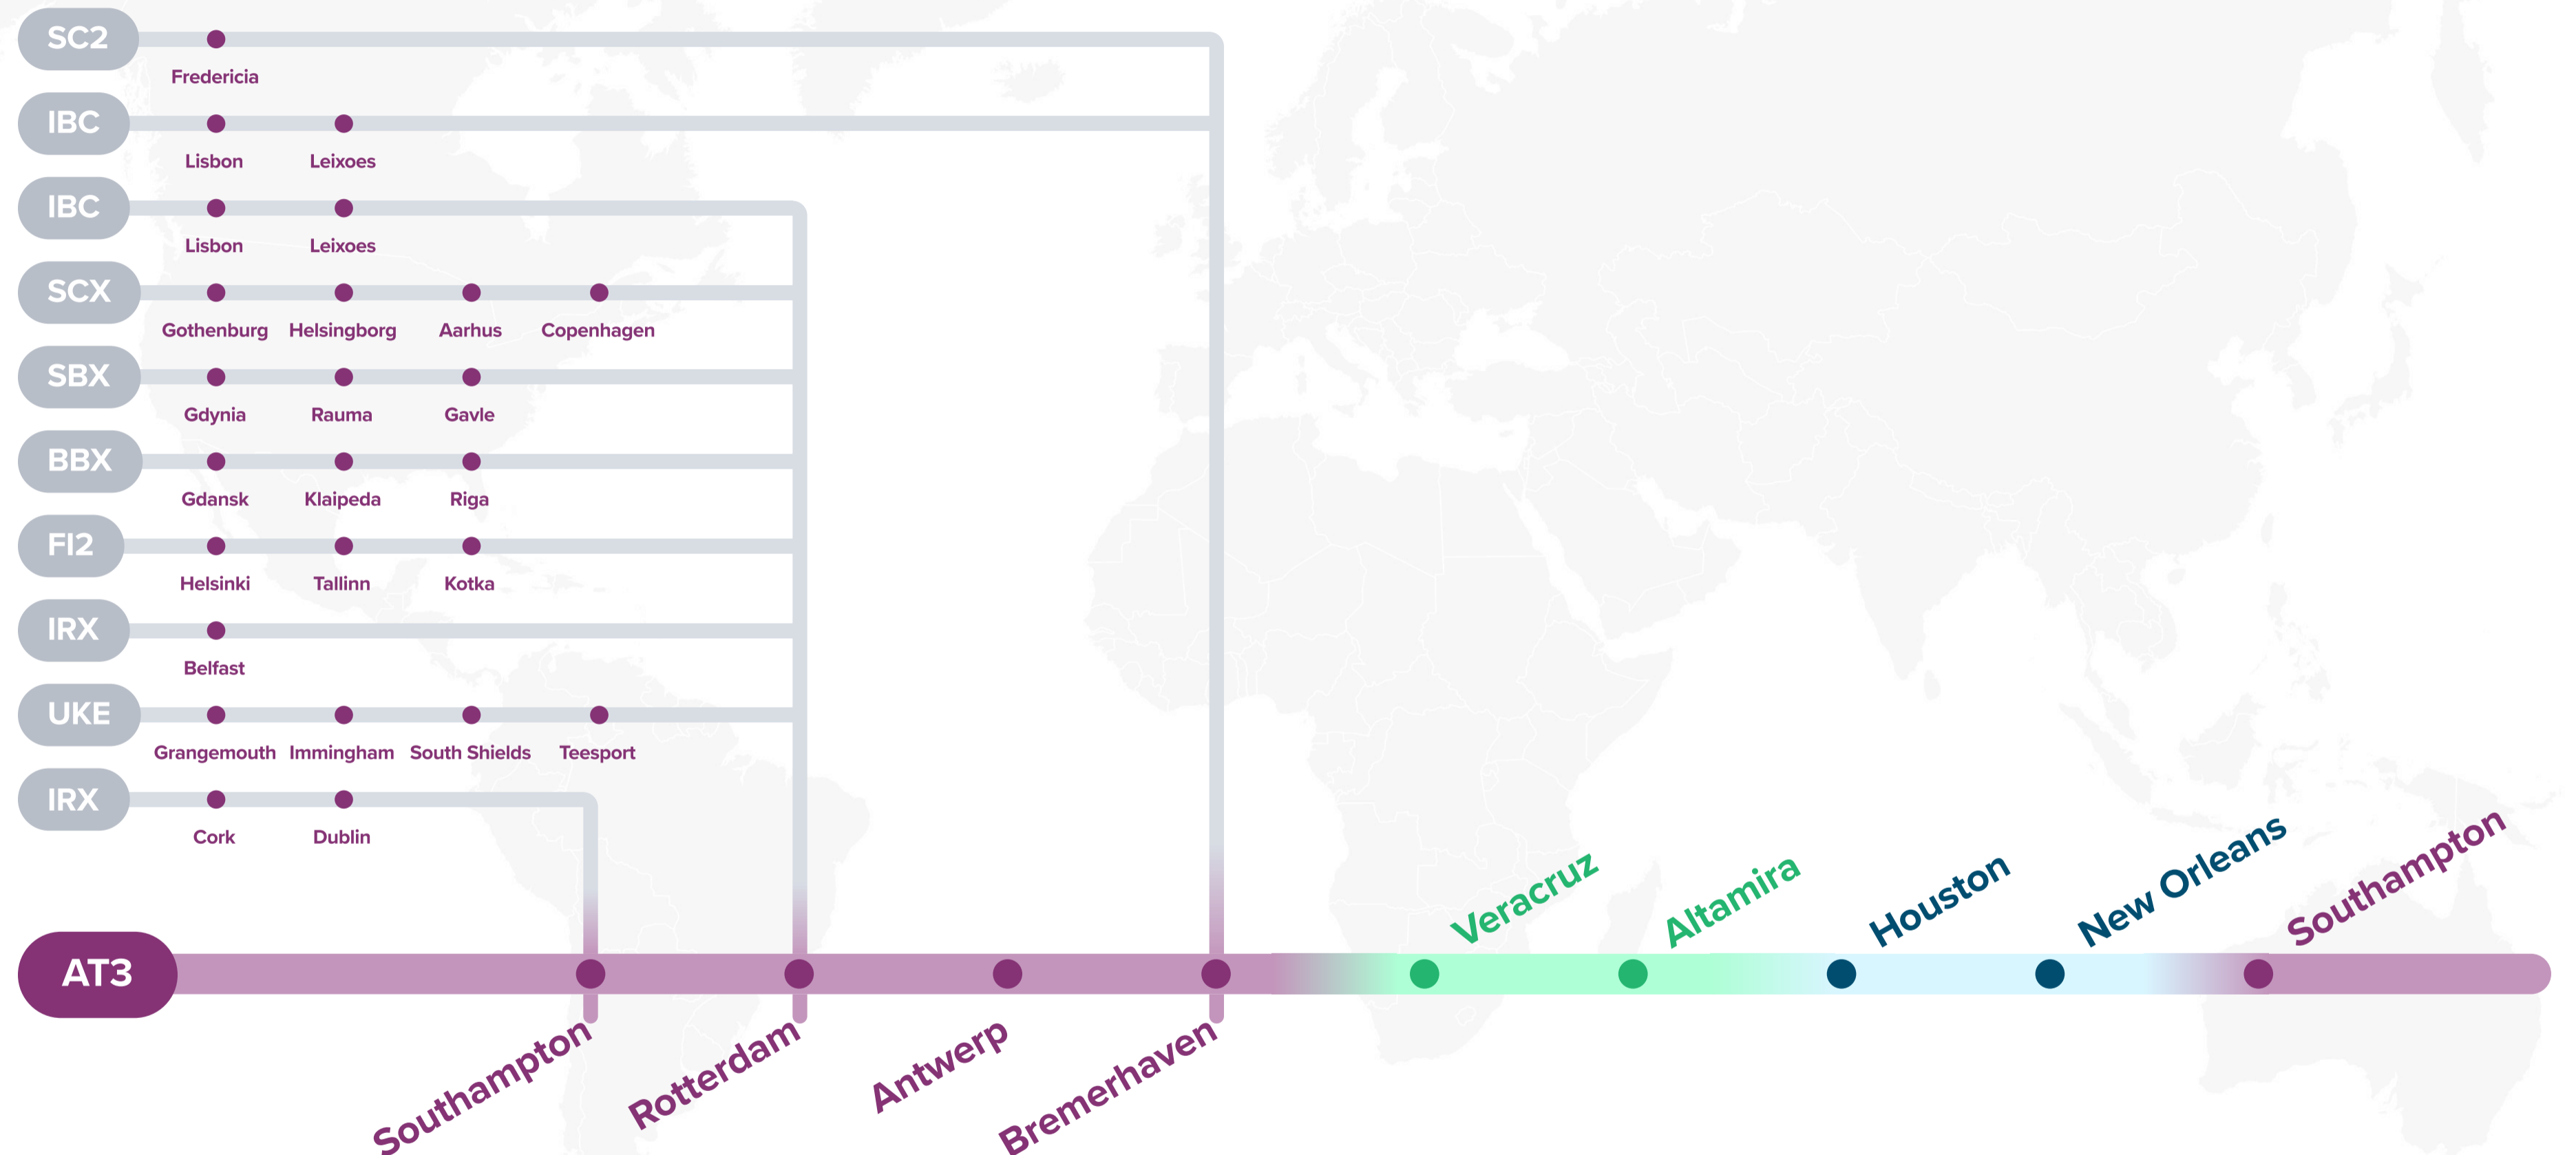

Transatlantic Service

AT3: Transatlantic 3

SC2: Scandinavia Express 2

IBC: Iberia Europe Service

IBC: Iberia Europe Service

SCX: Scandinavia Express

SBX: Scandinavia Baltic Express

BBX: Baltic Bridge Express

FI2: Finland Express 2

IRX: Irish Sea Express

UKE: UK East Coast Express

Service Features

- Complete, all-round coverage in Europe to US Southeast as well as to US West Coast
- Connection to Latin America available via Colombia, Dominican Republic, and Panama
- Fast transit time from North Europe to Miami

Port Rotation

(Terminals are subject to change)

ORIGIN	CODE	ETA	ETD	TERMINAL
SOUTHAMPTON	SOU	TUE	TUE	DP WORLD SOUTHAMPTON
LE HAVRE	LEH	WED	THU	GMP - TERMINAL DE FRANCE
HAMBURG	HAM	SUN	MON	CONTAINER TERMINAL ALTENWERDER (CTA)
ANTWERP	ANR	WED	THU	PSA ANTWERP Q913
MIAMI	MIA	TUE	TUE	SOUTH FLORIDA CONTAINER TERMINAL (SFCT)
CARTAGENA	CTG	SAT	SAT	SOCIEDAD PORTUARIA REGIONAL DE CARTAGENA S.A.
RODMAN	ROD	MON	TUE	PSA PANAMA INTERNATIONAL TERMINAL (PPIT)
LOS ANGELES	LAX	WED	FRI	YUSEN TERMINALS LLC (YTI)
OAKLAND	OAK	MON	TUE	TRAPAC CONTAINER TERMINAL
RODMAN	ROD	FRI	FRI	PSA PANAMA INTERNATIONAL TERMINAL (PPIT)
CAUCEDO	CAU	TUE	WED	DP WORLD CAUCEDO
SOUTHAMPTON	SOU	MON	TUE	DP WORLD SOUTHAMPTON

Transit Time

W/B	MIA	CTG	ROD	LAX	OAK	E/B	SOU	LEH	HAM	ANR
SOU	21	25	27	37	41	LAX	31	32	36	39
LEH	19	23	25	35	39	OAK	28	29	33	36
HAM	15	19	21	31	35	ROD	18	19	23	26
ANR	12	16	18	28	32	CAU	13	14	18	21