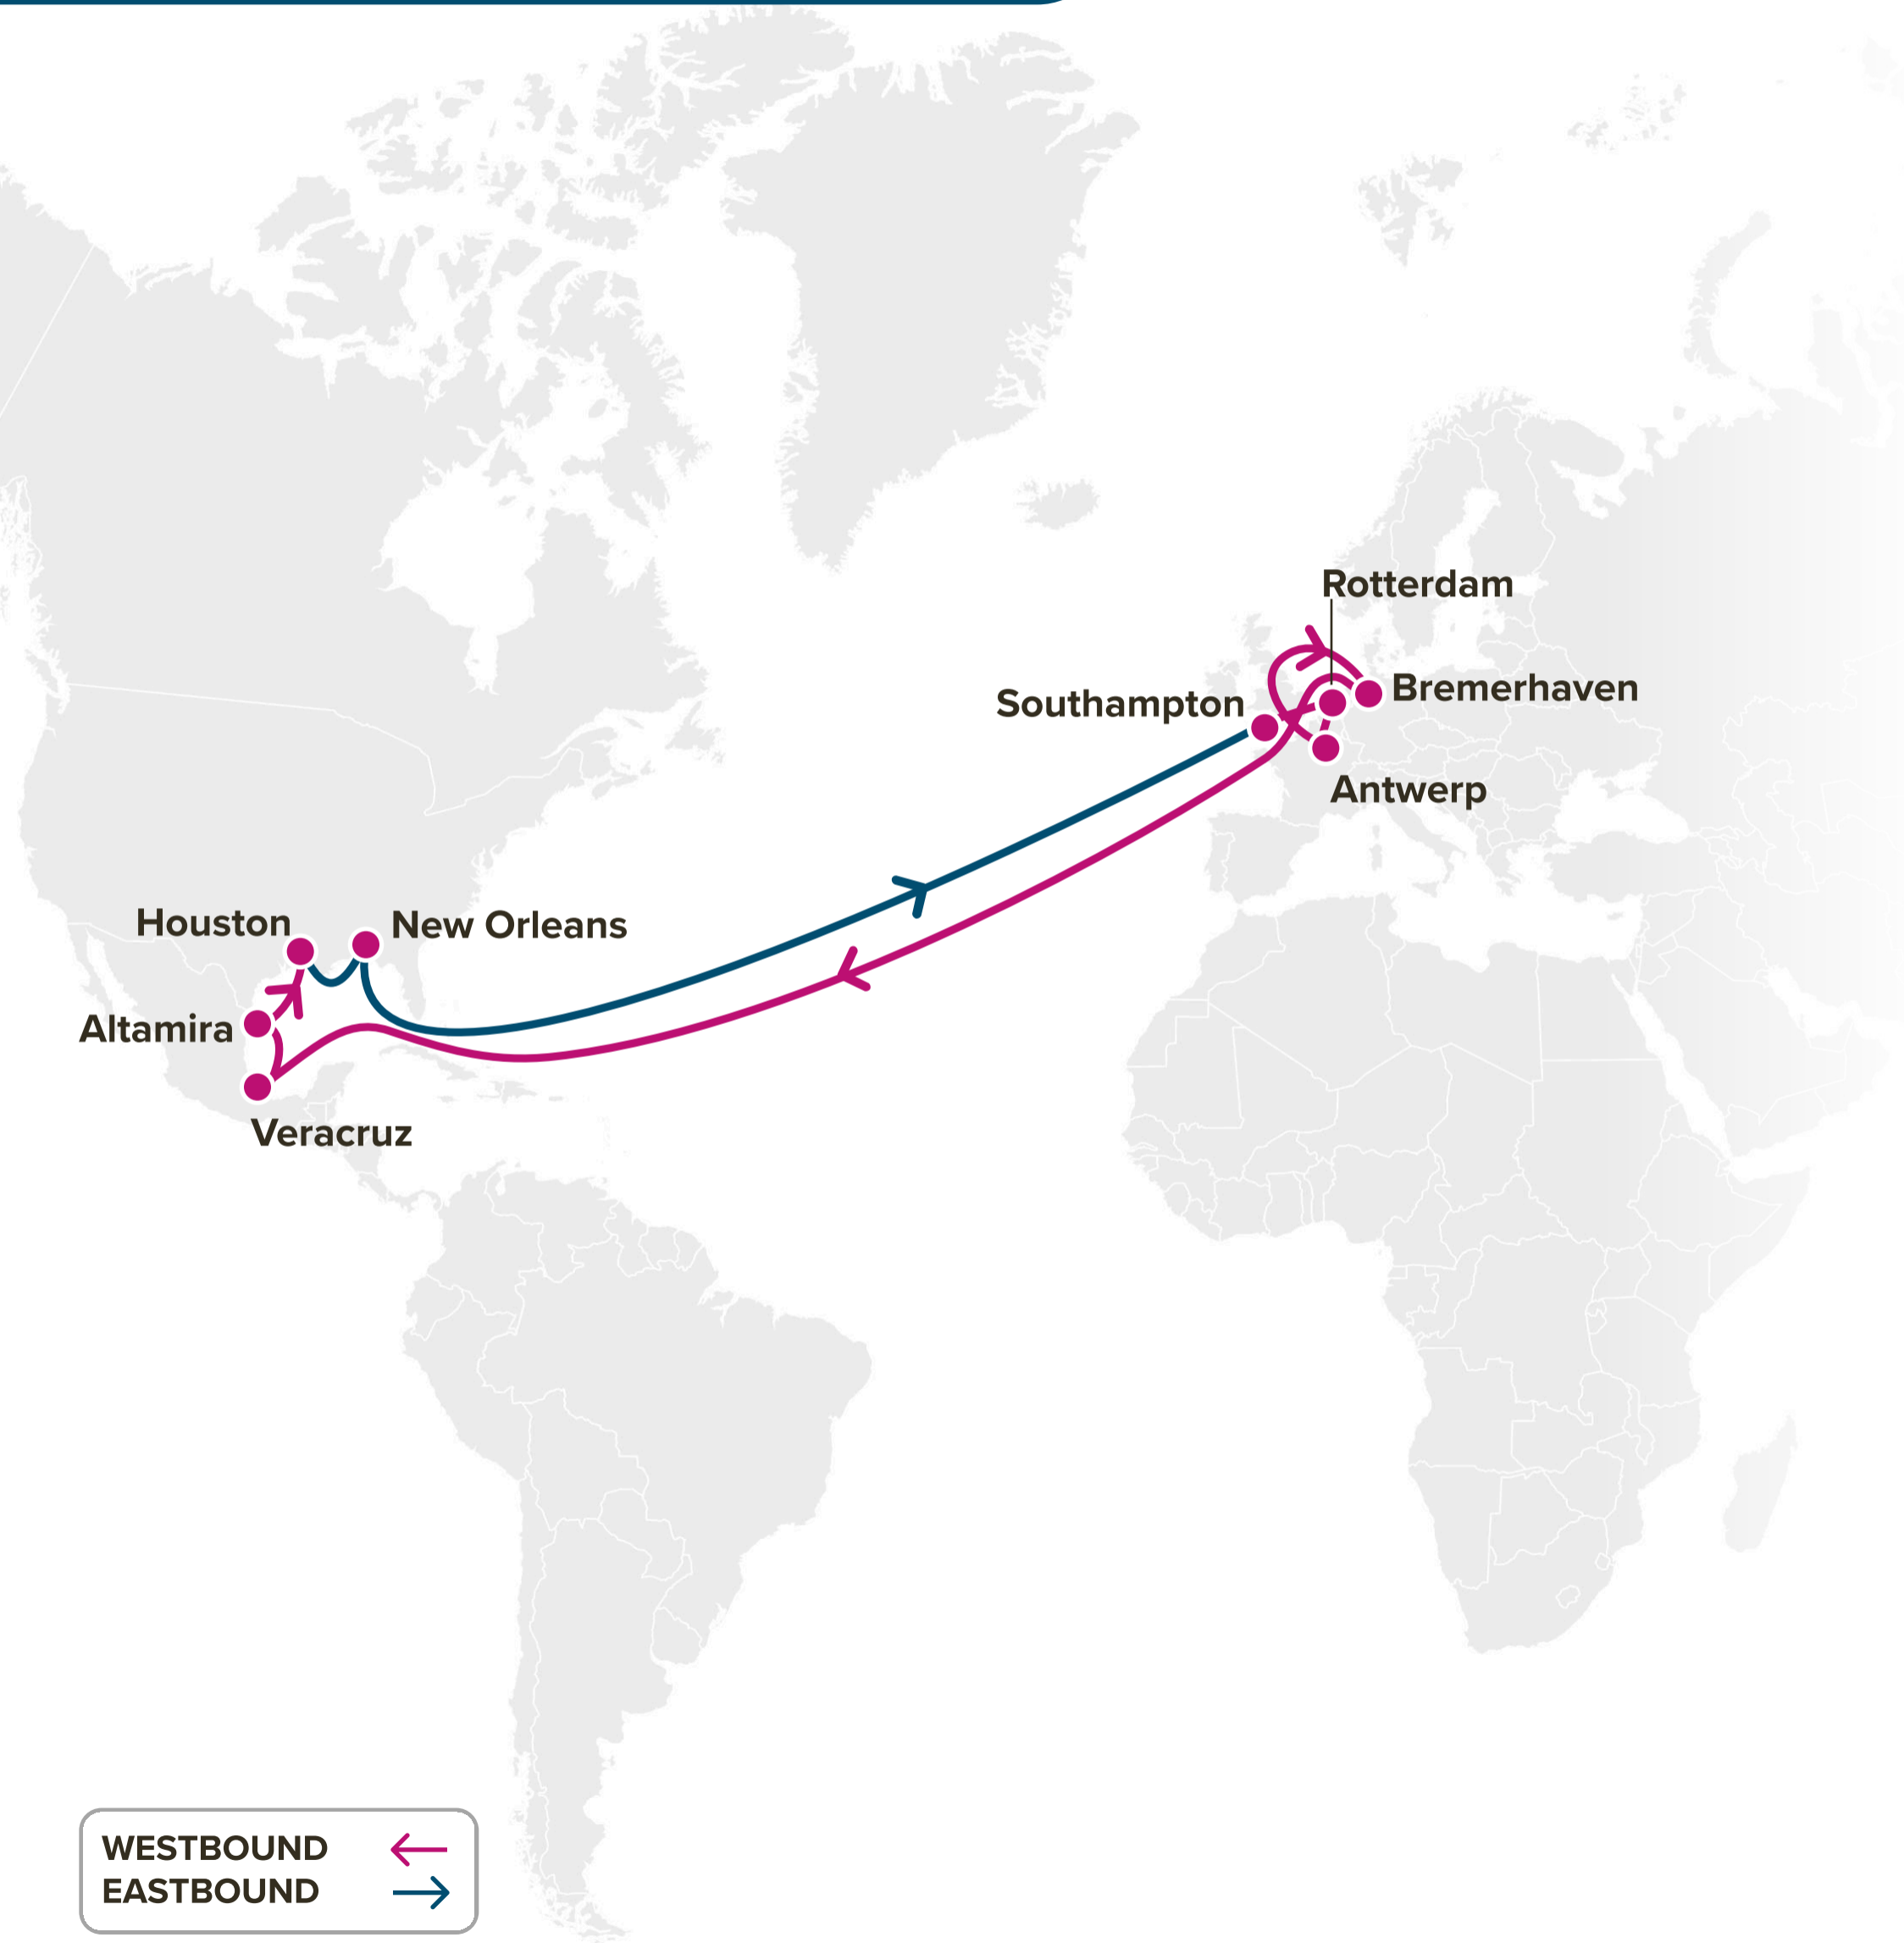

Service Features

- ☐ Connection to Latin America available via Mexico
- ☐ Direct service from North Europe to Mexico, with no requirement for US AMS filing
- ☐ Comprehensive coverage of US Gulf with direct connections from Europe to Houston and New Orleans

Port Rotation

(Terminals are subject to change)

ORIGIN	CODE	ETA	ETD	TERMINAL
SOUTHAMPTON	SOU	SAT	SUN	DP WORLD SOUTHAMPTON
ROTTERDAM	RTM	TUE	WED	ROTTERDAM WORLD GATEWAY (RWG)
ANTWERP	ANR	FRI	SAT	DP WORLD ANTWERP GATEWAY
BREMERHAVEN	BRV	MON	TUE	EUROGATE CONTAINER TERMINAL BREMERHAVEN
VERACRUZ	VER	FRI	SAT	INT DE CNTR ASOCIADOS DE VERACRUZ (ICAVE)
ALTAMIRA	ATM	MON	TUE	INFRAESTRUCTURA PORTUARIA MEXICANA (IPM)
HOUSTON	HOU	FRI	SUN	BAYPORT TERMINAL
NEW ORLEANS	MSY	TUE	WED	NAPOLEON AVENUE TERMINAL
SOUTHAMPTON	SOU	SAT	SUN	DP WORLD SOUTHAMPTON

Transit Time

W/B	VER	ATM	HOU	MSY	E/B	SOU	RTM	ANR	BRV
SOU	26	29	33	37	VER	28	31	34	37
RTM	23	26	30	34	ATM	25	28	31	34
ANR	20	23	27	31	HOU	20	23	26	29
BRV	17	20	24	28	MSY	17	20	23	26