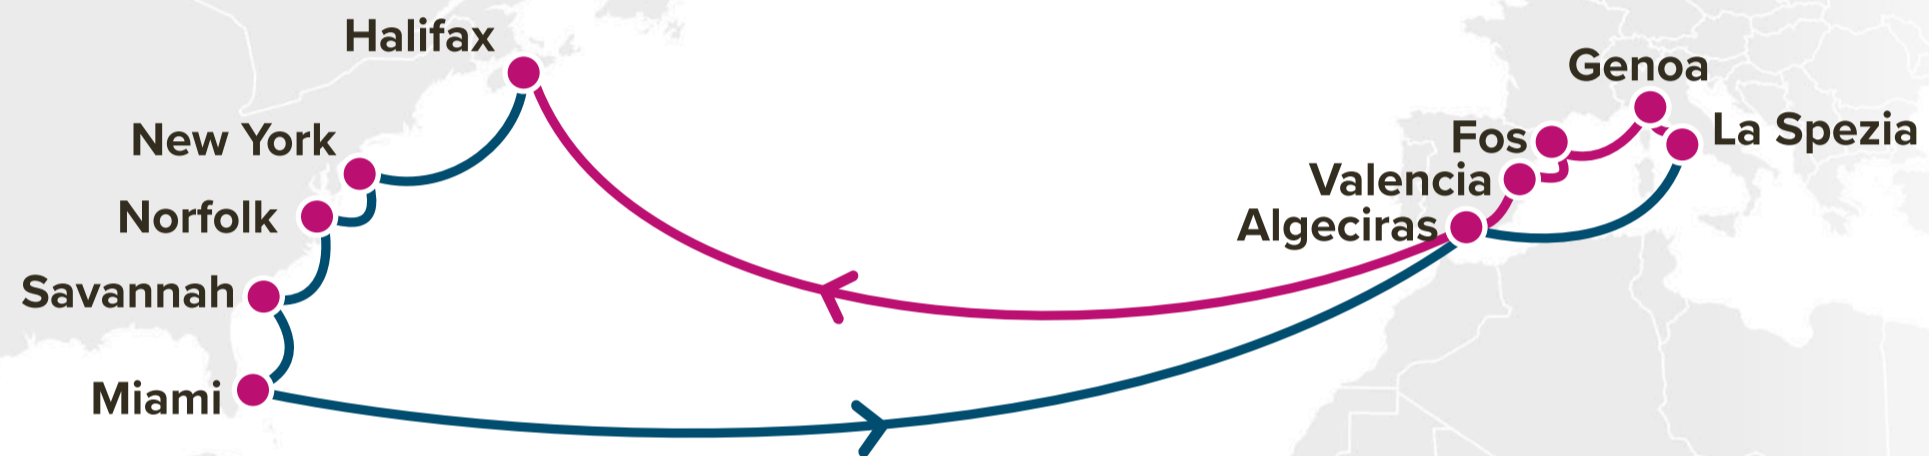

## AL5

- Southampton
- Le Havre
- Hamburg
- Antwerp
- Miami
- Cartagena
- Rodman
- Los Angeles
- Oakland
- Rodman
- Caucedo
- Southampton

## AL5: Transatlantic 5

**SCX:** Scandinavia Express

**SC2:** Scandinavia Express 2

**IRX:** Irish Sea Express

**FI2:** Finland Express 2

**PLS:** Poland Shuttle

**IBC:** Iberia Europe Service

**BBX:** Baltic Bridge Express

WESTBOUND ←  
EASTBOUND →

**Service Features**

- ▣ Competitive transit time from the West Mediterranean to USEC
- ▣ Connections to Africa via West Mediterranean

**Port Rotation**

(Terminals are subject to change)

**Service Features**

- Fast transit time from Salerno to US East coast ports
- Offering fast direct service from Piraeus to US East coast ports
- Competitive transit times from US East coast ports to Iskenderun