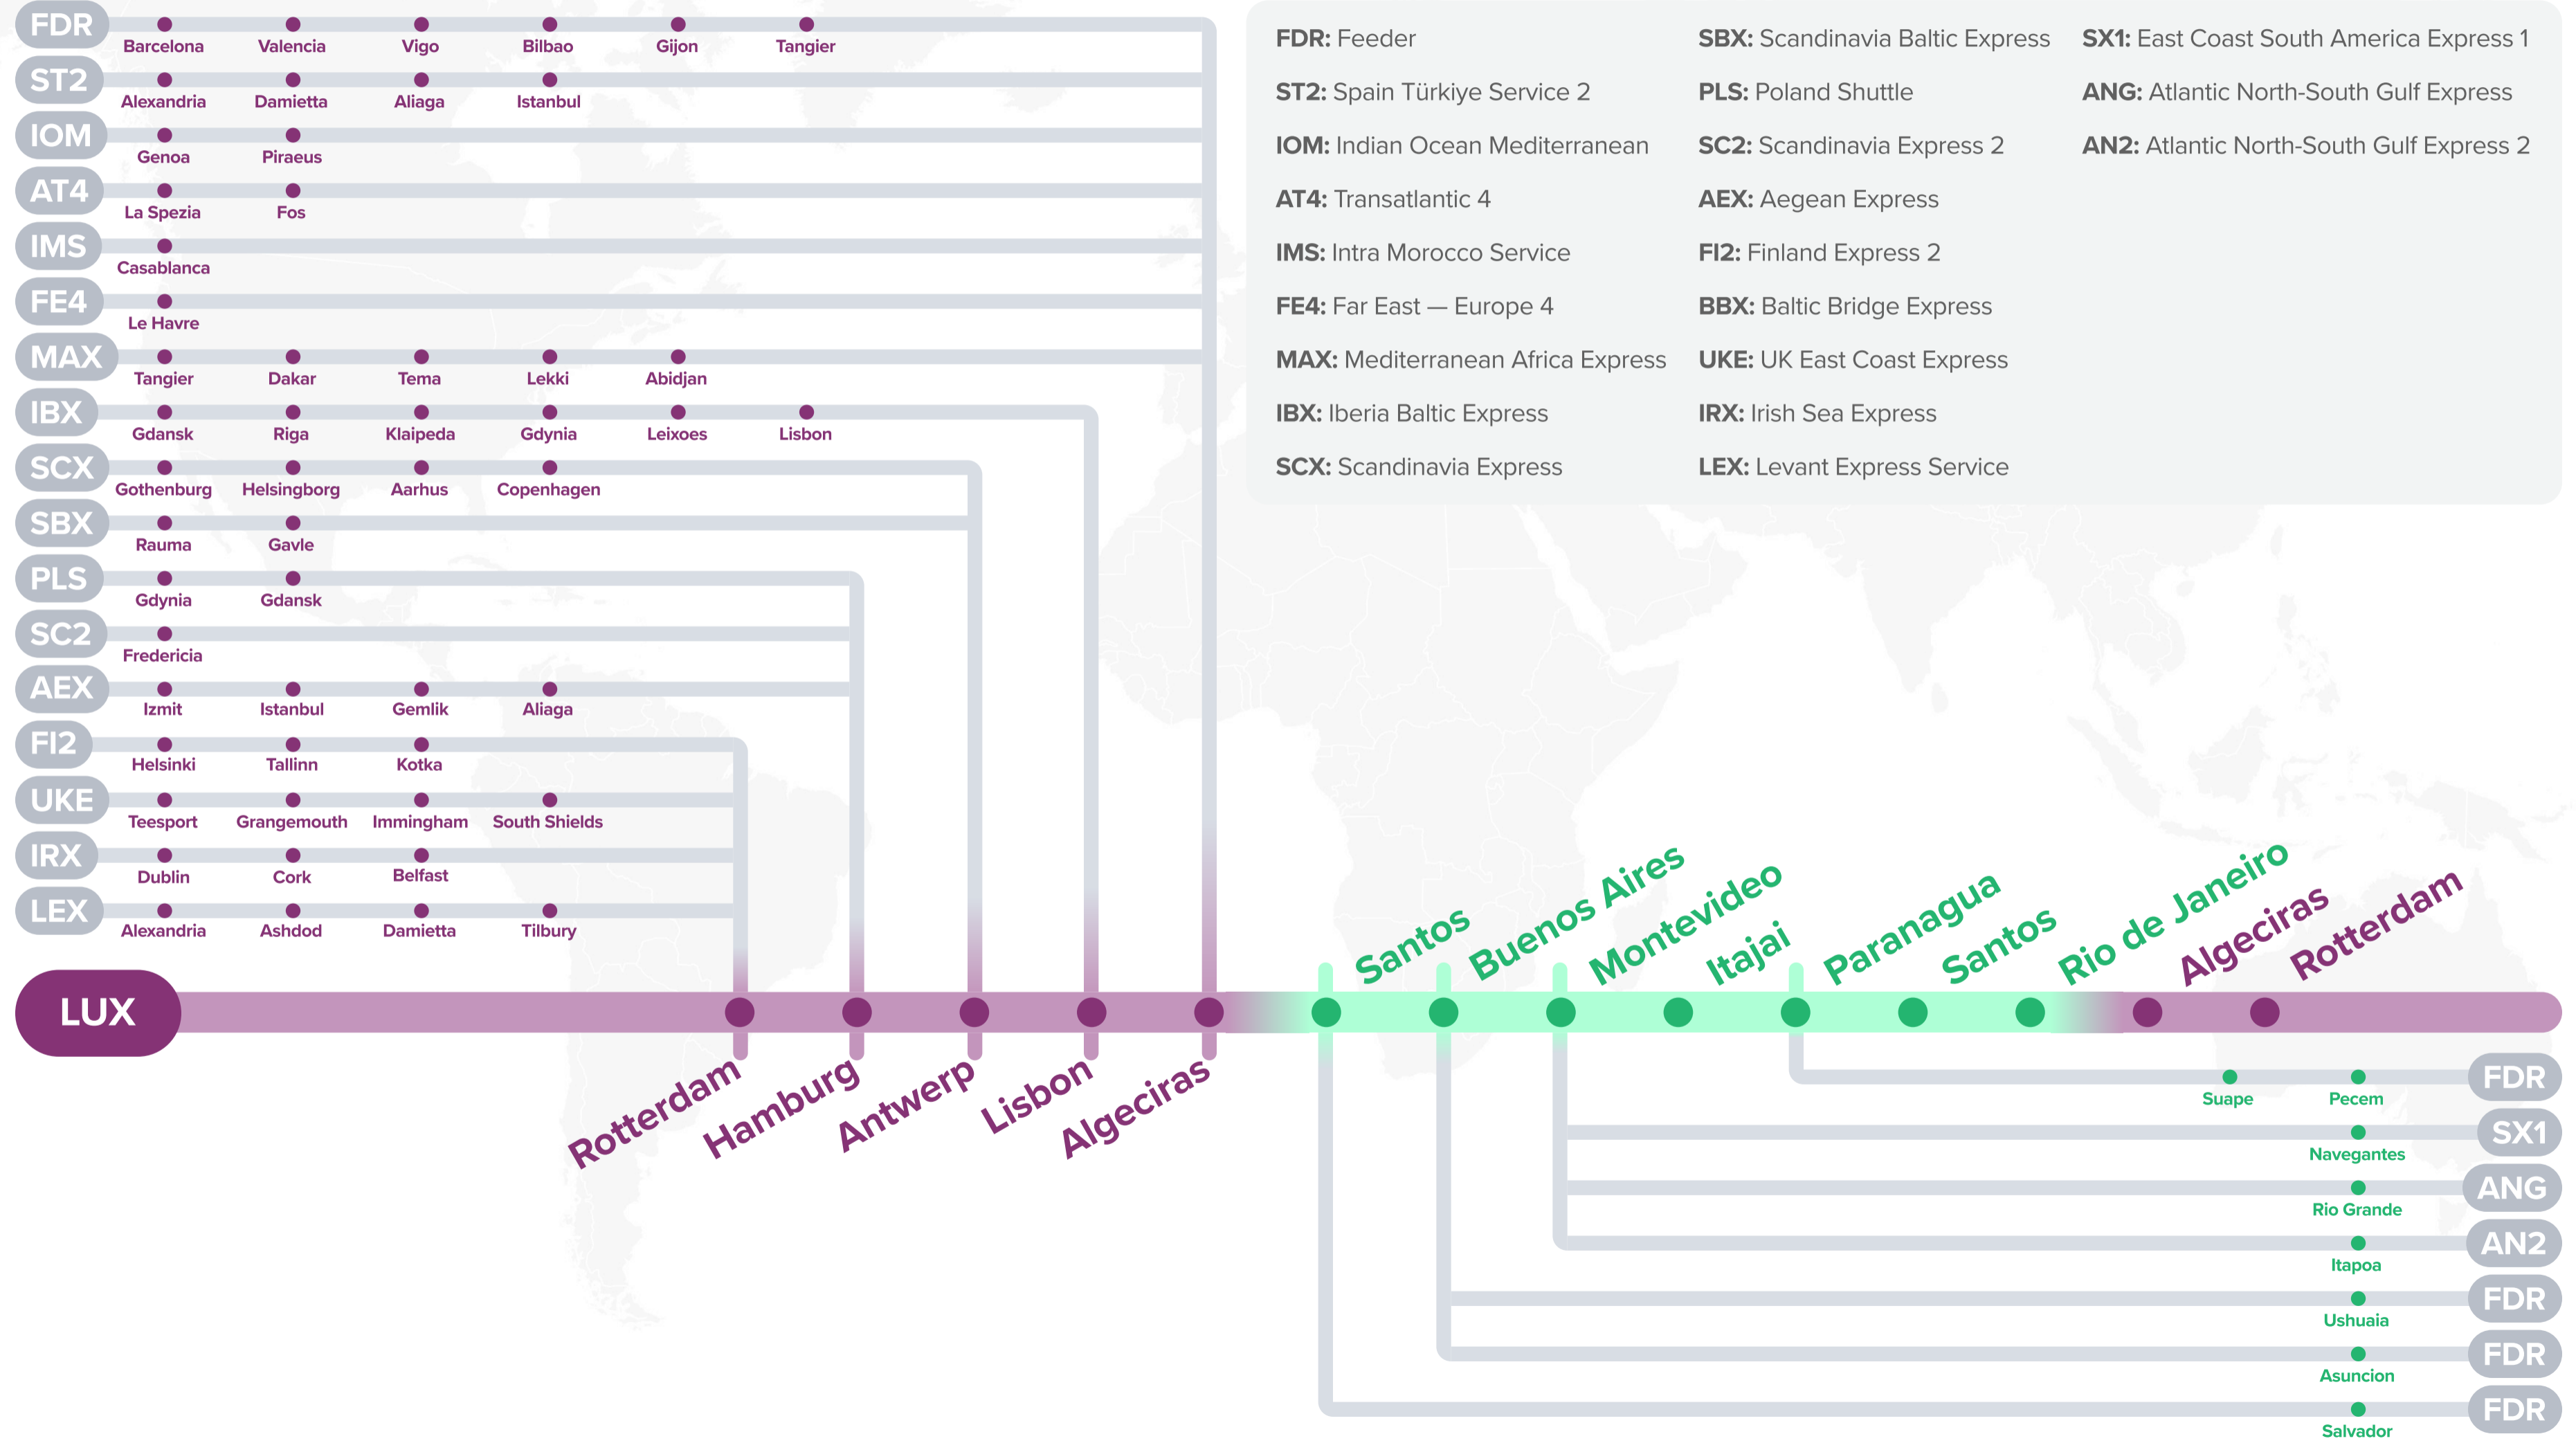

YOUR
NUMBER
ONE
SHIPPING
PARTNER

2026 LATIN AMERICA SERVICE

Effective from April 2026

As of March 23, 2026

TABLE OF CONTENTS

- Latin America – Europe Service
- Asia – Latin America Services
- Latin America – North America Services
- Latin America Services - Intra Regional
- Caribbean Express

LUX

- Rotterdam
- Hamburg
- Antwerp
- Lisbon
- Algeciras
- Santos
- Buenos Aires
- Montevideo
- Itajai
- Paranagua
- Santos
- Rio De Janeiro
- Algeciras
- Rotterdam

Latin America – Europe Service

LUX: Latin East Coast Europe Express

Latin America – Europe Service

AL5: Transatlantic 5

- SBX:** Scandinavia Baltic Express
- SCX:** Scandinavia Express
- FI2:** Finland Express 2
- AEX:** Aegean Express
- LUX:** Latin East Coast Europe Express
- SC2:** Scandinavia Express 2
- PLS:** Poland Shuttle
- LEX:** Levant Express Service
- IBX:** Iberia Baltic Express
- AX3:** Asia Latin America Express 3
- AX2:** Asia Latin America Express 2
- GPX:** Guayaquil Paita Express
- CX1:** Caribbean Express 1
- CX4:** Caribbean Express 4
- FLX:** Florida Latin Express
- CX3:** Caribbean Express 3
- CX6:** Caribbean Express 6
- CX7:** Caribbean Express 7
- CX8:** Caribbean Express 8
- AN2:** Atlantic North-South Gulf Express 2
- FDR:** Feeder

9 choices of services that provide extensive coverage of key ports to meet your direct connection needs in the Caribbean.

Carribbean Express

AX3: Asia Latin America Express 3
AX4: Asia Latin America Express 4
AX2: Asia Latin America Express 2
KCI: Korea China Indonesia Service
AG1: Asia Gulf Express 1
MS2: Mediterranean Pacific South 2
KCS: Korea China Shuttle
EC2: US East Coast 2
FDR: Feeder