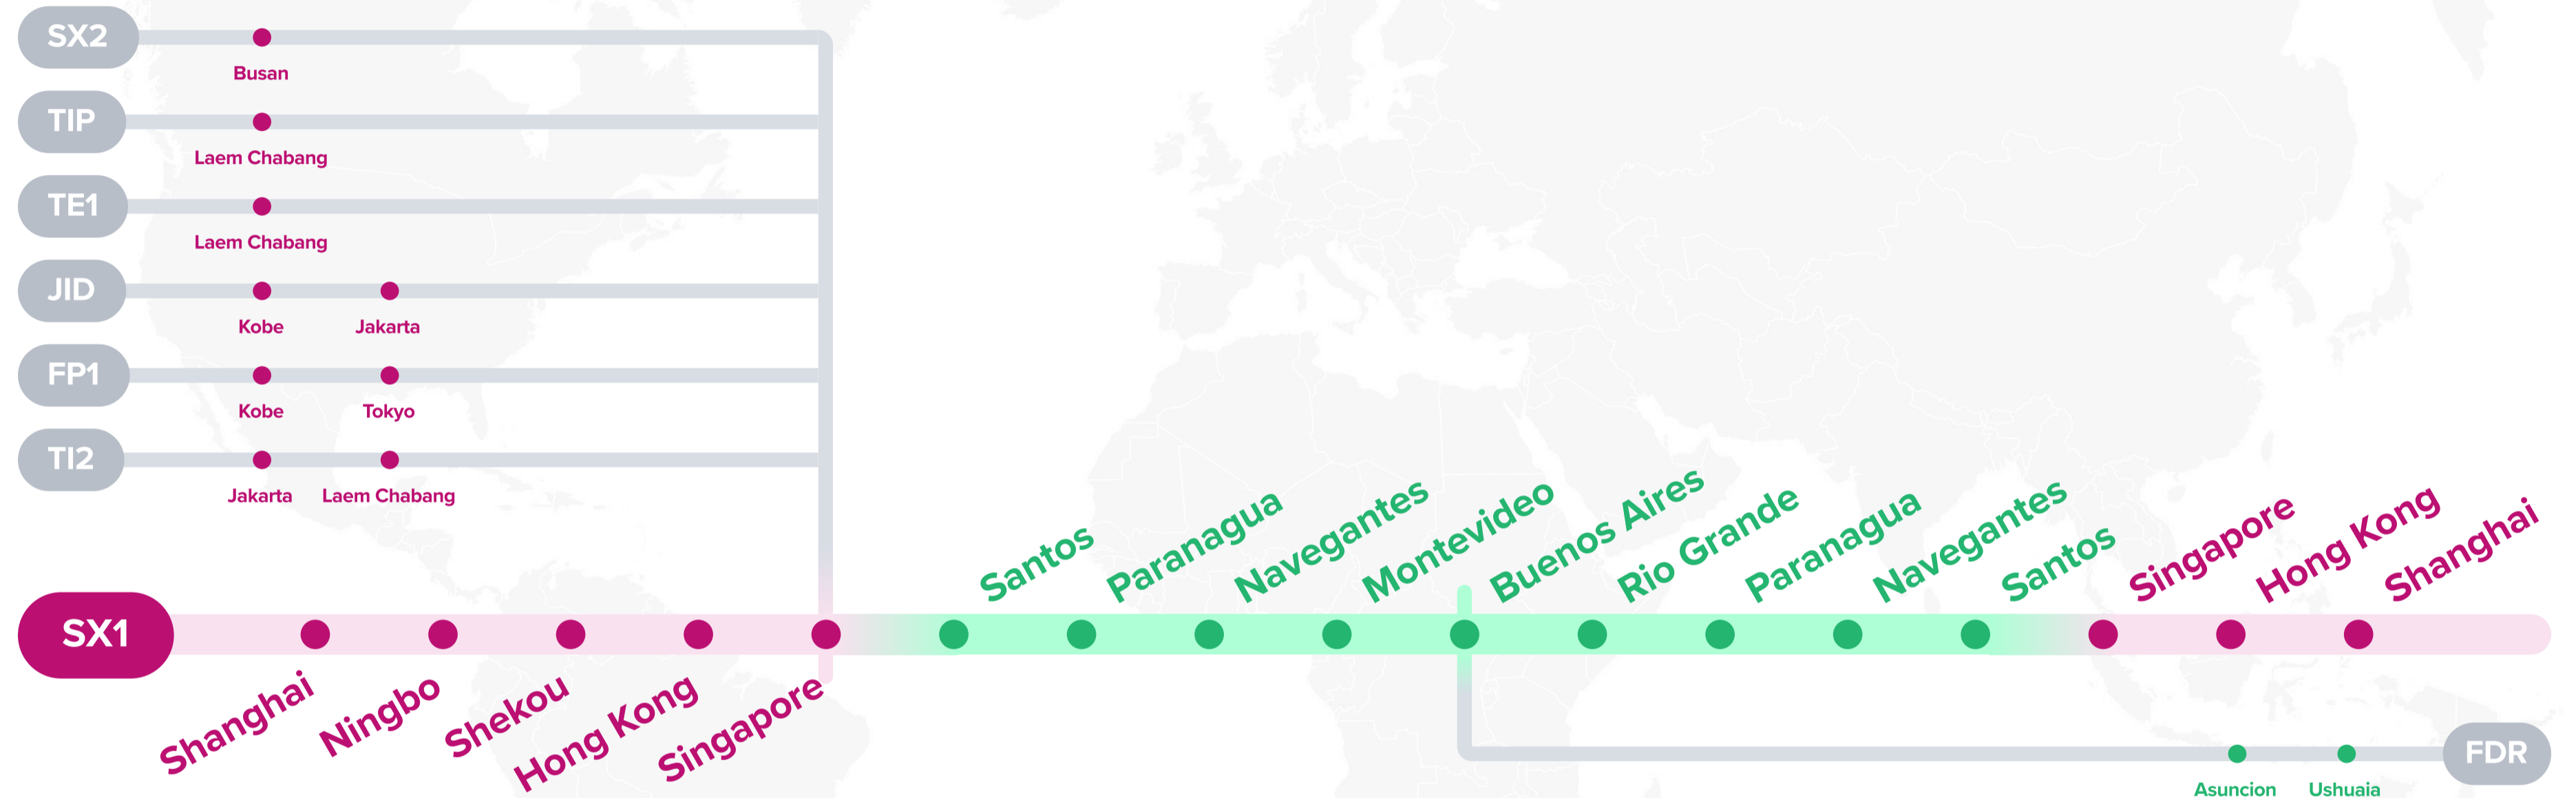

ATS: Altiplano Service
MX3: Margarita NEO-Express Service 3
MAR: Margarita NEO-Express Service

Asia – Latin America Service

AX4: Asia Latin America Express 4

AX2: Asia Latin America Express 2

BH2: Bohai Express 2

BH3: Bohai Express 3

GS2: Gulf Pacific South 2

KCS: Korea China Shuttle

SX2: East Coast South America Express 2

MAR: Margarita NEO-Express Service

MX2: Margarita NEO-Express Service 2

ATS: Altiplano Service

Asia – Latin America Service

SX1: East Coast South America Express 1

SX2: East Coast South America Express 2 **FDR:** Feeder

TIP: Thailand India Pakistan

TE1: Thailand East India 1

JID: Japan Indonesia

FP1: Far East Pacific 1

TI2: Thailand Indonesia 2

Asia – Latin America Service

SX2: East Coast South America Express 2

JID: Japan Indonesia

TI2: Thailand Indonesia 2

TE1: Thailand East India 1

EC3: US East Coast 3

TIP: Thailand India Pakistan