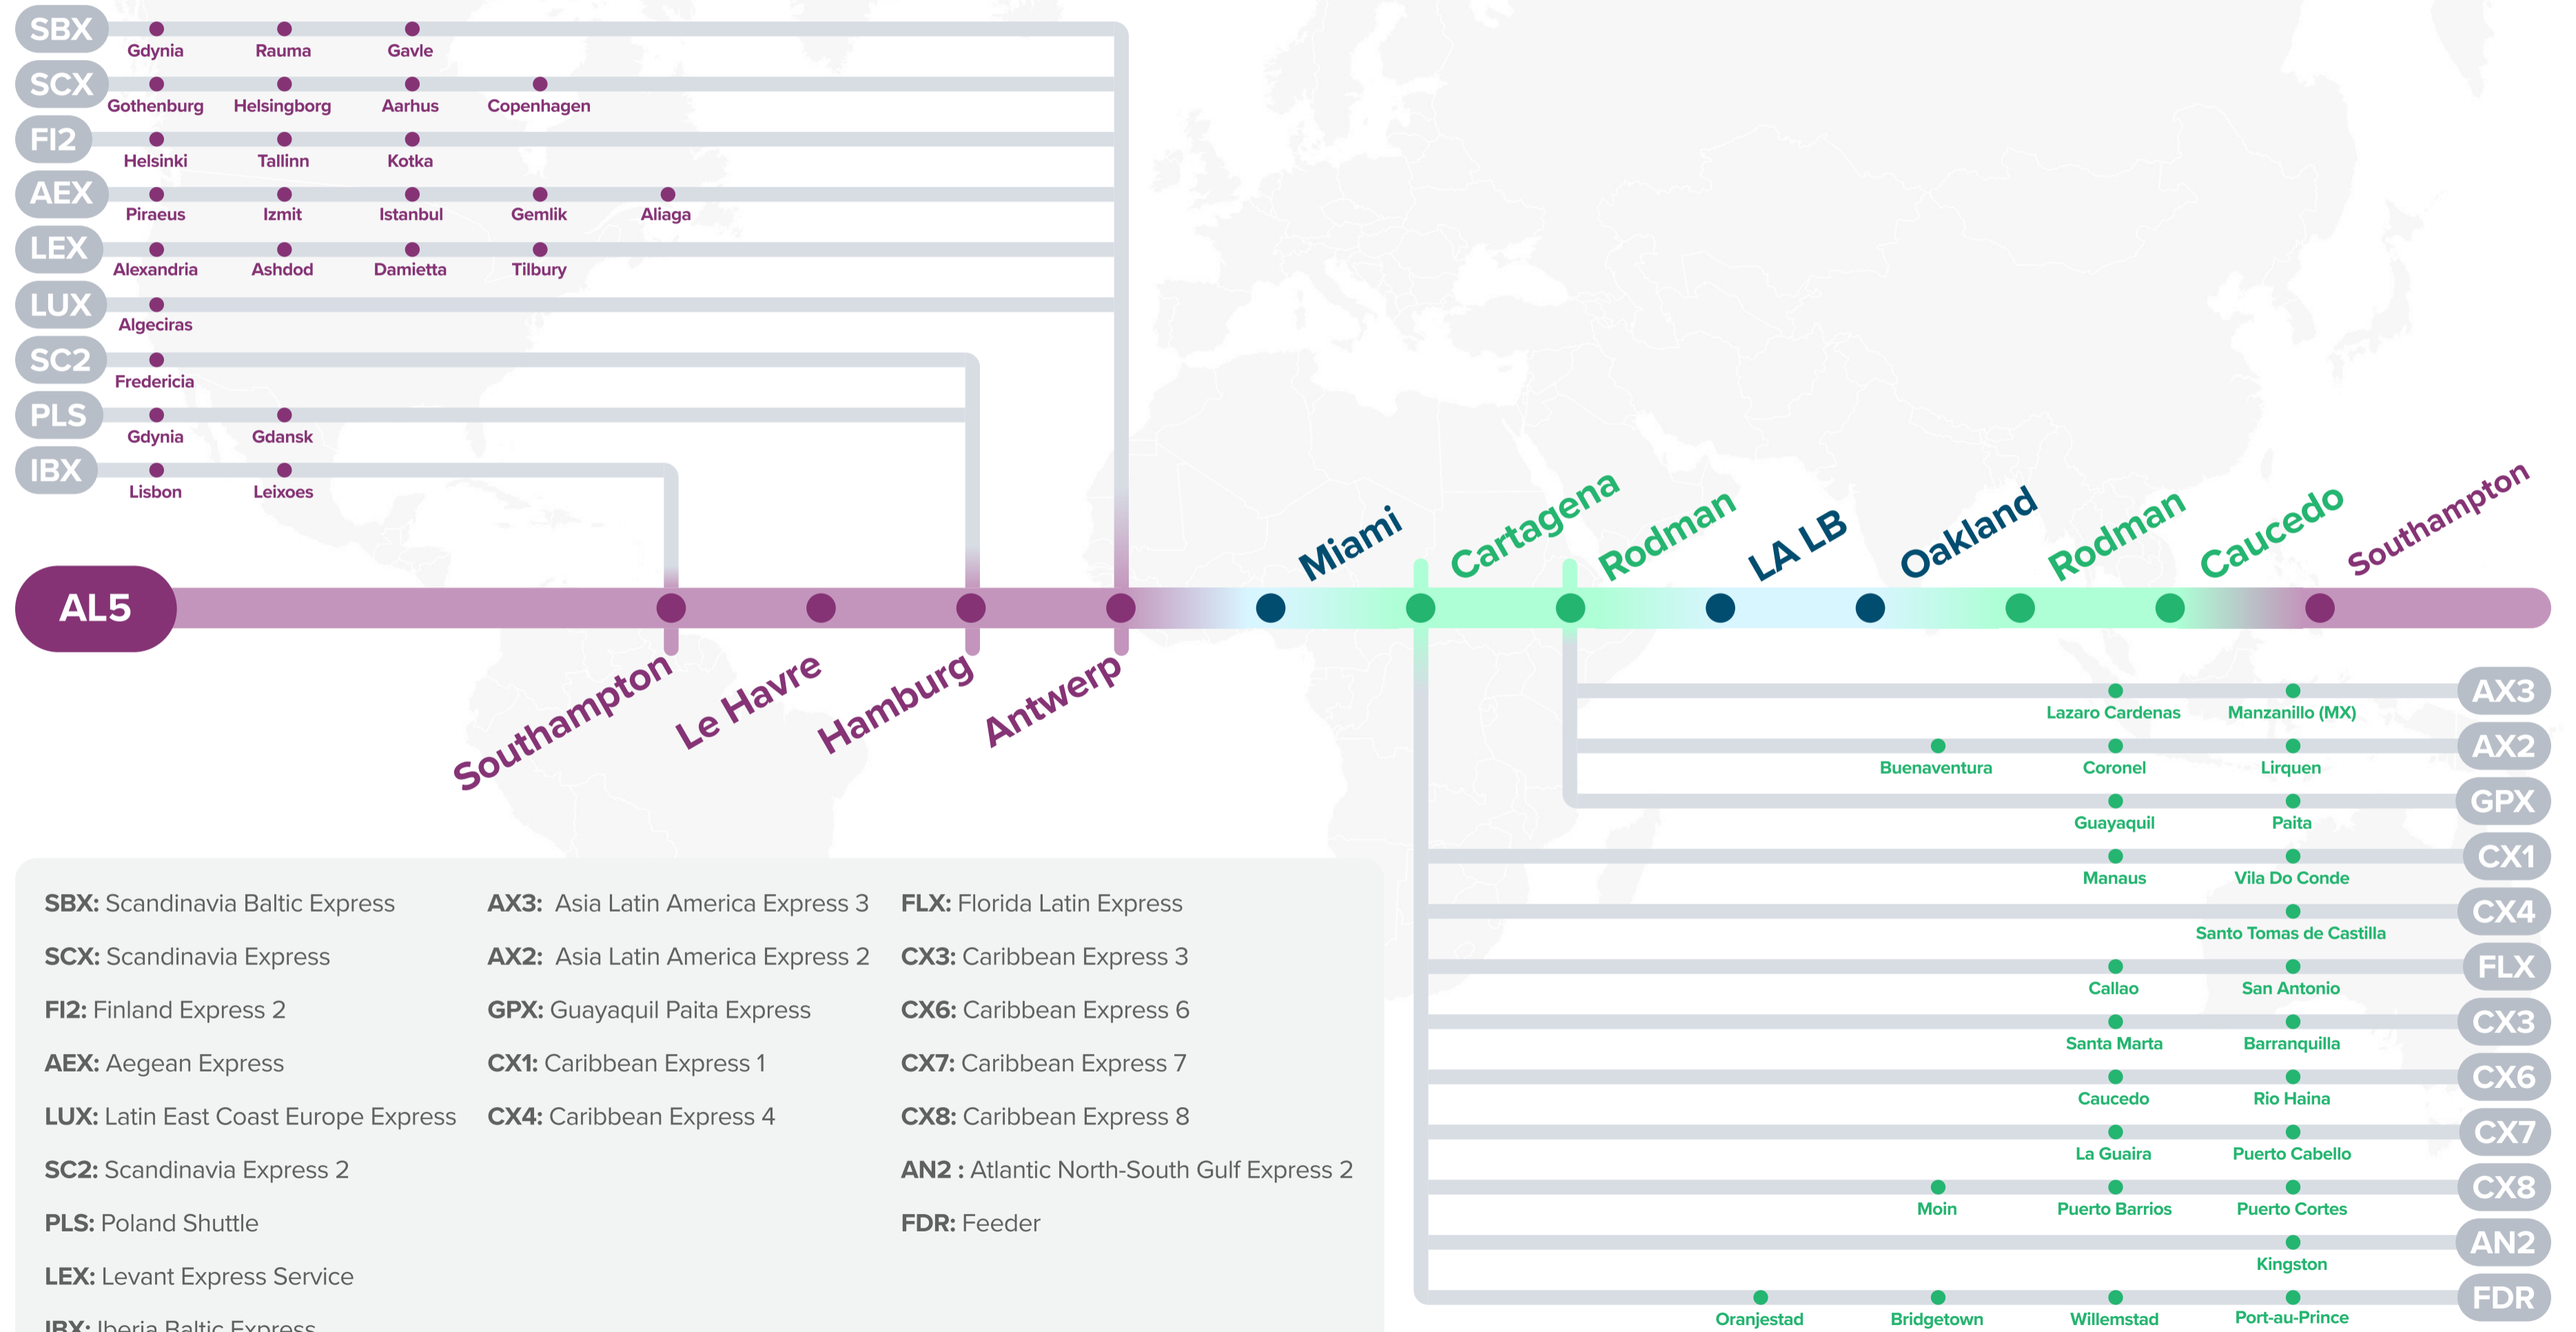

LUX

- Rotterdam
- Hamburg
- Antwerp
- Lisbon
- Algeciras
- Santos
- Buenos Aires
- Montevideo
- Itajai
- Paranagua
- Santos
- Rio De Janeiro
- Algeciras
- Rotterdam

Latin America – Europe Service

LUX: Latin East Coast Europe Express

Latin America – Europe Service

AL5: Transatlantic 5

- SBX:** Scandinavia Baltic Express
- SCX:** Scandinavia Express
- FI2:** Finland Express 2
- AEX:** Aegean Express
- LUX:** Latin East Coast Europe Express
- SC2:** Scandinavia Express 2
- PLS:** Poland Shuttle
- LEX:** Levant Express Service
- IBX:** Iberia Baltic Express
- AX3:** Asia Latin America Express 3
- AX2:** Asia Latin America Express 2
- GPX:** Guayaquil Paita Express
- CX1:** Caribbean Express 1
- CX4:** Caribbean Express 4
- FLX:** Florida Latin Express
- CX3:** Caribbean Express 3
- CX6:** Caribbean Express 6
- CX7:** Caribbean Express 7
- CX8:** Caribbean Express 8
- AN2:** Atlantic North-South Gulf Express 2
- FDR:** Feeder

AX1: Asia Latin America Express 1 **AX3:** Asia Latin America Express 3 **SX1:** East Coast South America Express 1
AX2: Asia Latin America Express 2 **AX4:** Asia Latin America Express 4 **SX2:** East Coast South America Express 2

6 choices of services that provide extensive coverage of key ports to meet your direct connection needs across Asia and Latin.

Asia – Latin America Service

AX1: Asia Latin America Express 1

AG1: Asia Gulf Express 1