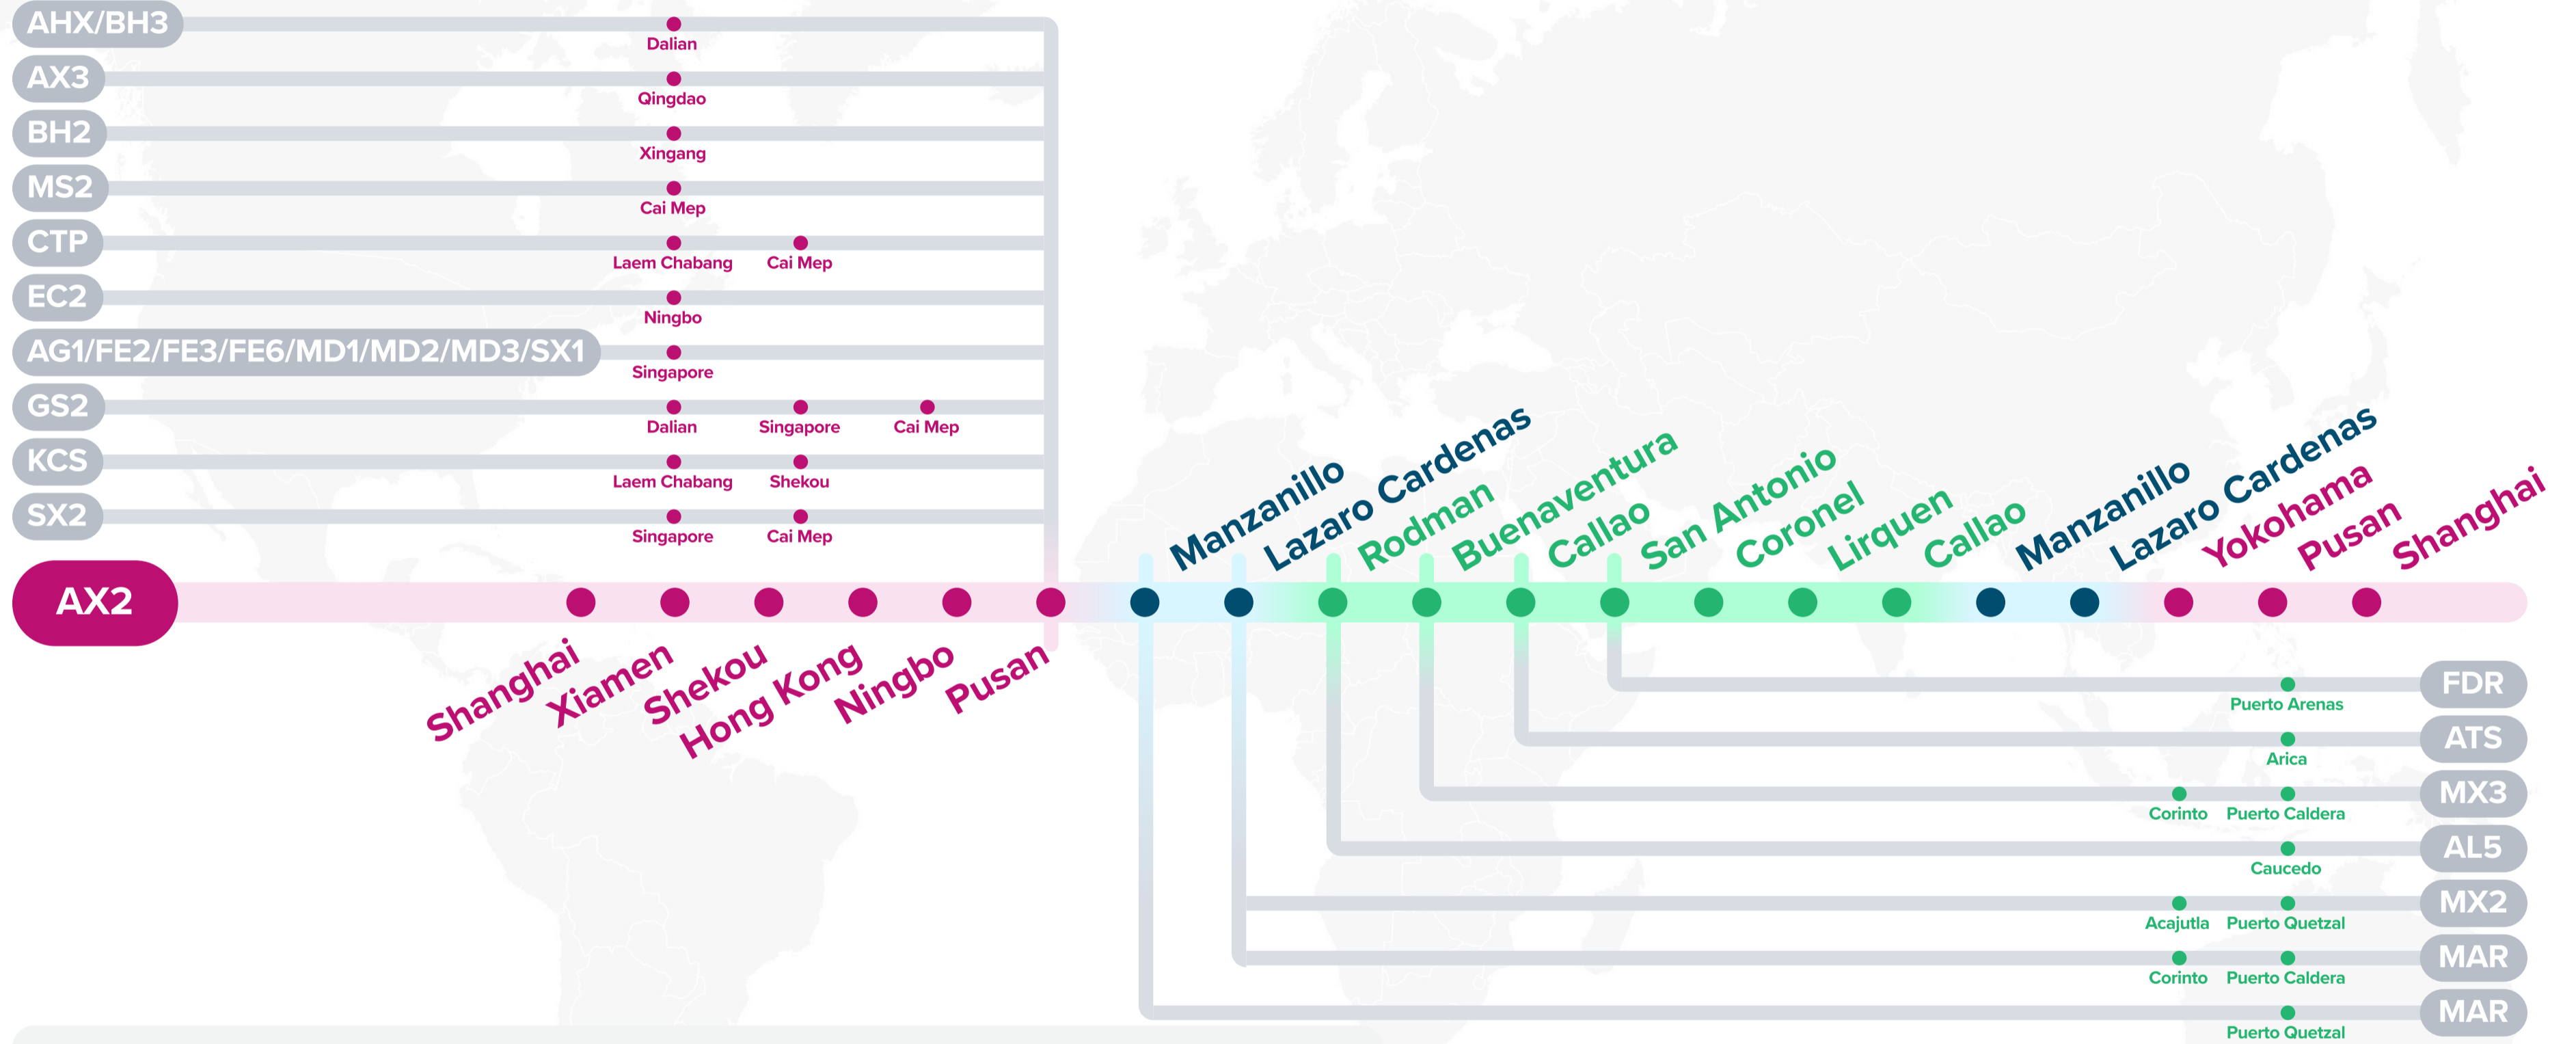

MD2: Mediterranean 2

MD3: Mediterranean 3

SX1: East Coast South America Express 1

MS2: Mediterranean Pacific South 2

AX2: Asia Latin America Express 2

AX3: Asia Latin America Express 3

FE3: Far East - Europe 3

BH2: Bohai Express 2

BH3: Bohai Express 3

CTP: China Thailand Philippines

FDR: Feeder

GS2: Gulf Pacific South 2

KCS: Korea China Shuttle

SX2: East Coast South America Express 2

ATS: Altiplano Service

MX2: Margarita NEO-Express Service 2

MAR: Margarita NEO-Express Service

Asia – Latin America Service

AX2: Asia Latin America Express 2

AHX: Asia Hawaii Express

BH3: Bohai Express 3

AX3: Asia Latin America Express 3

9 choices of services that provide extensive coverage of key ports to meet your direct connection needs in the Caribbean.

Carribbean Express

AX3: Asia Latin America Express 3
AX4: Asia Latin America Express 4
AX2: Asia Latin America Express 2
KCI: Korea China Indonesia Service
AG1: Asia Gulf Express 1
MS2: Mediterranean Pacific South 2
KCS: Korea China Shuttle
EC2: US East Coast 2
FDR: Feeder