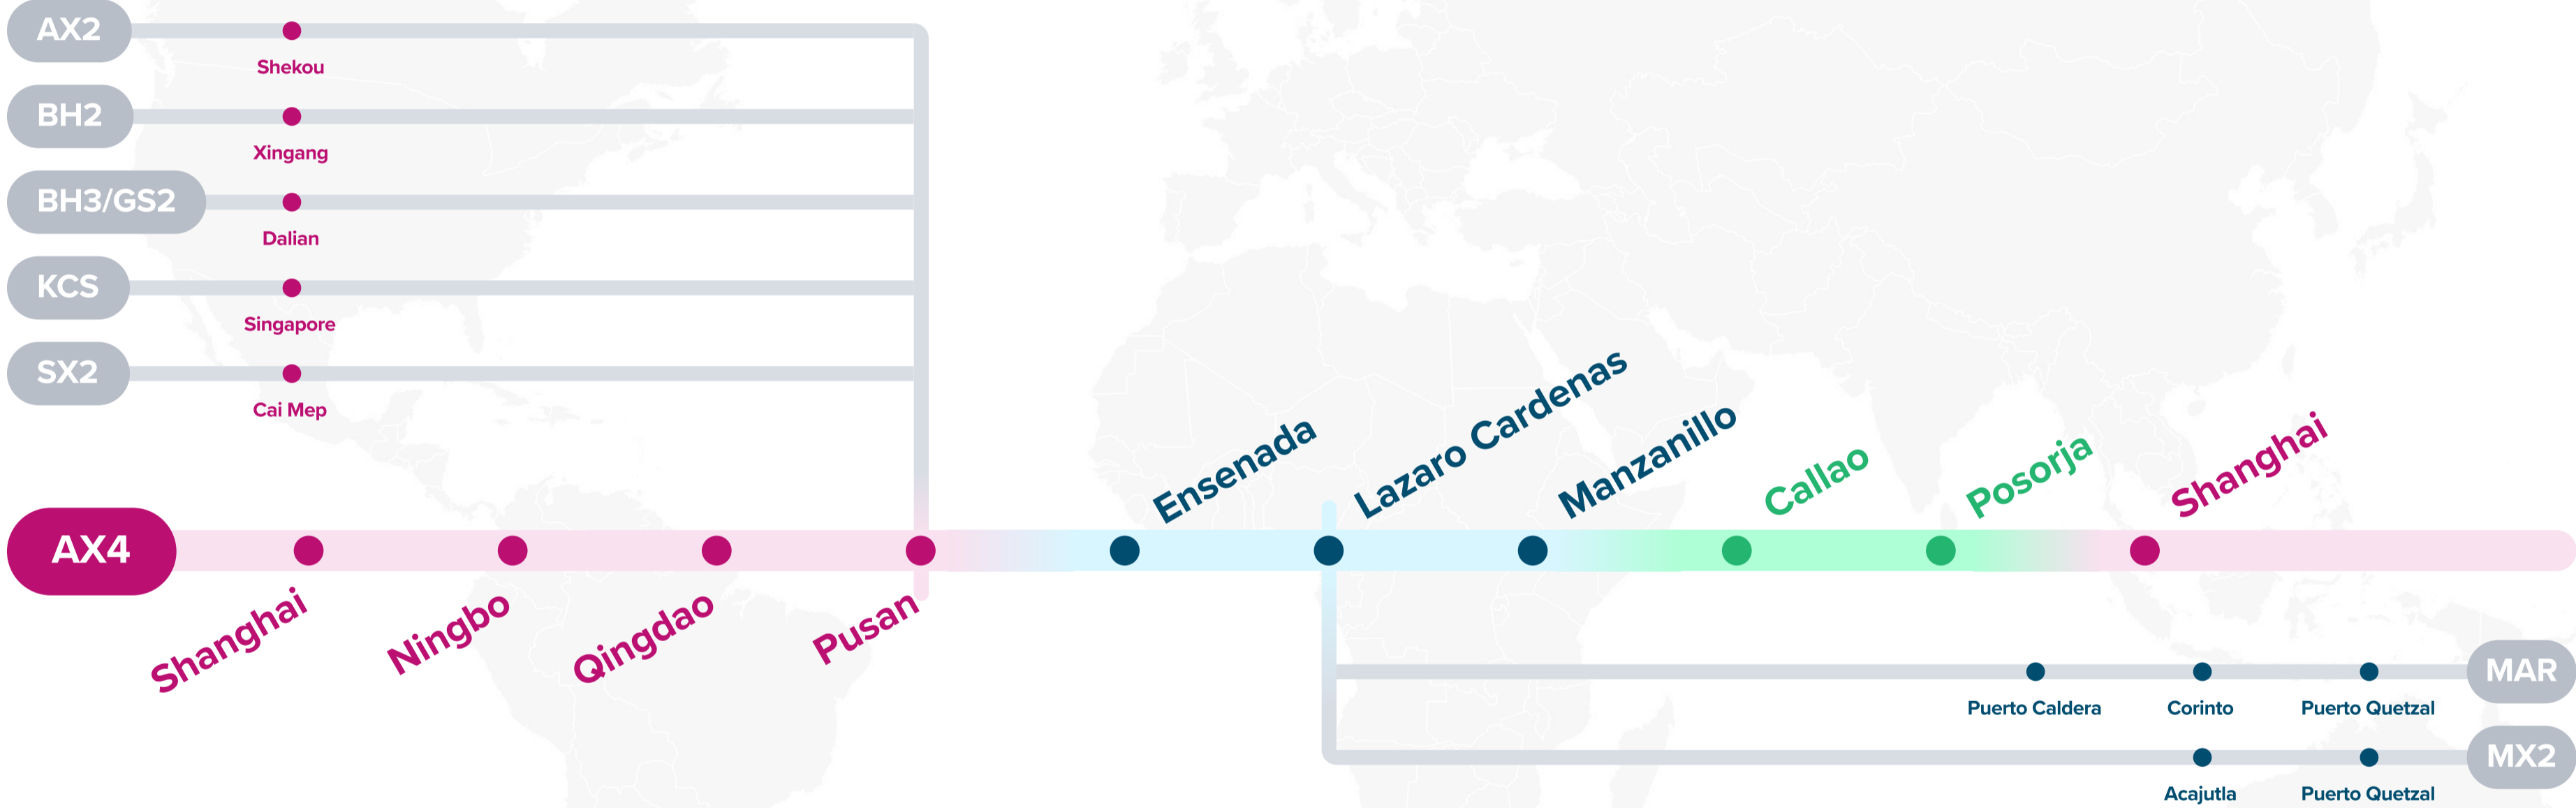

MAR: Margarita NEO-Express Service

Asia – Latin America Service

AX3: Asia Latin America Express 3

AX2: Asia Latin America Express 2
BH2/3: Bohai Express 2/3
GS2: Gulf Pacific South 2
FE3/6: Far East - Europe 3/6
MD3: Mediterranean 3
SX1: East Coast South America Express 1
KCS: Korea China Shuttle
SX2: East Coast South America Express 2

ATS: Altiplano Service
MX3: Margarita NEO-Express Service 3
MAR: Margarita NEO-Express Service

Asia – Latin America Service

AX4: Asia Latin America Express 4

AX2: Asia Latin America Express 2

BH2: Bohai Express 2

Asia – Latin America Service

SX1: East Coast South America Express 1

SX2: East Coast South America Express 2 **FDR:** Feeder

TIP: Thailand India Pakistan

TE1: Thailand East India 1

JID: Japan Indonesia

FP1: Far East Pacific 1

9 choices of services that provide extensive coverage of key ports to meet your direct connection needs in the Caribbean.

Carribbean Express

AX3: Asia Latin America Express 3
AX4: Asia Latin America Express 4
AX2: Asia Latin America Express 2
KCI: Korea China Indonesia Service
AG1: Asia Gulf Express 1
MS2: Mediterranean Pacific South 2
KCS: Korea China Shuttle
EC2: US East Coast 2
FDR: Feeder