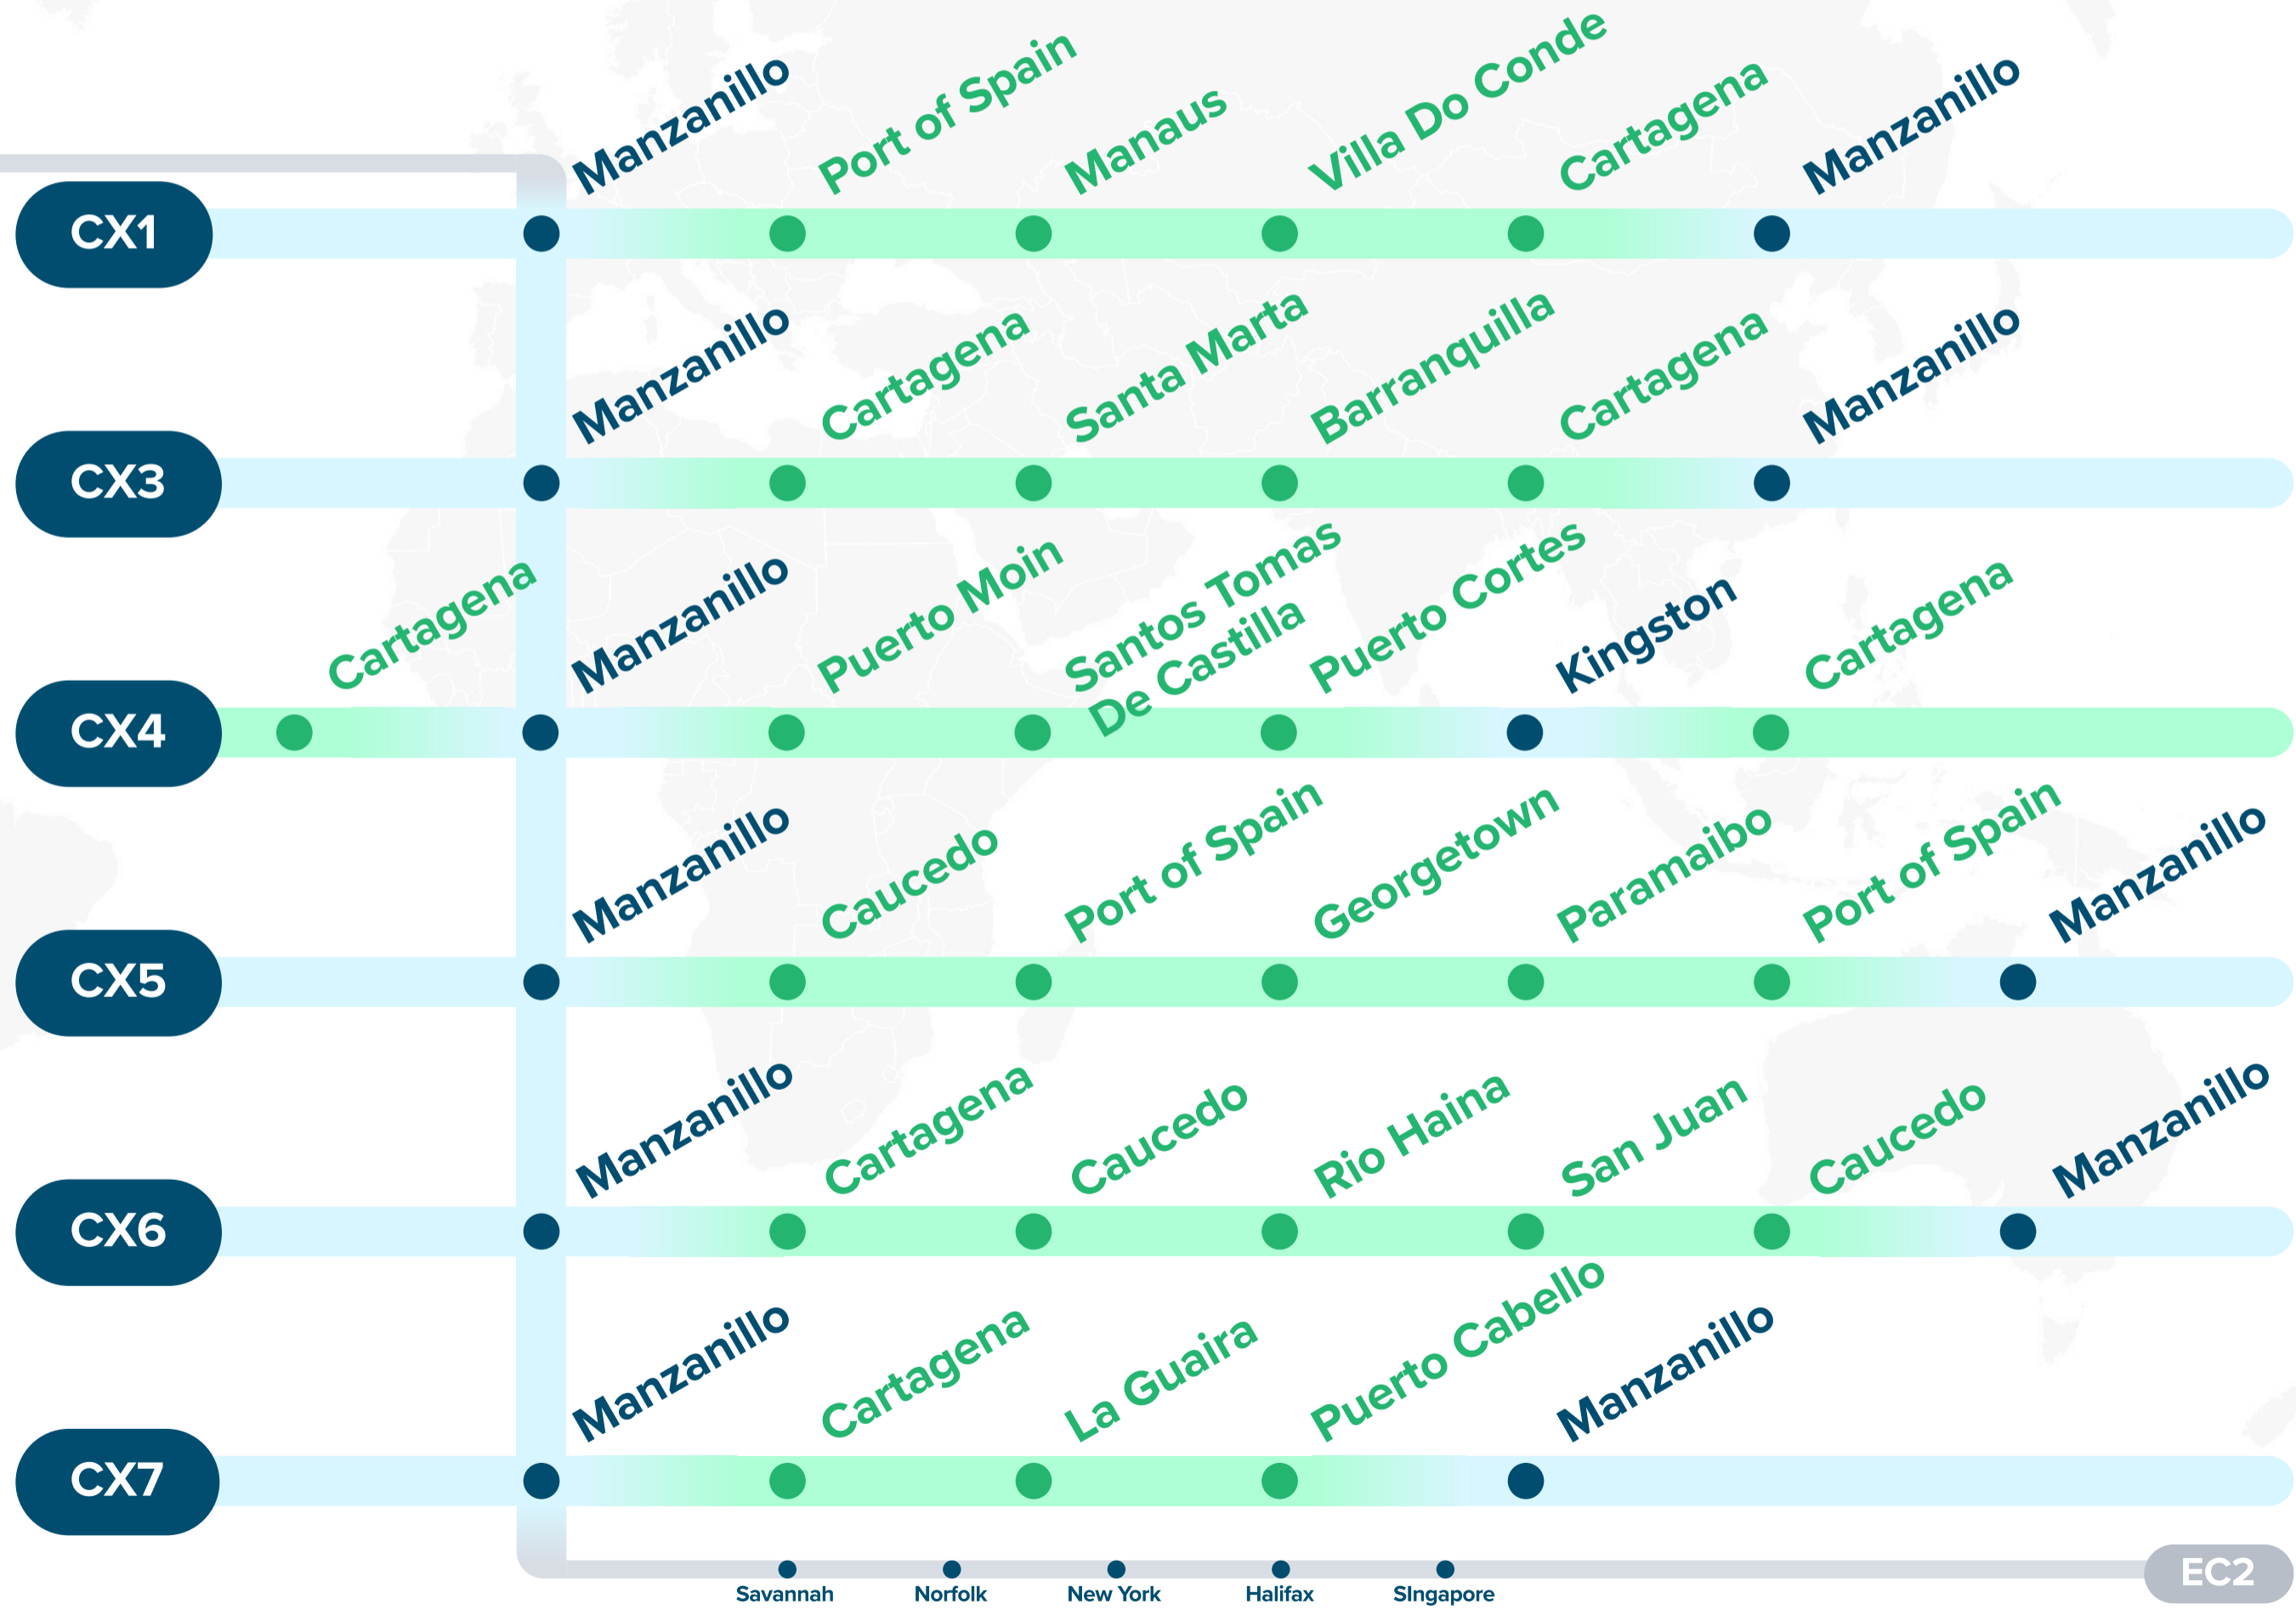

Asia – Latin America Service

SX1: East Coast South America Express 1

SX2: East Coast South America Express 2 **FDR:** Feeder

TIP: Thailand India Pakistan

TE1: Thailand East India 1

JID: Japan Indonesia

FP1: Far East Pacific 1

6 choices of services that provide extensive coverage of key ports to meet your direct connection needs across Latin America and North America.

ONE Service Latin America Services - Intra Regional

GPX

- Rodman
- Guayaquil
- Païta
- Callao
- Païta
- Guayaquil
- Rodman

RPX

- Rio de Janeiro
- Zarate
- Buenos Aires
- La Plata
- Rio de Janeiro

GPX: Guayaquil Païta Express

RPX: River Plate Express

2 choices of services that provide extensive coverage of key ports to meet your direct connection needs within Latin America

9 choices of services that provide extensive coverage of key ports to meet your direct connection needs in the Caribbean.

Carribbean Express

AX3: Asia Latin America Express 3
AX4: Asia Latin America Express 4
AX2: Asia Latin America Express 2
KCI: Korea China Indonesia Service
AG1: Asia Gulf Express 1
MS2: Mediterranean Pacific South 2
KCS: Korea China Shuttle
EC2: US East Coast 2
FDR: Feeder