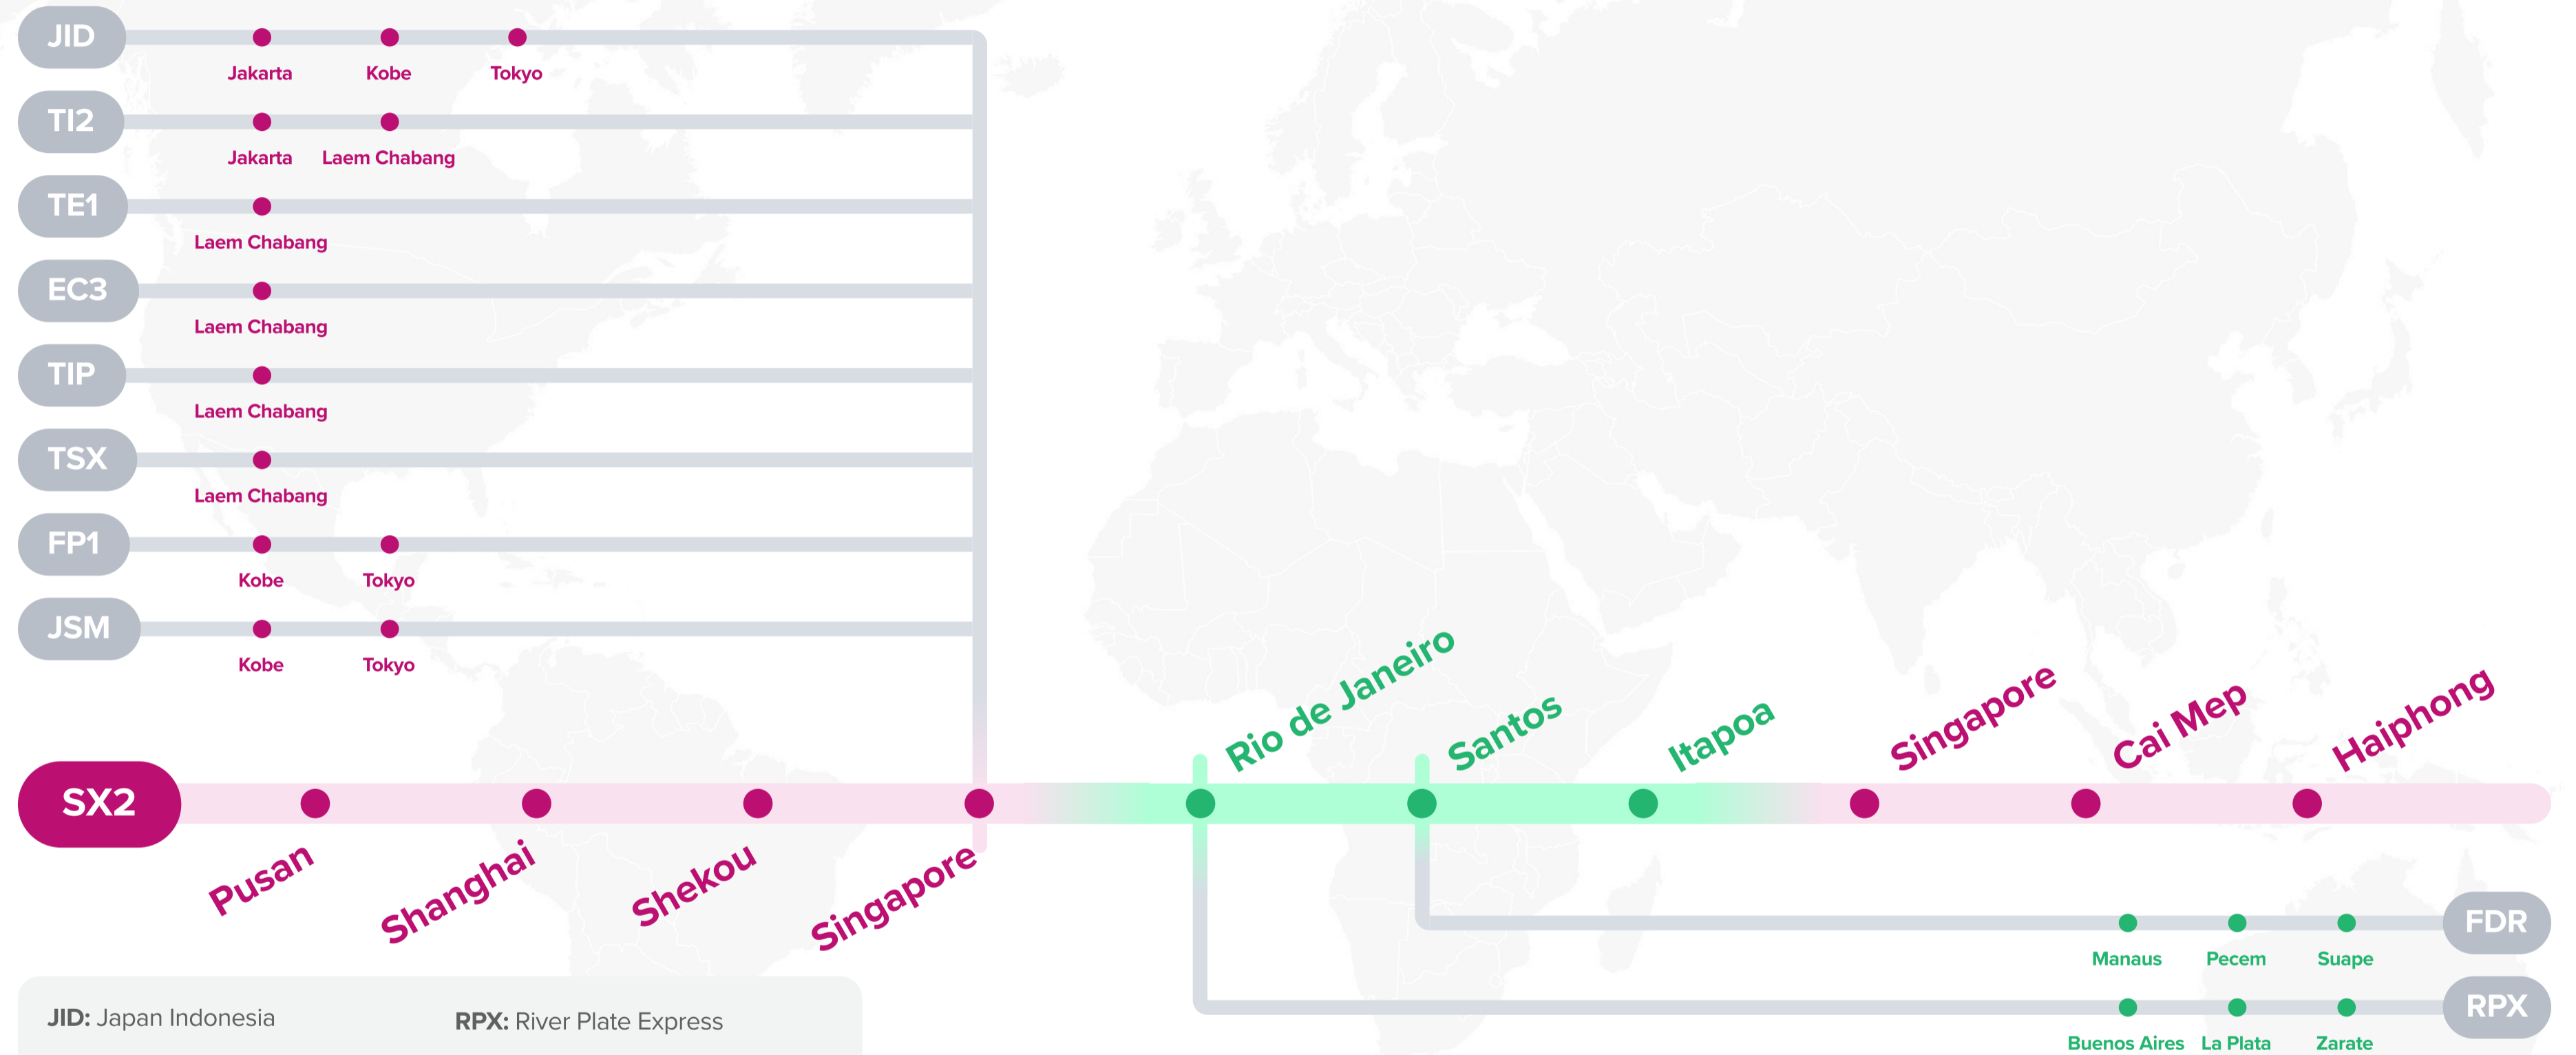

Asia – Latin America Service

SX1: East Coast South America Express 1

SX2: East Coast South America Express 2 **FDR:** Feeder

TIP: Thailand India Pakistan

TE1: Thailand East India 1

JID: Japan Indonesia

FP1: Far East Pacific 1

TI2: Thailand Indonesia 2

Asia – Latin America Service

SX2: East Coast South America Express 2

JID: Japan Indonesia

TI2: Thailand Indonesia 2

TE1: Thailand East India 1

EC3: US East Coast 3

TIP: Thailand India Pakistan

TSX: Thailand Singapore Express

FP1: Far East Pacific 1

JSM: Japan Straits Malaysia

RPX: River Plate Express

FDR: Feeder

ONE Service Latin America – North America Services

MAR	FLX	ANG	AN2	MX2	MX3
• Los Angeles	• Port Everglades	• Veracruz	• Veracruz	• Lazaro Cardenas	• Balboa
• Manzanillo (Mexico)	• Philadelphia	• Altamira	• Altamira	• Puerto Quetzal	• Buenaventura
• Lazaro Cardenas	• New York	• Houston	• Houston	• Acajutla	• Corinto
• Puerto Quetzal	• Cartagena	• New Orleans	• Miami	• Lazaro Gardenas	• Puerto Caldera
• Corinto	• Guayaquil	• Cartagena	• Kingston		• Balboa
• Puerto Caldera	• Callao	• Suape	• Cartagena		
• Puerto Quetzal	• San Antonio	• Santos	• Santos		
• Manzanillo (Mexico)	• Callao	• Buenos Aires	• Buenos Aires		
• Los Angeles	• Guayaquil	• Montevideo	• Montevideo		
	• Cartagena	• Rio Grande	• Itapoa		
	• Port Everglades	• Itajai	• Paranagua		
		• Paranagua	• Santos		
		• Santos	• Rio de Janeiro		
		• Cartagena	• Cartagena		
		• Veracruz	• Kingston		
			• Veracruz		

9 choices of services that provide extensive coverage of key ports to meet your direct connection needs in the Caribbean.

Carribbean Express

AX3: Asia Latin America Express 3
AX4: Asia Latin America Express 4
AX2: Asia Latin America Express 2
KCI: Korea China Indonesia Service
AG1: Asia Gulf Express 1
MS2: Mediterranean Pacific South 2
KCS: Korea China Shuttle
EC2: US East Coast 2
FDR: Feeder