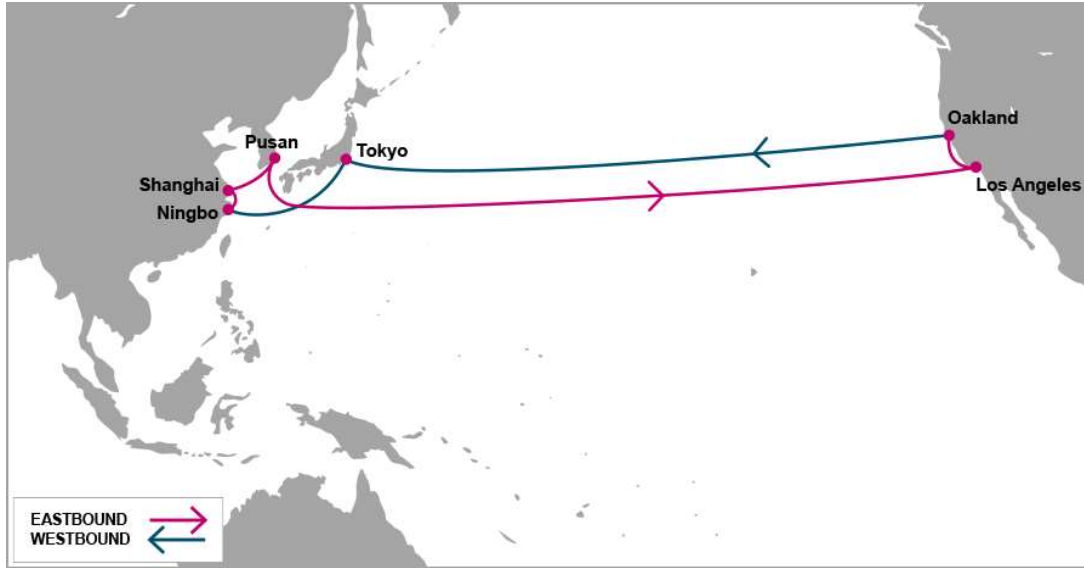

PS6: Pacific South 6

PORT ROTATION

(Terminals are subject to change)

ORIGIN	ETA/ETD	TERMINAL
Ningbo	THU/SAT	Ningbo Beilun Second Container Terminal
Shanghai	SAT/MON	Wai Gao Qiao Phase 2 (SIPG Zhendong Container terminal Branch)
Pusan	TUE/WED	Pusan New Port Company
Los Angeles	MON/SAT	Yusen Terminals LLC (YTI)
Oakland	SUN/MON	TraPac Container Terminal
Tokyo	SUN/MON	Ohi No.1-2 Terminal
Ningbo	THU/SAT	Ningbo Beilun Second Container Terminal

Turnaround days: 42

Weekly/Fixed Day Service

KEY TRANSIT TABLE

E/B	LAX	OAK	W/B	TYO	NGB	SHA	PUS
NGB	16	22	LAX	15	19	21	24
SHA	14	20	OAK	13	17	19	22
PUS	12	18					

KEY TRANSIT TABLE - UNLOCODE PORT NAME & COUNTRY NAME

NGB: Ningbo, China | SHA: Shanghai, China | PUS: Pusan, South Korea | TYO: Tokyo, Japan | LAX: Los Angeles, USA | OAK: Oakland, USA

Last update : 10-Aug-2018