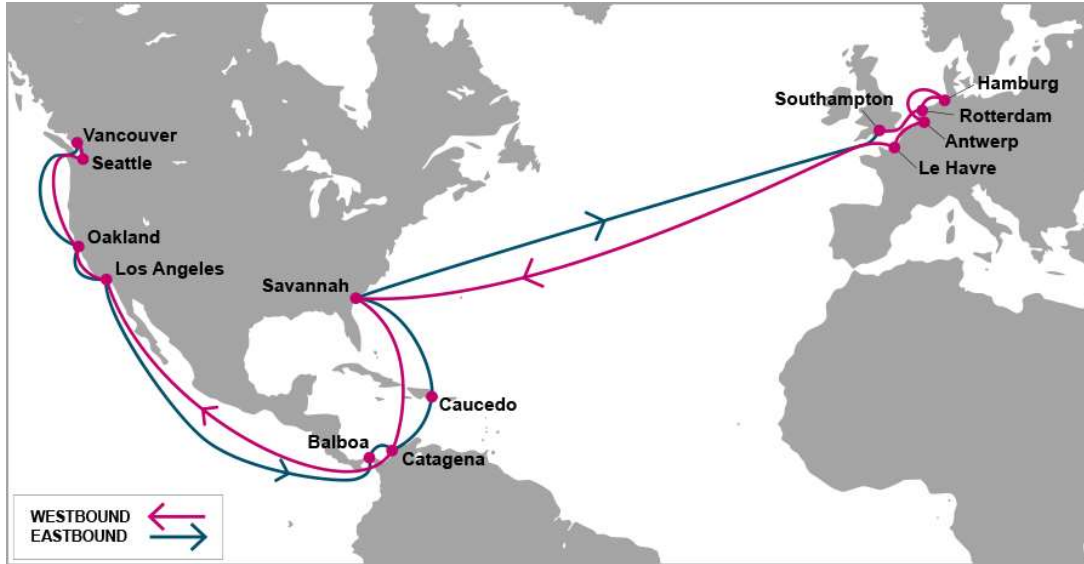

AL5: Atlantic 5

KEY TRANSIT TABLE

W/B	SAV	CTG	LAX	OAK	PNW	VAN	E/B	BLB	CTG	CAU	SAV	SOU	LEH	RTM	HAM	ANR
SOU	16	21	31	33	36	37	SEA	13	15	18	22	32	34	35	37	40
LEH	15	20	30	32	35	36	VAN	12	14	17	21	31	33	34	36	39
RTM	13	18	28	30	33	34	OAK	9	11	14	18	28	30	31	33	36
HAM	11	16	26	28	31	32	LAX	8	10	13	17	27	29	30	32	35
ANR	9	14	24	26	29	30	BLB		2	5	9	19	21	22	24	27
							CTG			2	6	16	18	19	21	24
							CAU				4	14	16	17	19	22
							SAV					10	12	13	15	18

KEY TRANSIT TABLE - UNLOCODE PORT NAME & COUNTRY NAME

SOU: Southampton, UK | RTM: Rotterdam, Netherland | HAM: Hamburg, Germany | ANR: Antwerp, Belgium | LEH: Le Havre, France | Sea: Seattle, USA | VAN: Vancouver, Canada | OAK: Oakland, USA | LAX: Los Angeles, USA | BLB: Balboa, Panama | CTG: Cartagena, Colombia | CAU: Caucedo, Dominican Republic | SAV: Savannah, USA |

PORT ROTATION

(Terminals are subject to change)

ORIGIN	ETA/ETD	TERMINAL
Southampton	MON/TEU	DP World Southampton Container Terminal
Le Havre	WED/WED	Le Havre North Terminals-Quais de l'Atlantique
Rotterdam	THU/FRI	ECT Delta Terminals
Hamburg	SAT/SUN	HHLA Container Terminal Altenwerder
Antwerp	TUE/TUE	PSA Antwerp
Savannah	THU/FRI	Garden City Terminal
Cartagena	TUE/WED	SPRC Sociedade Portuaria de Cartagena
Los Angeles	FRI/FRI	West Basin Container Terminal
Oakland	SUN/MON	Oakland International container Terminal
Seattle	WED/THU	T18 -SSA MARINE TERMINAL
Vancouver	THU/FRI	Fraser Surrey Docks
Oakland	SUN/MON	Oakland International container Terminal
Los Angeles	TUE/TUE	West Basin Container Terminal
Balboa	WED/WED	Panama Ports Company
Cartagena	FRI/SAT	SPRC Sociedade Portuaria de Cartagena
Caucedo	MON/MON	DPW Caucedo Terminal
Savannah	FRI/FRI	Garden City Terminal
Southampton	MON/TUE	DP World Southampton Container Terminal

Turnaround days: 70

Weekly/Fixed Day Service

Last update : 23-May-2018