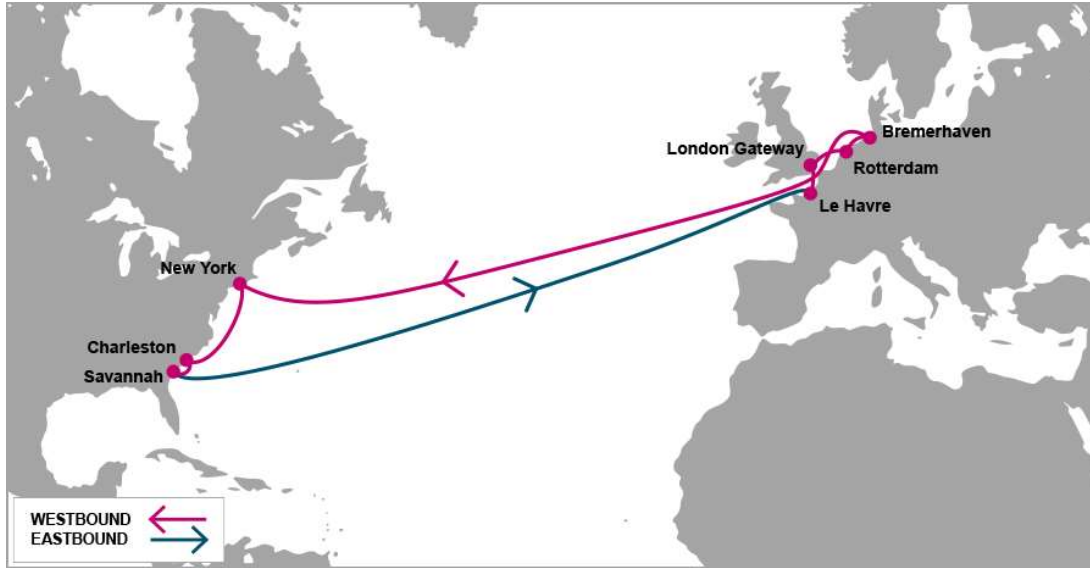

AL2: Atlantic 2

PORT ROTATION

(Terminals are subject to change)

ORIGIN	ETA/ETD	TERMINAL
Le Havre	SUN/MON	Le Havre North Terminals-Quais de AMERIQUE (CNMP)
London Gateway	MON/TUE	London Gateway Terminal (LGW)
Rotterdam	TUE/WED	ECT Delta Terminals
Bremerhaven	THU/FRI	EUROGATE Container Terminal Bremerhaven
New York	SAT/SUN	Maher Terminals
Charleston	TUE/WED	North Charleston Terminal
Savannah	THU/THU	Garden City Terminal
Le Havre	SUN/MON	Le Havre North Terminals-Quais de AMERIQUE (CNMP)

Turnaround days: 28

Weekly/Fixed Day Service

KEY TRANSIT TABLE

W/B	NYC	CHS	SAV	E/B	LEH	LGP	RTM	BRV
LEH	12	15	17	NYC	14	15	16	18
LGP	11	14	16	CHS	11	12	13	15
RTM	10	13	15	SAV	10	11	12	14
BRV	8	11	13					

KEY TRANSIT TABLE - UNLOCODE PORT NAME & COUNTRY NAME

Last update : 18-Jul-2018