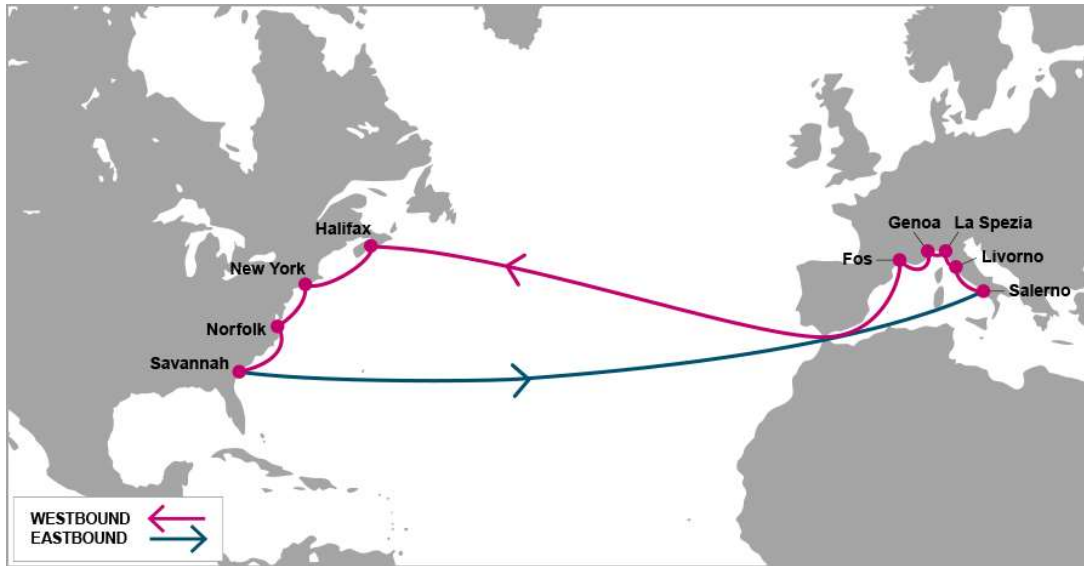

AL6: Atlantic 6

PORT ROTATION

(Terminals are subject to change)

ORIGIN	ETA/ETD	TERMINAL
Salerno	THU/THU	SALERNO CONTAINER TERMINAL SPA
Livorno	FRI/SAT	Terminal Darsena Toscana (TDT)
La Spezia	SAT/SUN	La Spezia Container Terminal (LSCT)
Genoa	MON/TUE	Terminal - Gruppo Spinelli
Fos	TUE/WED	Eurofos
Halifax	FRI/FRI	Fairview Cove
New York	SUN/MON	Maher Terminals
Norfolk	TUE/WED	Norfolk International Terminal (NIT)
Savannah	THU/THU	Garden City Terminal
Salerno	THU/THU	SALERNO CONTAINER TERMINAL SPA

Turnaround days: 35

Weekly/Fixed Day Service

KEY TRANSIT TABLE

W/B	HAL	NYC	ORF	SAV	E/B	SAL	LIV	SPE	GOA	FOS
SAL	15	17	19	21	HAL	20	21	22	24	25
LIV	13	15	17	19	NYC	17	18	19	21	22
SPE	12	14	16	18	ORF	15	16	17	19	20
GOA	10	12	14	16	SAV	14	15	16	18	19
FOS	9	11	13	15						

KEY TRANSIT TABLE - UNLOCODE PORT NAME & COUNTRY NAME

SAL: Salerno, Italy | LIV: Livorno, Italy | SPE: La Spezia, Italy | GOA: Genoa, Italy | FOS: Fos, France | HAL: Halifax, Canada | NYC: New York, USA | ORF: Norfolk, USA | SAV: Savannah, USA

Last update : 08-Mar-2018