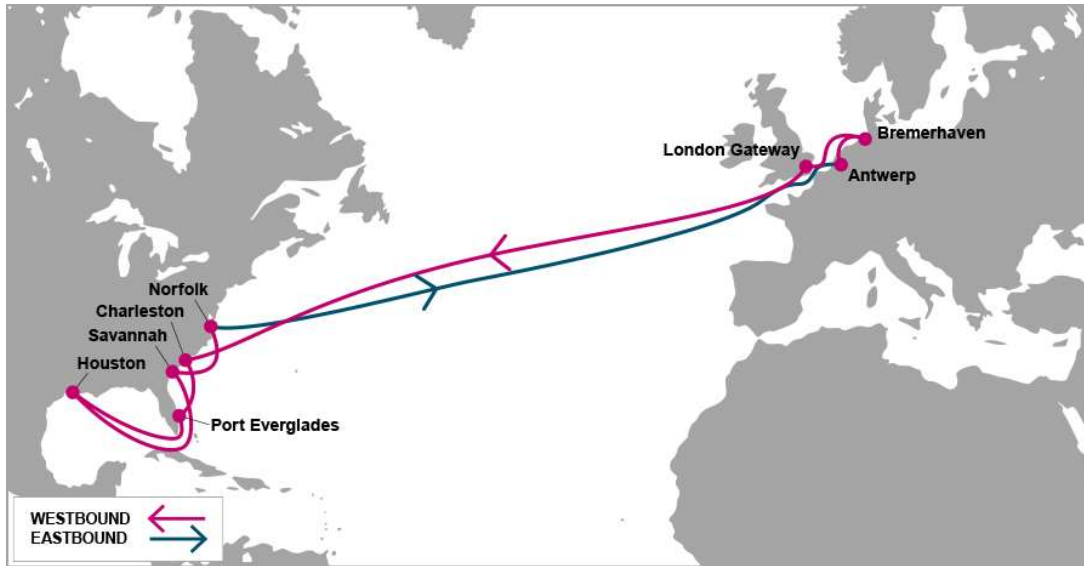

KEY TRANSIT TABLE - UNLOCODE PORT NAME & COUNTRY NAME

RTM: Rotterdam, Netherland | BRV: Bremerhaven, Germany | ANR: Antwerp, Belgium | LGP: London Gateway, UK | ORF: Norfolk, USA | PHL: Philadelphia, USA | NYC: New York, USA | HAL: Halifax, Canada

Last update : 21-Mar-2018

AL2: Atlantic 2

PORT ROTATION

(Terminals are subject to change)

ORIGIN	ETA/ETD	TERMINAL
Le Havre	SUN/MON	Le Havre North Terminals-Quais de AMERIQUE (CNMP)
London Gateway	MON/TUE	London Gateway Terminal (LGW)
Rotterdam	TUE/WED	ECT Delta Terminals
Bremerhaven	THU/FRI	EUROGATE Container Terminal Bremerhaven
New York	SAT/SUN	Maher Terminals
Charleston	TUE/WED	North Charleston Terminal
Savannah	THU/THU	Garden City Terminal
Le Havre	SUN/MON	Le Havre North Terminals-Quais de AMERIQUE (CNMP)

LGP: London Gateway, UK | LEH: Le Havre, France | RTM: Rotterdam, Netherland | BRV: Bremerhaven, Germany | NYC: New York, USA | CHS: Charleston, USA | SAV: Savannah, USA

Last update : 18-Jul-2018

AL3: Atlantic 3

KEY TRANSIT TABLE - UNLOCODE PORT NAME & COUNTRY NAME

SAL: Salerno, Italy | LIV: Livorno, Italy | SPE: La Spezia, Italy | GOA: Genoa, Italy | FOS: Fos, France | HAL: Halifax, Canada | NYC: New York, USA | ORF: Norfolk, USA | SAV: Savannah, USA