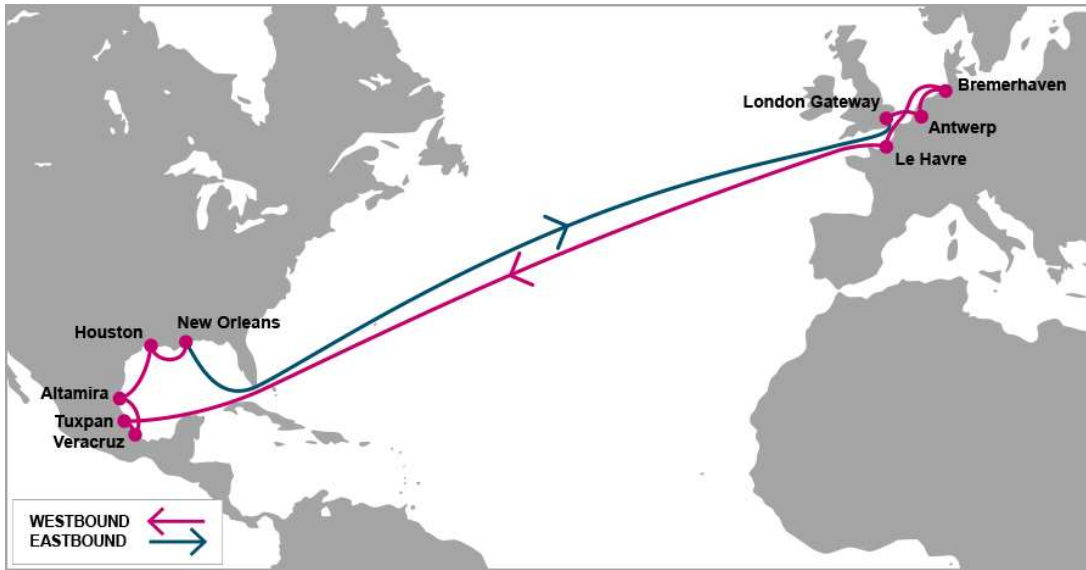

AL4: Atlantic 4

PORT ROTATION

(Terminals are subject to change)

ORIGIN	ETA/ETD	TERMINAL
London Gateway	WED/WED	London Gateway Terminal (LGW)
Antwerp	FRI/SAT	PSA Antwerp
Bremerhaven	SUN/MON	EUROGATE Container Terminal Bremerhaven
Le Havre	TUE/WED	Le Havre North Terminals-Quais de l'Atlantique (CNMP)
Tuxpan	MON/MON	Tuxpan Port Terminal, SA DE CV
Veracruz	MON/TUE	Internacional De Cont De Veracruz
Altamira	WED/THU	Infraestructura Portuaria Mexicana
Houston	SAT/SUN	Port Of Houston Auotrity (BBC)
New Orleans	MON/TUE	Ports America
London Gateway	WED/WED	London Gateway Terminal (LGW)

Turnaround days: 42

Weekly/Fixed Day Service

KEY TRANSIT TABLE

W/B	TUX	VER	ATM	HOU	MSY	E/B	LGP	ANR	BRV	LEH
LGP	19	19	21	24	26	TUX	23	25	27	29
ANR	16	16	18	21	23	VER	22	24	26	28
BRV	14	14	16	19	21	ATM	20	22	24	26
LEH	12	12	14	17	19	HOU	17	19	21	23
						MSY	15	17	19	21

KEY TRANSIT TABLE - UNLOCODE PORT NAME & COUNTRY NAME

LGP: London Gateway, UK | ANR: Antwerp, Belgium | BRV: Bremerhaven, Germany | LEH: Le Havre, France | TUX: Tuxpan, Mexico | VER: Veracruz, Mexico | ATM: Altamira, Mexico | HOU: Houston, USA | MSY: New Orleans, USA

Last update : 15-Aug-2018