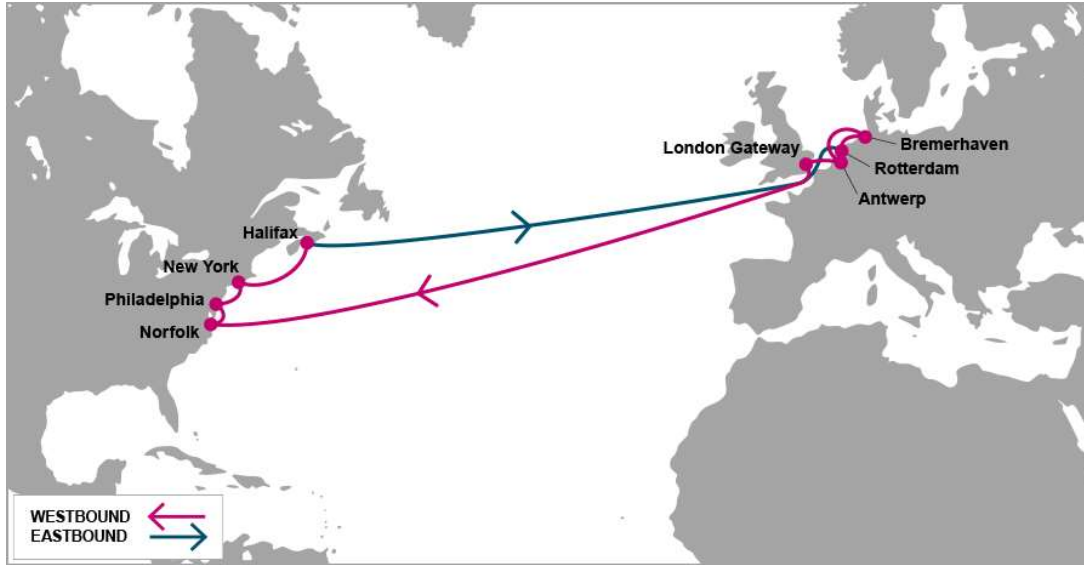

ONE

OCEAN NETWORK EXPRESS

Service Map : Europe - North America

AL1: Atlantic 1

PORT ROTATION

(Terminals are subject to change)

ORIGIN	ETA/ETD	TERMINAL
Rotterdam	SUN/SUN	ECT Delta Terminals
Bremerhaven	TUE/WED	EUROGATE Container Terminal Bremerhaven
Antwerp	THU/FRI	PSA Antwerp
London Gateway	SAT/SAT	London Gateway Terminal (LGW)
Norfolk	SUN/TUE	Norfolk International Terminal (NIT)
Philadelphia	WED/WED	Packer Avenue Marine Terminal
New York	FRI/SAT	GCT New York (NYCT)
Halifax	SUN/MON	Fairview Cove
Rotterdam	SUN/SUN	ECT Delta Terminals
Turnaround days:		28

KEY TRANSIT TABLE - UNLOCODE PORT NAME & COUNTRY NAME

RTM: Rotterdam, Netherland | BRV: Bremerhaven, Germany | ANR: Antwerp, Belgium | LGP: London Gateway, UK | ORF: Norfolk, USA | PHL: Philadelphia, USA | NYC: New York, USA | HAL: Halifax, Canada

KEY TRANSIT TABLE - UNLOCODE PORT NAME & COUNTRY NAME

SAL: Salerno, Italy | LIV: Livorno, Italy | SPE: La Spezia, Italy | GOA: Genoa, Italy | FOS: Fos, France | HAL: Halifax, Canada | NYC: New York, USA | ORF: Norfolk, USA | SAV: Savannah, USA

Last update : 08-Mar-2018

AL7: Atlantic 7

PORT ROTATION

(Terminals are subject to change)

ORIGIN	ETA/ETD	TERMINAL
Barcelona	FRI/SAT	APM Terminals Barcelona
Valencia	SUN/MON	APM Terminals Valencia
Algeciras	TUE/TUE	Total Terminal International Algeciras
Halifax	WED/WED	Halterm - Halifax
New York	FRI/SAT	Maher Terminals
Norfolk	SUN/SUN	Norfolk International Terminal (NIT)
Savannah	TUE/WED	Garden City Terminal
Valencia	MON/TUE	APM Terminals Valencia
Tarragona	TUE/WED	DPW Tarragona
Barcelona	FRI/SAT	APM Terminals Barcelona
Turnaround days:		49