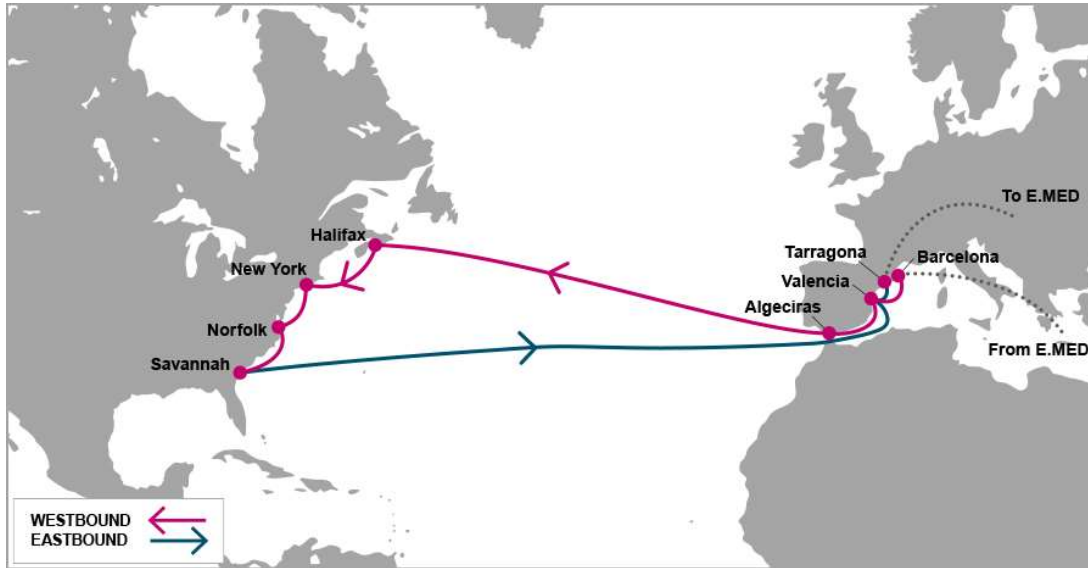

AL7: Atlantic 7

PORT ROTATION

(Terminals are subject to change)

ORIGIN	ETA/ETD	TERMINAL
Barcelona	FRI/SAT	APM Terminals Barcelona
Valencia	SUN/MON	APM Terminals Valencia
Algeciras	TUE/TUE	Total Terminal International Algeciras
Halifax	WED/WED	Halterm - Halifax
New York	FRI/SAT	Maher Terminals
Norfolk	SUN/SUN	Norfolk International Terminal (NIT)
Savannah	TUE/WED	Garden City Terminal
Valencia	MON/TUE	APM Terminals Valencia
Tarragona	TUE/WED	DPW Tarragona
Barcelona	FRI/SAT	APM Terminals Barcelona
Turnaround days:		49

Weekly/Fixed Day Service

KEY TRANSIT TABLE

W/B	HFX	NYC	ORF	SAV	E/B	VLC	TRG
BCN	11	13	15	17	HFX	19	20
VLC	9	11	13	15	NYC	16	17
ALG	8	10	12	14	ORF	15	16
					SAV	12	13

Disclaimer: * Service changes in relation to US trade lanes are still subject to final FMC review.

KEY TRANSIT TABLE - UNLOCODE PORT NAME & COUNTRY NAME

BCN: Barcelona, Spain | VLC: Valencia, Spain | ALG: Algeciras, Spain | HFX: Halifax, Canada | NYC: New York, USA | ORF: Norfolk, USA | SAV: Savannah, USA | TRG: Tarragona, Spain

Last update : 30-May-2018