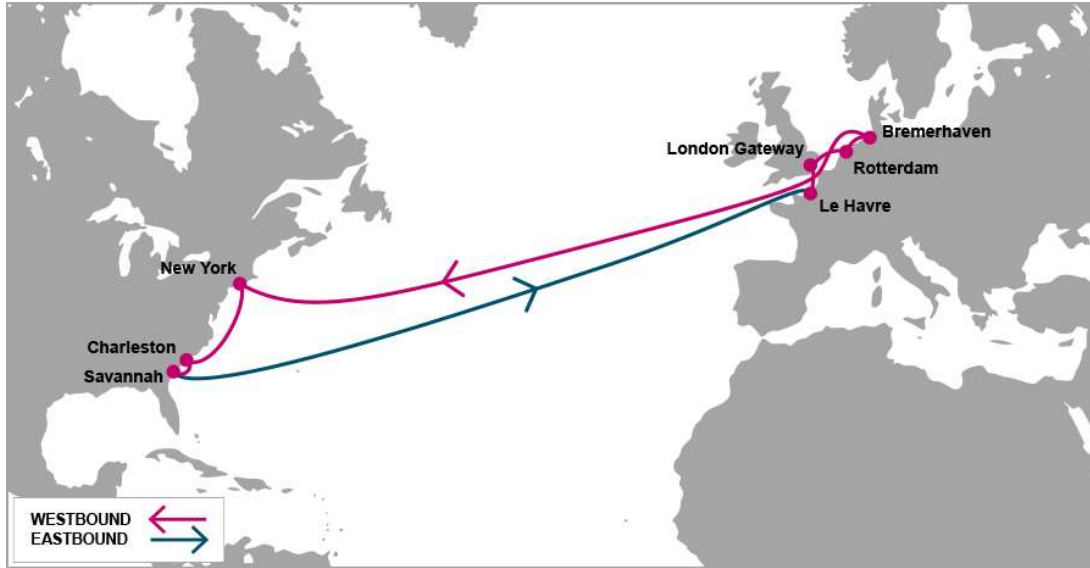

AL2: Atlantic 2

PORT ROTATION

(Terminals are subject to change)

ORIGIN	ETA/ETD	TERMINAL
Le Havre	SUN/MON	Le Havre North Terminals-Quais de AMERIQUE (CNMP)
London Gateway	MON/TUE	London Gateway Terminal (LGW)
Rotterdam	TUE/WED	ECT Delta Terminals
Bremerhaven	THU/FRI	EUROGATE Container Terminal Bremerhaven
New York	SAT/SUN	Maher Terminals
Charleston	TUE/WED	North Charleston Terminal
Savannah	THU/THU	Garden City Terminal
Le Havre	SUN/MON	Le Havre North Terminals-Quais de AMERIQUE (CNMP)

Turnaround days: 28

Weekly/Fixed Day Service

KEY TRANSIT TABLE

W/B	NYC	CHS	SAV	E/B	LEH	LGP	RTM	BRV
LEH	12	15	17	NYC	14	15	16	18
LGP	11	14	16	CHS	11	12	13	15
RTM	10	13	15	SAV	10	11	12	14
BRV	8	11	13					

KEY TRANSIT TABLE - UNLOCODE PORT NAME & COUNTRY NAME

LGP: London Gateway, UK | LEH: Le Havre, France | RTM: Rotterdam, Netherland | BRV: Bremerhaven, Germany | NYC: New York, USA | CHS: Charleston, USA | SAV: Savannah, USA

Last update : 18-Jul-2018