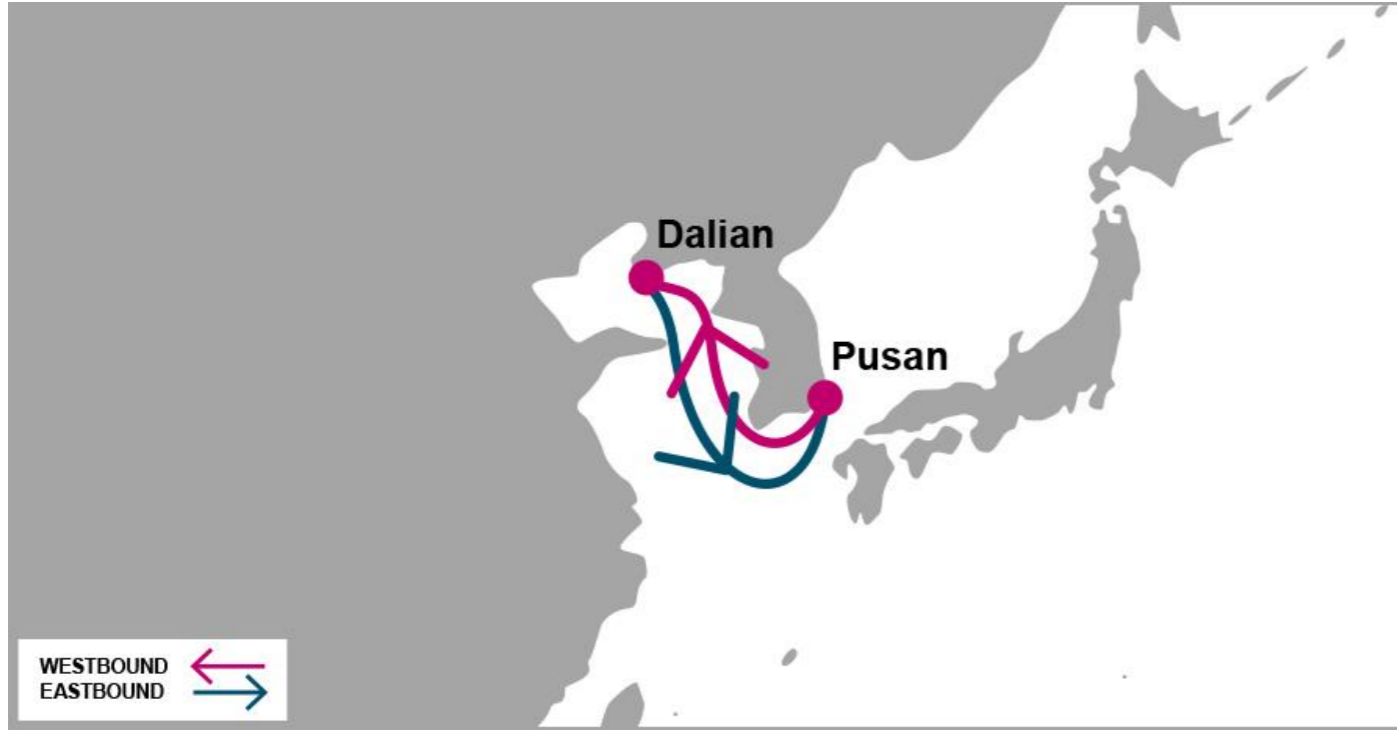

BHF2: Bohai Feeder 2

KEY TRANSIT TABLE

W/B	DAL	E/B	PUS	PUS	PUS
PUS	4	DAL	2	2	3
PUS	3				
PUS	3				

KEY TRANSIT TABLE - UNLOCODE PORT NAME & COUNTRY NAME

PUS: Pusan, Korea | DAL: Dalian, China

PORT ROTATION

(Terminals are subject to change)

ORIGIN	ETA/ETD	TERMINAL
Pusan	THU/THU	PNC
Pusan	THU/FRI	PNIT
Pusan	FRI/FRI	BNCT
Dalian	MON/TUE	Dalian Container Terminal
Pusan	THU/THU	PNC
Turnaround days:		7

Weekly/Fixed Day Service