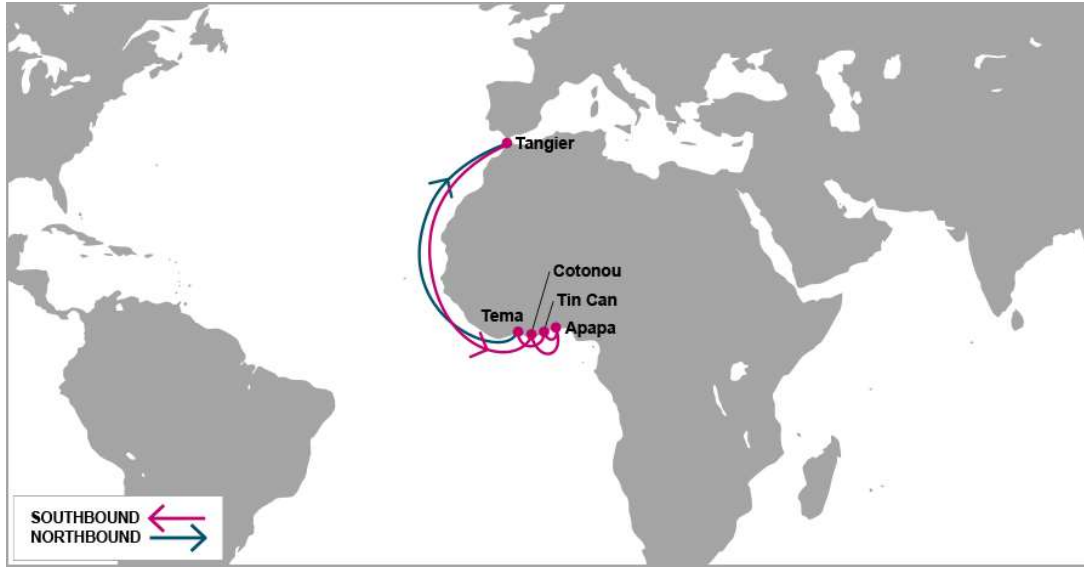

## ARB: Africa Rainbow Bridge

## PORT ROTATION

(Terminals are subject to change)

ORIGIN	ETA/ETD	TERMINAL
Tangier	FRI/SAT	Eurogate Terminal Tangier
Cotonou	MON/WED	Benin Terminal Cotonou
Apapa	WED/FRI	Apm Terminals, Apapa
Tin Can	FRI/SUN	Tincan Island Container Terminal Ltd.
Tema	MON/TUE	Meridian Port Services Ltd (MPS)
Tangier	FRI/SAT	Eurogate Terminal Tangier
<b>Turnaround days:</b>		<b>28</b>

### KEY TRANSIT TABLE - UNLOCODE PORT NAME & COUNTRY NAME

TNG: Tangier, Morocco | COO: Cotonou, Benin | APP: Apapa, Nigeria | TIP: Tin Can, Nigeria | TEM: Tema, Ghana

Last update : 28-Feb-2018