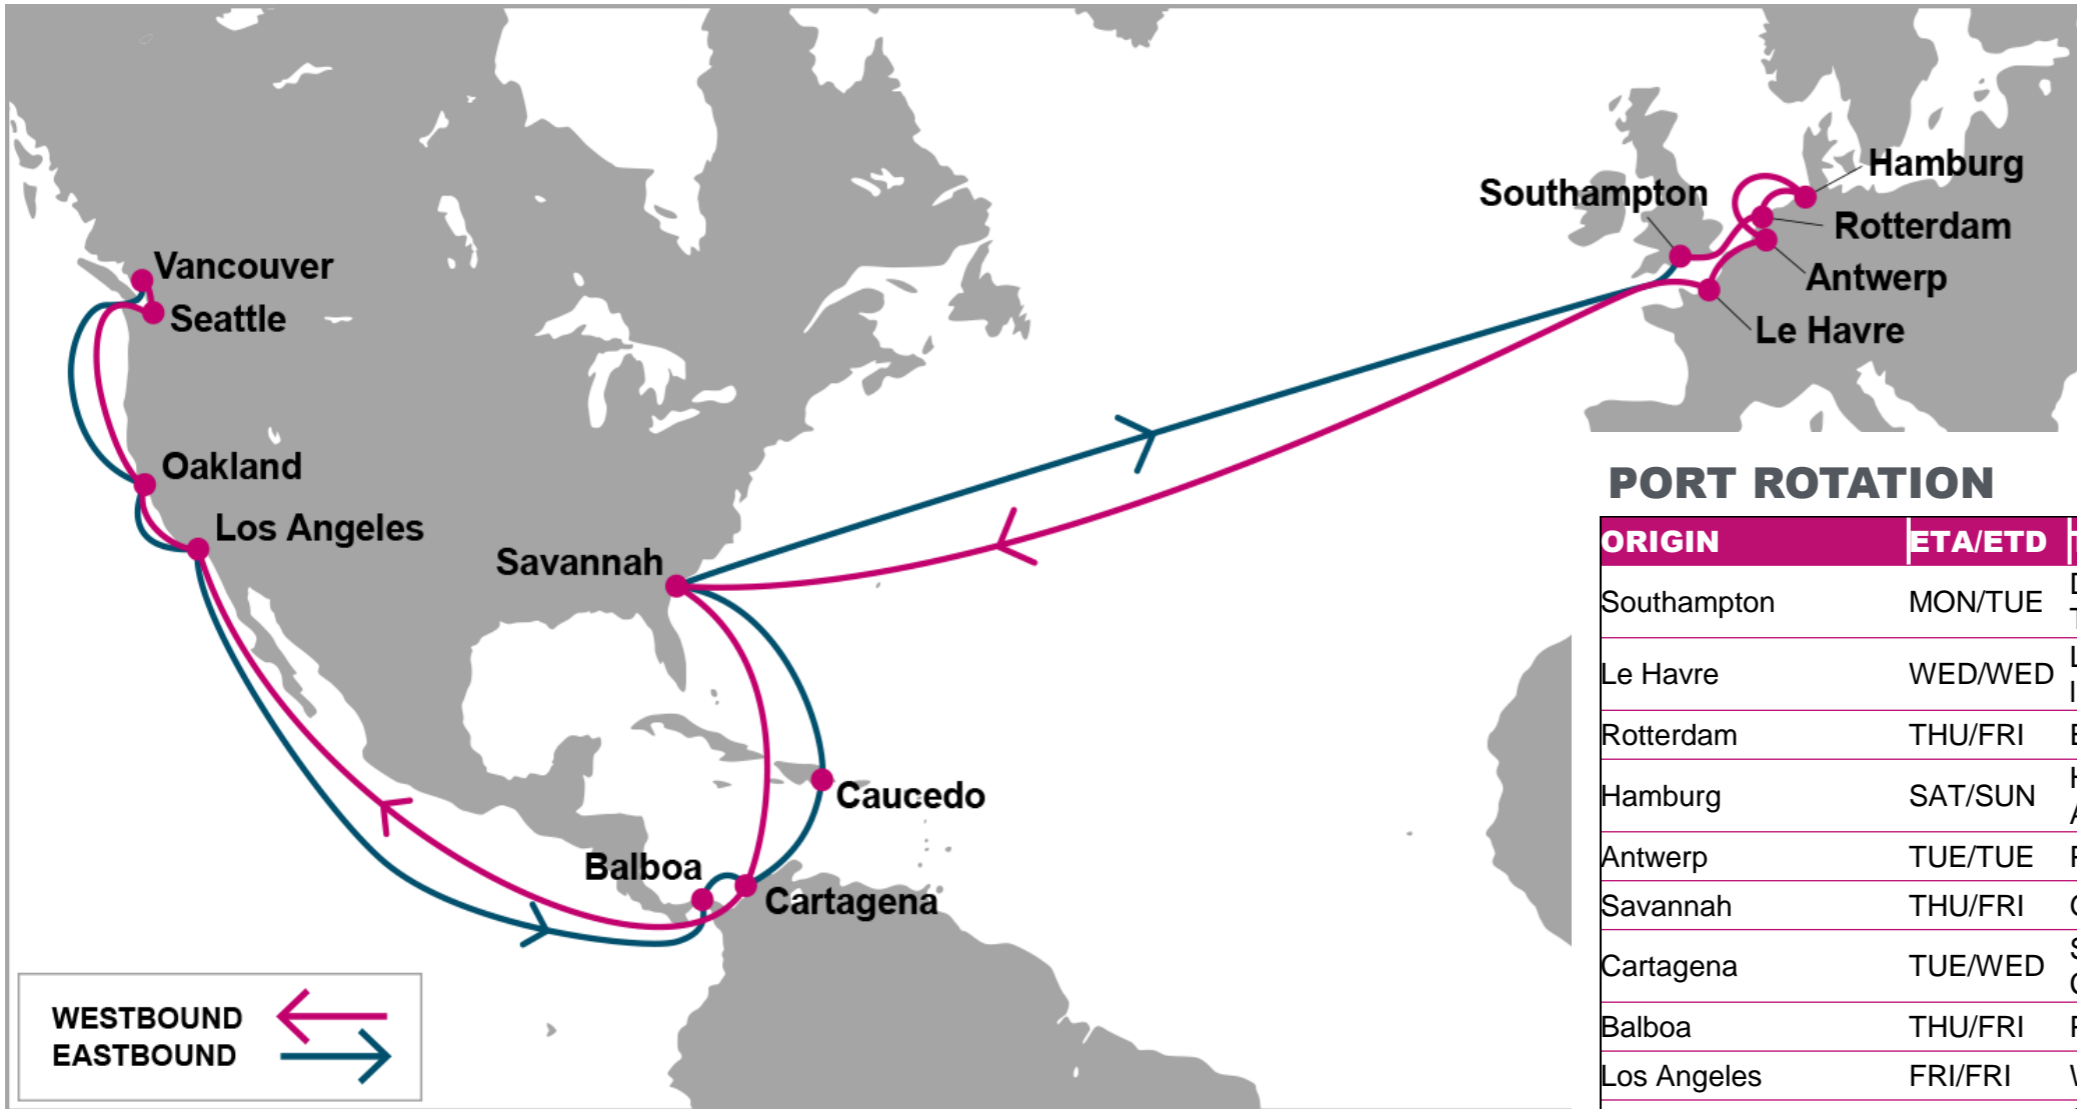

For more information, please click [here](#)

PORT ROTATION

(Terminals are subject to change)

ORIGIN	ETA/ETD	TERMINAL
Southampton	MON/TUE	DP World Southampton Container Terminal
Le Havre	WED/WED	Le Havre North Terminals-Quais de l'Atlantique
Rotterdam	THU/FRI	ECT Delta Terminals
Hamburg	SAT/SUN	HHLA Container Terminal Altenwerder
Antwerp	TUE/TUE	PSA Antwerp
Savannah	THU/FRI	Garden City Terminal
Cartagena	TUE/WED	SPRC Sociedade Portuaria de Cartagena
Balboa	THU/FRI	Panama Ports Company
Los Angeles	FRI/FRI	West Basin Container Terminal
Oakland	SUN/MON	Oakland International container Terminal
Seattle	THU/FRI	T18 -SSA MARINE TERMINAL
Vancouver	SAT/SAT	Fraser Surrey Docks (FSD)
Oakland	TUE/TUE	Oakland International container Terminal
Long Beach	WED/THU	International Transportation Services
Balboa	SAT/SAT	Panama Ports Company
Cartagena	TUE/TUE	SPRC Sociedade Portuaria de Cartagena
Caucedo	THU/FRI	DPW Caucedo Terminal
Savannah	TUE/WED	Garden City Terminal
Southampton	MON/TUE	DP World Southampton Container Terminal

Turnaround days: 77

W/B	SAV	CTG	BLB	LAX	OAK	SEA	VAN	E/B	BLB	CTG	CAU	SAV	SOU	LEH	RTM	HAM	ANR
SOU	16	21	23	31	33	37	39	SEA	15	18	20	25	38	40	41	43	46
LEH	15	20	22	30	32	36	38	VAN	14	17	19	24	37	39	40	42	45
RTM	13	18	20	28	30	34	36	OAK	11	14	16	21	34	36	37	39	42
HAM	11	16	18	26	28	32	34	LGB	9	12	14	19	32	34	35	37	40
ANR	9	14	16	24	26	30	32	BLB		3	5	10	23	25	26	28	31
								CTG			2	7	20	22	23	25	28
								CAU				4	17	19	20	22	25
								SAV					12	14	15	17	20

KEY TRANSIT TABLE - UNLOCODE PORT NAME & COUNTRY NAME

SOU: Southampton, UK | RTM: Rotterdam, Netherland | HAM: Hamburg, Germany | ANR: Antwerp, Belgium | LEH: Le Havre, France | SEA: Seattle, USA | VAN: Vancouver, Canada | OAK: Oakland, USA | LAX: Los Angeles, USA | LGB: Long Beach, USA | BLB: Balboa, Panama | CTG: Cartagena, Colombia | CAU: Caucedo, Dominican Republic | SAV: Savannah, USA

NOTE: Transit times and port rotation are as of now and subject to change