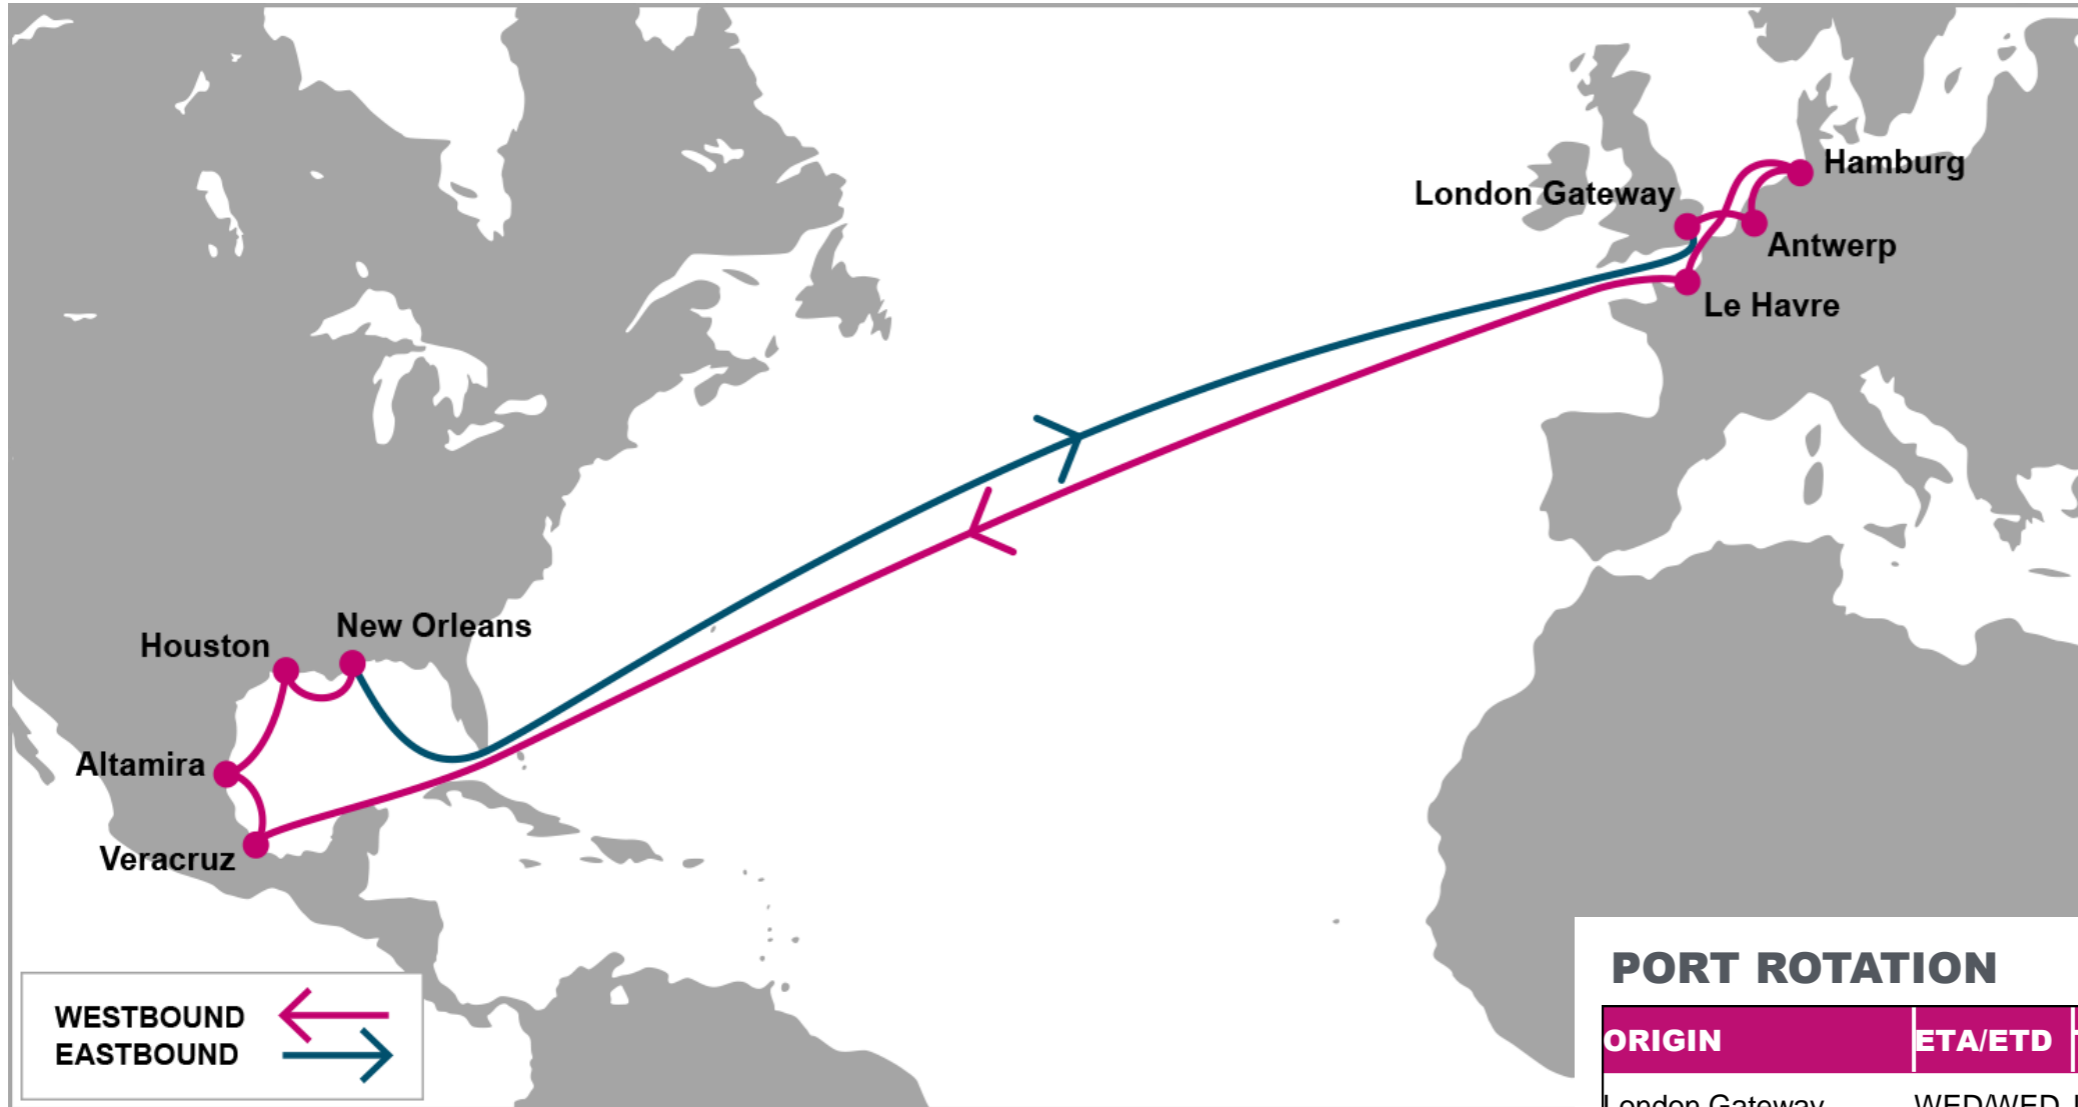

For more information, please click [here](#)

PORT ROTATION

(Terminals are subject to change)

ORIGIN	ETA/ETD	TERMINAL
London Gateway	WED/WED	London Gateway Terminal (LGW)
Antwerp	FRI/SAT	PSA Antwerp
Hamburg	MON/TUE	HHLA Container Terminal Altenwerder (CTA)
Le Havre	WED/THU	Le Havre North Terminals-Quais de l'Atlantique (CNMP)
Veracruz	THU/FRI	ICAVE TEC II
Altamira	SAT/SUN	Infraestructura Portuaria Mexicana
Houston	WED/THU	Port Of Houston Authority (BBC)
New Orleans	SAT/SUN	Ports America
London Gateway	WED/WED	London Gateway Terminal (LGW)
Turnaround days: 42		

W/B	VER	ATM	HOU	MSY	E/B	LGP	ANR	HAM	LEH
LGP	22	24	28	31	VER	19	21	24	26
ANR	19	21	25	28	ATM	24	26	29	31
HAM	16	18	22	25	HOU	20	22	25	27
LEH	14	16	20	23	MSY	17	19	22	24

KEY TRANSIT TABLE - UNLOCODE PORT NAME & COUNTRY NAME

LGP: London Gateway, UK | **ANR:** Antwerp, Belgium | **HAM:** Hamburg, Germany | **TUX:** Tuxpan, Mexico | **VER:** Veracruz, Mexico | **ATM:** Altamira, Mexico | **HOU:** Houston, USA | **MSY:** New Orleans, USA

NOTE: Transit times and port rotation are as of now and subject to change