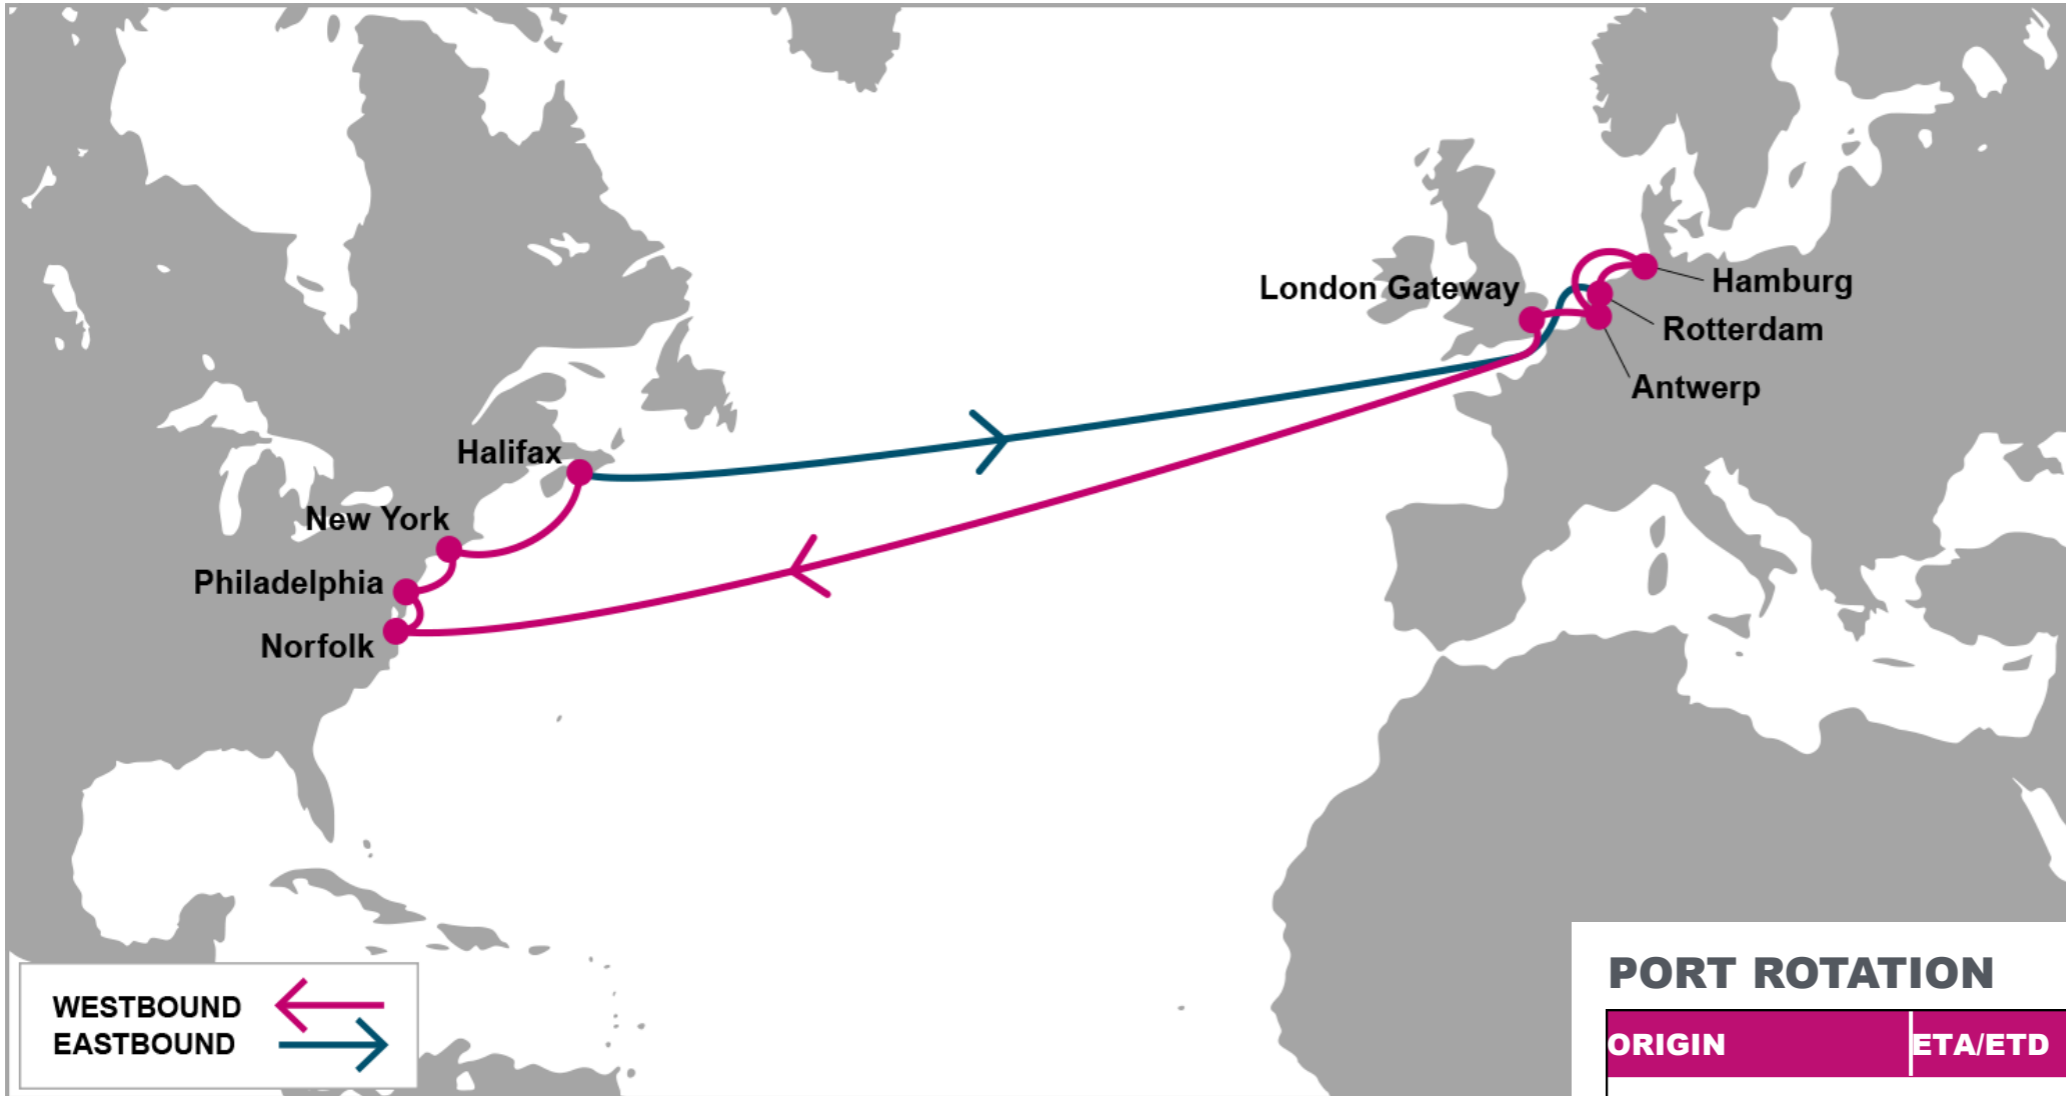

For more information, please click [here](#)

W/B	ORF	PHL	NYC	HAL	E/B	RTM	HAM	ANR	LGP
RTM	16	18	20	23	ORF	17	19	22	24
HAM	14	16	18	21	PHL	15	17	20	22
ANR	11	13	15	18	NYC	13	15	18	20
LGP	10	12	14	17	HAL	11	13	16	18

PORT ROTATION

(Terminals are subject to change)

ORIGIN	ETA/ETD	TERMINAL
Rotterdam	FRI/SAT	ECT Delta Terminals
Hamburg	SUN/MON	HHLA Container Terminal Altenwerder (CTA)
Antwerp	WED/THU	PSA Antwerp
London Gateway	FRI/FRI	London Gateway Terminal (LGW)
Norfolk	MON/TUE	Norfolk International Terminal (NIT)
Philadelphia	WED/THU	Packer Avenue Marine Terminal
New York	FRI/SAT	GCT New York (NYCT)
Halifax	MON/MON	Fairview Cove
Rotterdam	FRI/SAT	ECT Delta Terminals
Turnaround days: 35		

KEY TRANSIT TABLE - UNLOCODE PORT NAME & COUNTRY NAME

RTM: Rotterdam, Netherland | HAM: Hamburg, Germany | ANR: Antwerp, Belgium | LGP: London Gateway, UK | ORF: Norfolk, USA | PHL: Philadelphia, USA | NYC: New York, USA | HAL: Halifax, Canada

NOTE: Transit times and port rotation are as of now and subject to change