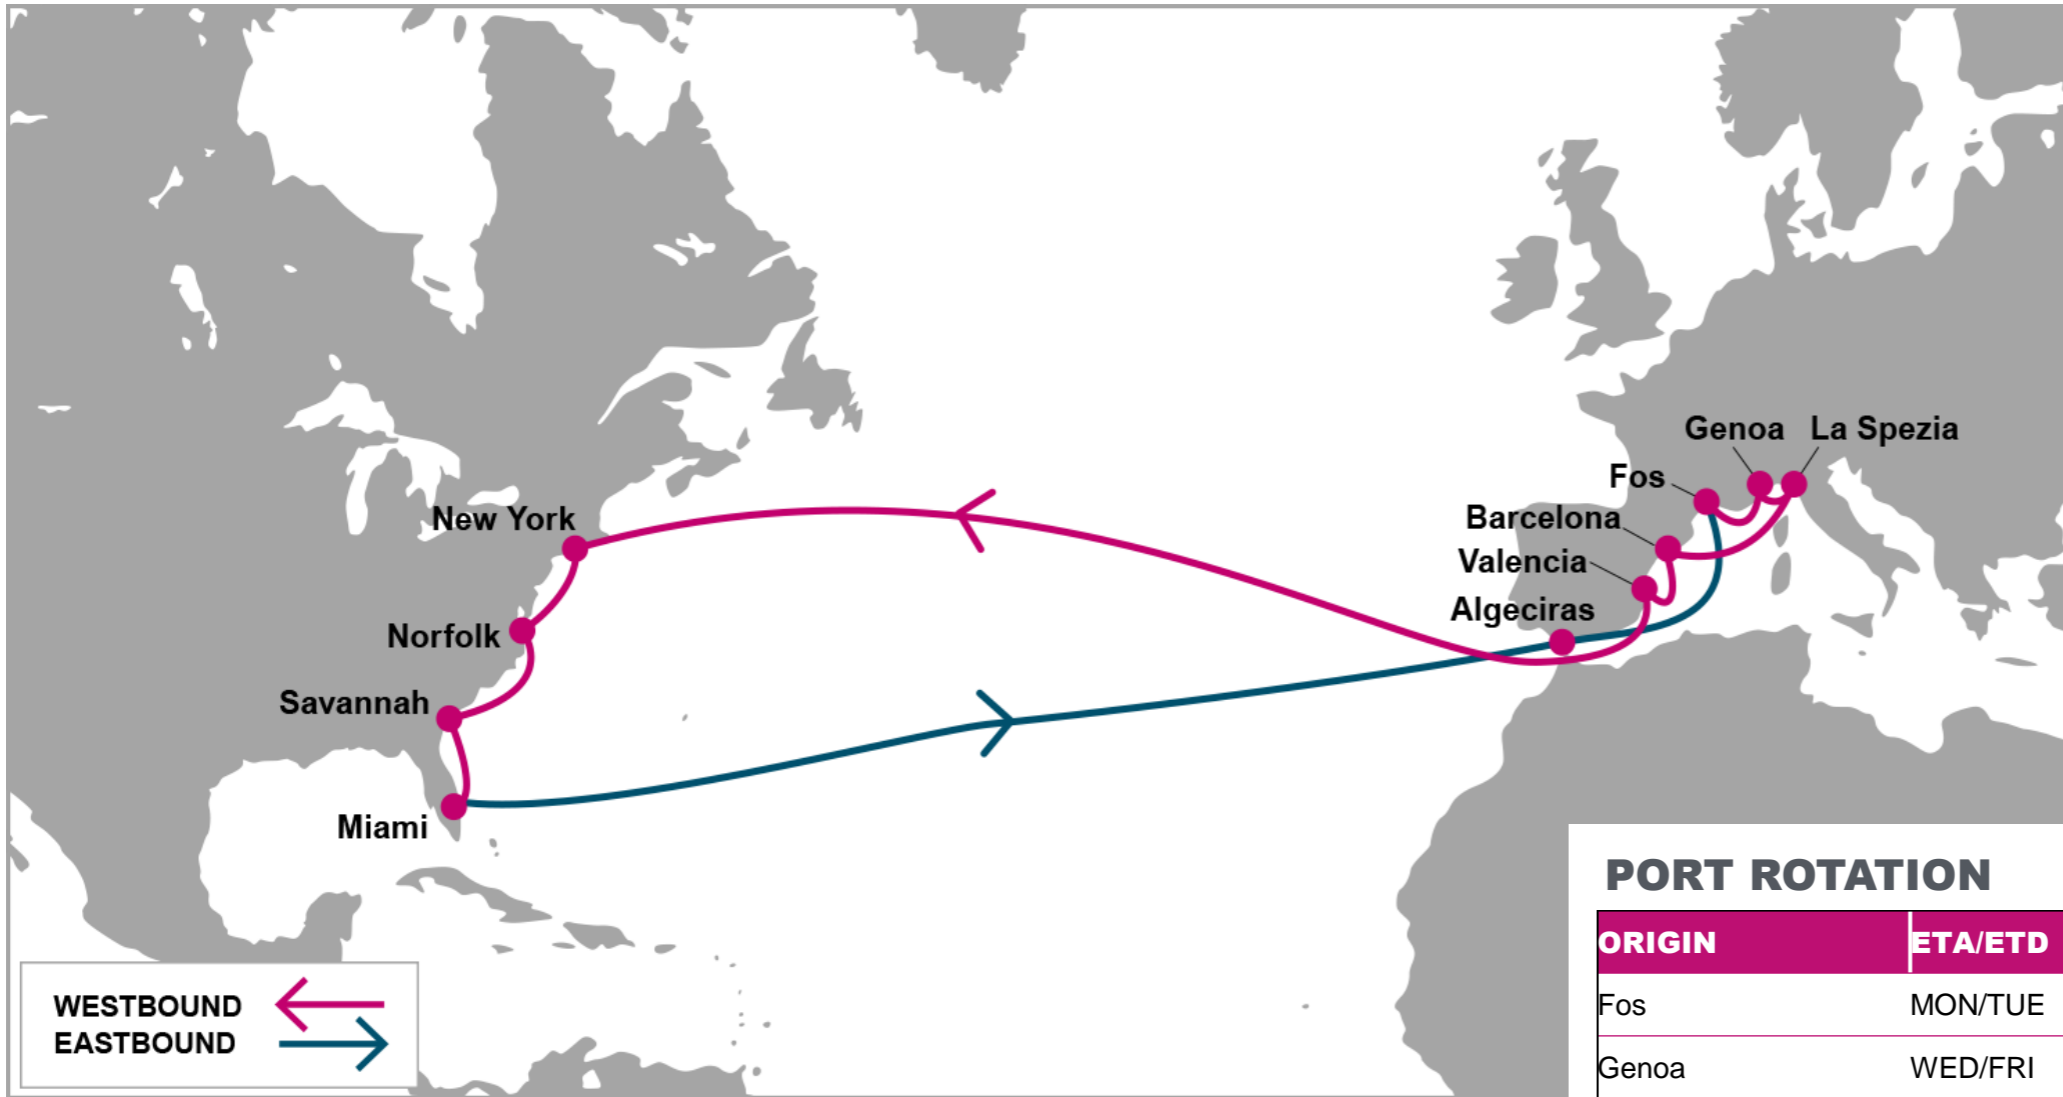

For more information, please click [here](#)

PORT ROTATION

(Terminals are subject to change)

ORIGIN	ETA/ETD	TERMINAL
Fos	MON/TUE	Eurofos
Genoa	WED/FRI	Voltri Terminal Europe
La Spezia	SAT/SUN	La Spezia Container Terminal
Barcelona	TUE/WED	APM Terminals Barcelona
Valencia	WED/THU	Noatum Container Terminal Valencia
New York	SUN/TUE	Maher Terminals
Norfolk	WED/THU	Norfolk International Terminal (NIT)
Savannah	SAT/SUN	Garden City Terminal
Miami	MON/TUE	Port of Miami
Algeciras	FRI/SAT	Total Terminal International Algeciras
Fos	MON/TUE	Eurofos
Turnaround days: 42		

W/B	NYC	ORF	SAV	MIA	E/B	ALG	FOS	GOA	SPE	BCN	VLC
FOS	19	22	25	27	NYC	18	21	22	25	28	29
GOA	16	19	22	24	ORF	16	19	20	23	26	27
SPE	14	17	20	22	SAV	13	16	17	20	23	24
BCN	11	14	17	19	MIA	11	14	15	18	21	22
VLC	10	13	16	18							

KEY TRANSIT TABLE - UNLOCODE PORT NAME & COUNTRY NAME

FOS: Fos, France | GOA: Genoa, Italy | SPE: La Spezia, Italy | BCN: Barcelona, Spain | VLC: Valencia, Spain | NYC: New York, USA | ORF: Norfolk, USA | SAV: Savannah, USA | MIA: Miami, USA | ALG: Algeciras, Spain

NOTE: Transit times and port rotation are as of now and subject to change