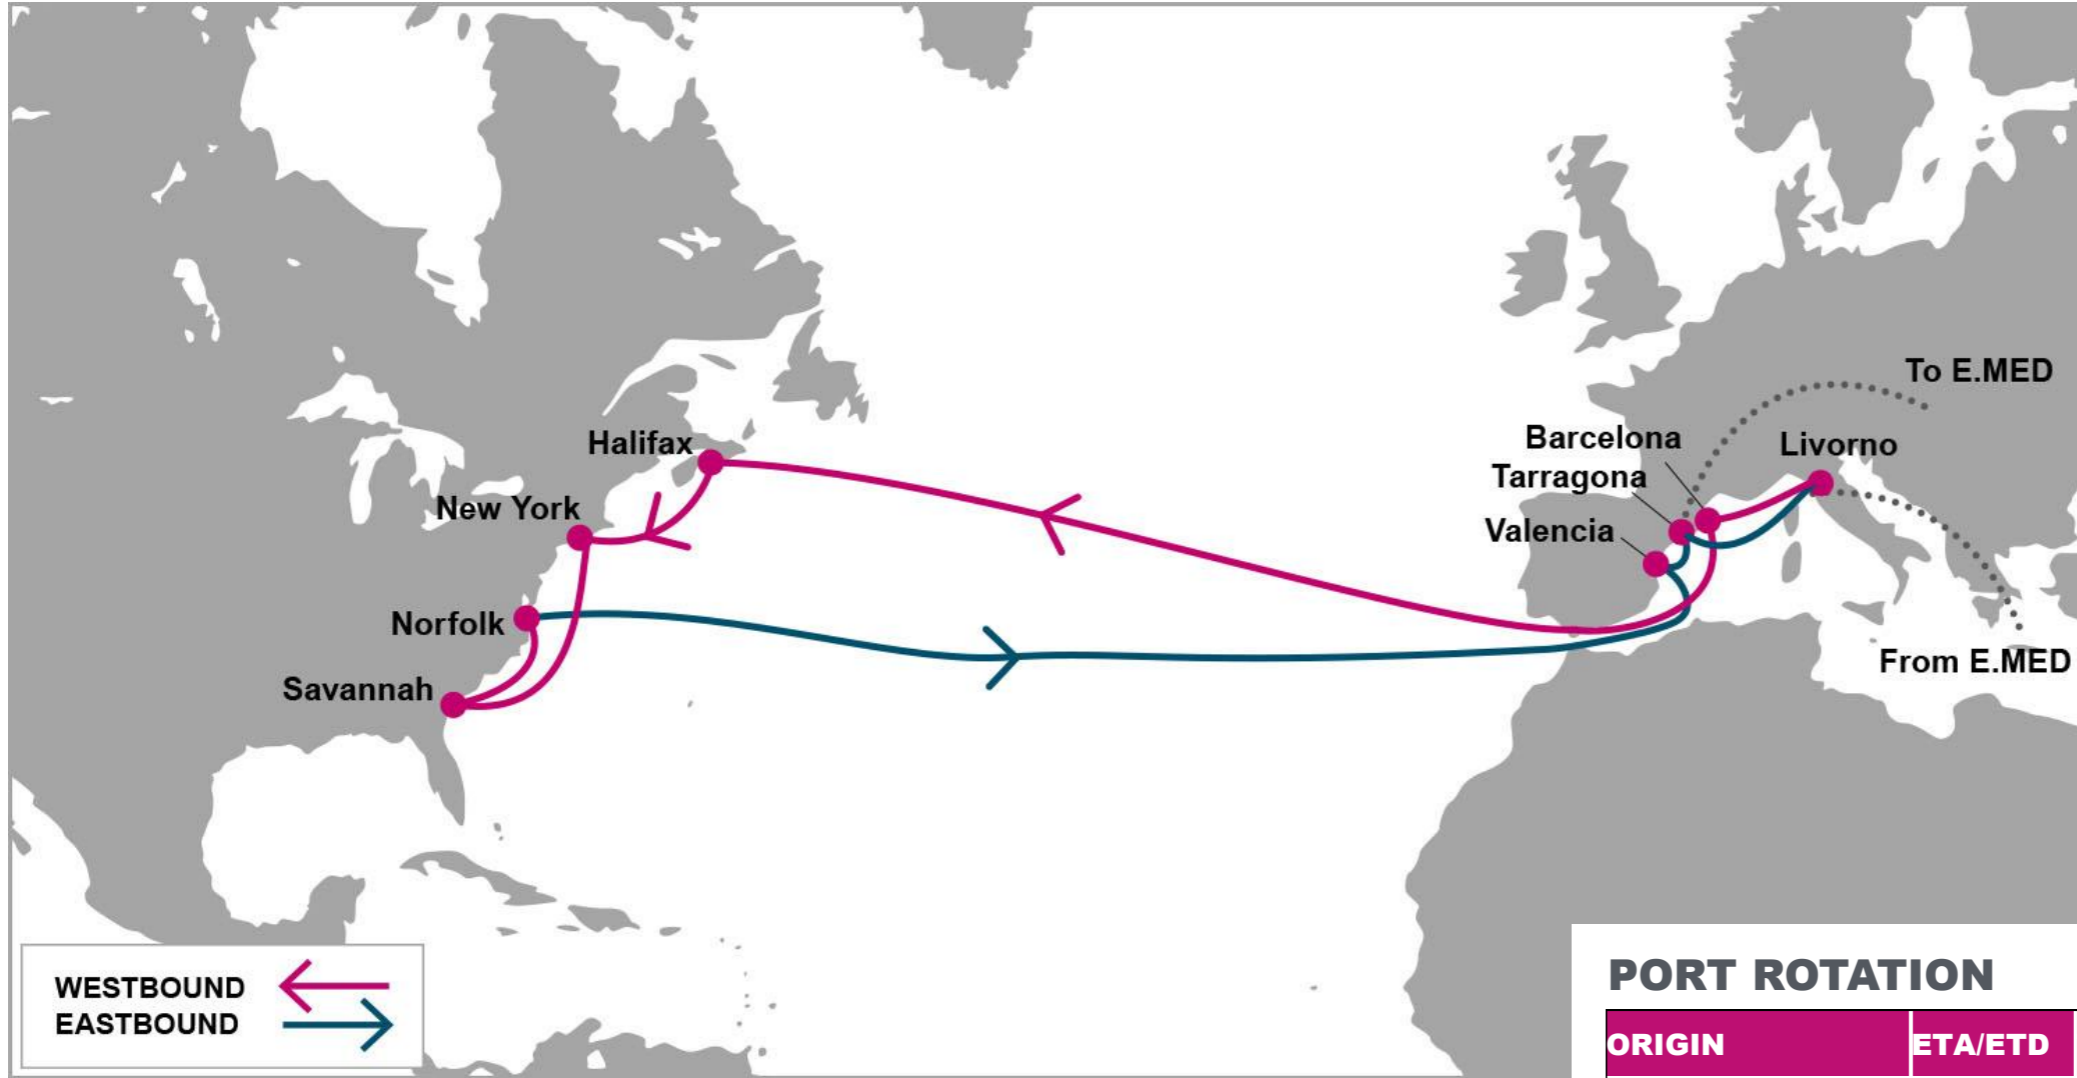

For more information, please click [here](#)

PORT ROTATION

(Terminals are subject to change)

ORIGIN	ETA/ETD	TERMINAL
Livorno	FRI/SAT	TDT Terminal Darsena Toscana SRL
Barcelona	MON/TUE	APM Terminals Barcelona
Halifax	FRI/FRI	Halterm - Halifax
New York	SUN/MON	Maher Terminals
Savannah	WED/THU	Garden City Terminal
Norfolk	SAT/SAT	Norfolk International Terminal (NIT)
Valencia	SAT/SUN	TCV Stevedoring Company SA
Tarragona	MON/TUE	DPW Tarragona
Livorno	FRI/SAT	TDT Terminal Darsena Toscana SRL
Turnaround days: 56		

W/B	HFX	NYC	SAV	ORF	E/B	VLC	TRG	LIV
LIV	13	15	18	21	HFX	22	24	42
BCN	10	12	15	18	NYC	19	21	39
					SAV	16	18	36
					ORF	14	16	34

KEY TRANSIT TABLE - UNLOCODE PORT NAME & COUNTRY NAME

FOS: Fos, France | GOA: Genoa, Italy | SPE: La Spezia, Italy | BCN: Barcelona, Spain | VLC: Valencia, Spain | NYC: New York, USA | ORF: Norfolk, USA | SAV: Savannah, USA | MIA: Miami, USA | ALG: Algeciras, Spain

NOTE: Transit times and port rotation are as of now and subject to change