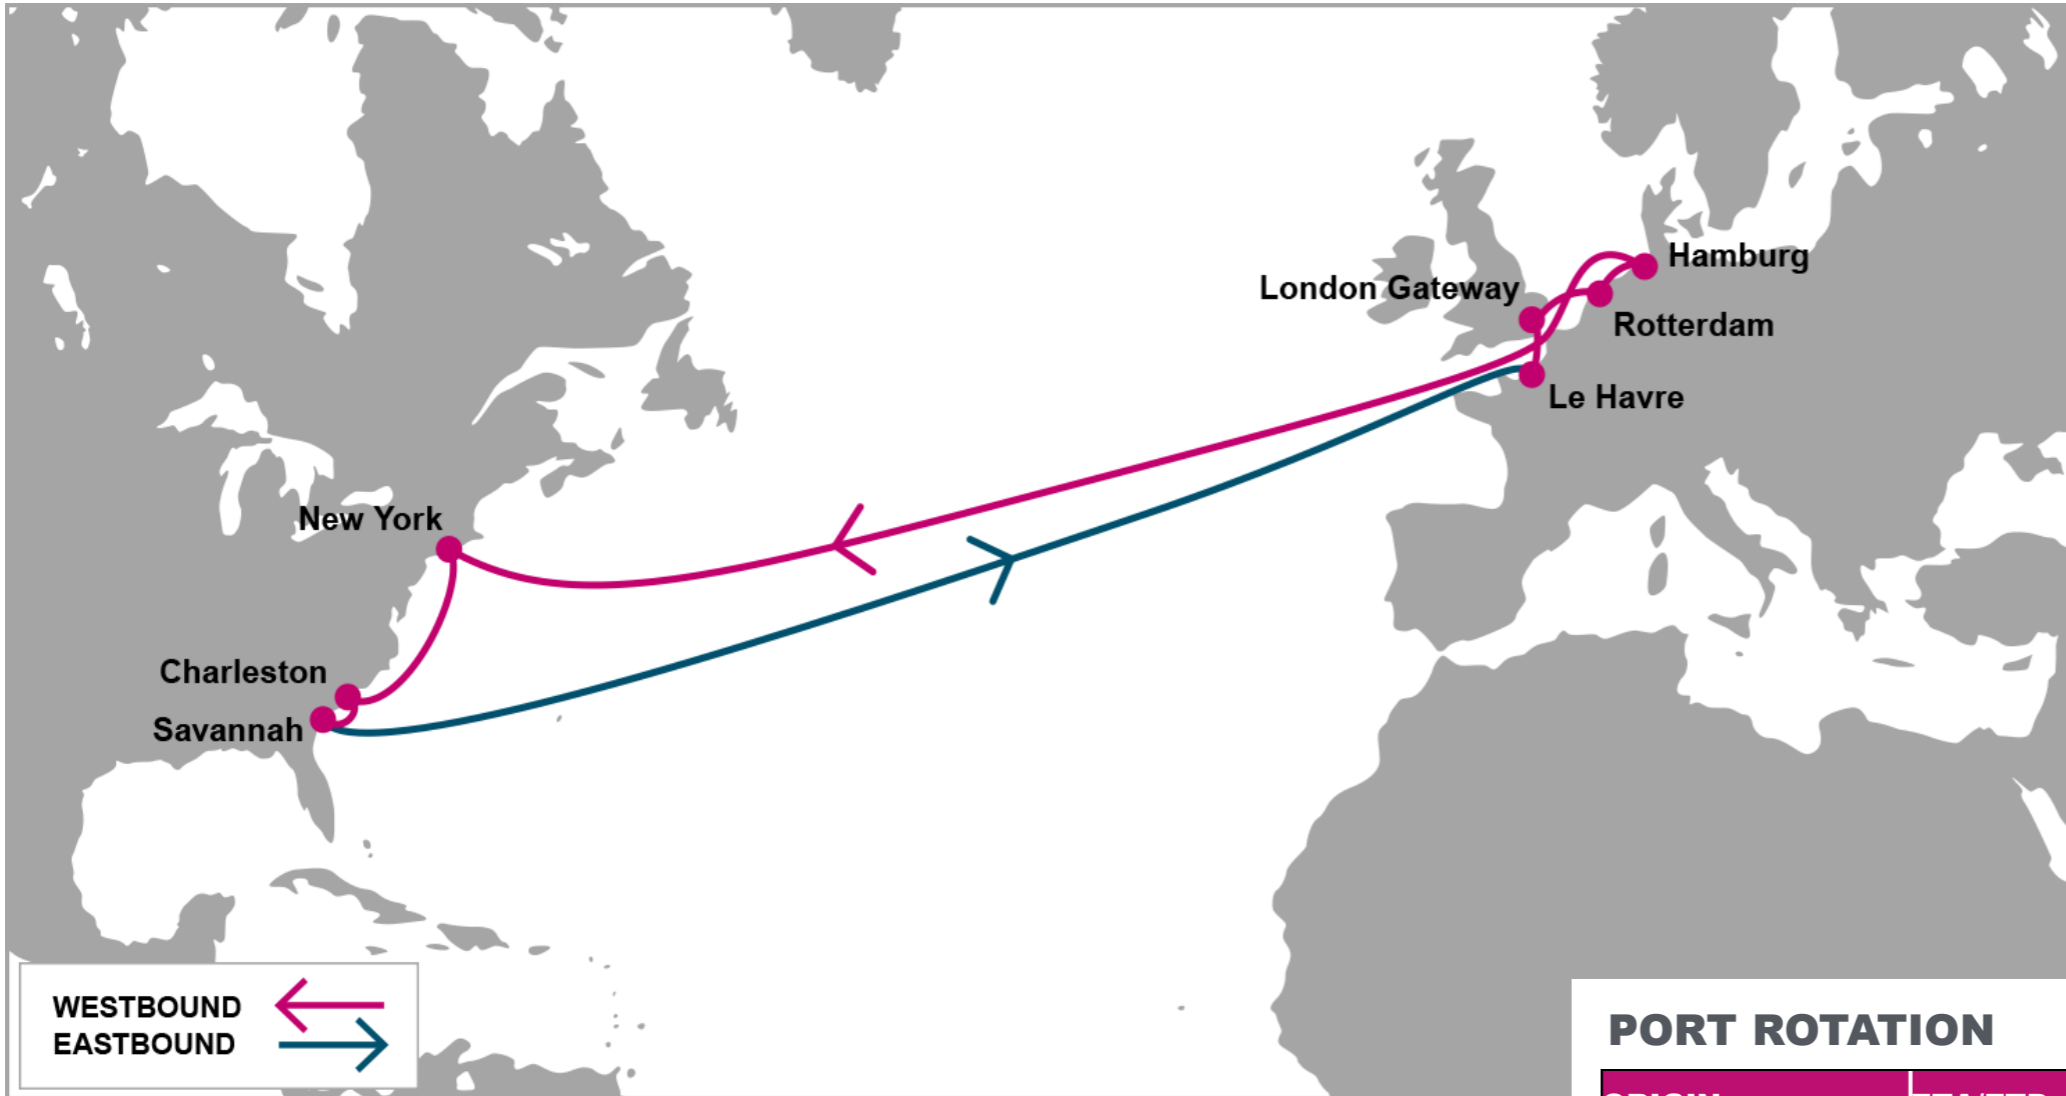

For more information, please click [here](#)

W/B	NYC	CHS	SAV	E/B	LEH	LGP	RTM	HAM
LEH	16	20	23	NYC	17	19	20	22
LGP	15	19	22	CHS	13	15	16	18
RTM	13	17	20	SAV	10	12	13	15
HAM	11	15	18					

PORT ROTATION

(Terminals are subject to change)

ORIGIN	ETA/ETD	TERMINAL
Le Havre	SAT/SUN	Le Havre North Terminals-Quais de AMERIQUE (CNMP)
London Gateway	MON/MON	London Gateway Terminal (LGW)
Rotterdam	TUE/WED	ECT Delta Terminals
Hamburg	THU/FRI	HHLA Container Terminal Altenwerder (CTA)
New York	TUE/WED	Maher Terminals
Charleston	SAT/SUN	Wando Welch Terminal
Savannah	TUE/WED	Garden City Terminal
Le Havre	SAT/SUN	Le Havre North Terminals-Quais de AMERIQUE (CNMP)
Turnaround days: 35		

KEY TRANSIT TABLE - UNLOCODE PORT NAME & COUNTRY NAME

LGP: London Gateway, UK | **LEH:** Le Havre, France | **RTM:** Rotterdam, Netherland | **HAM:** Hamburg, Germany | **NYC:** New York, USA | **CHS:** Charleston, USA | **SAV:** Savannah, USA

NOTE: Transit times and port rotation are as of now and subject to change