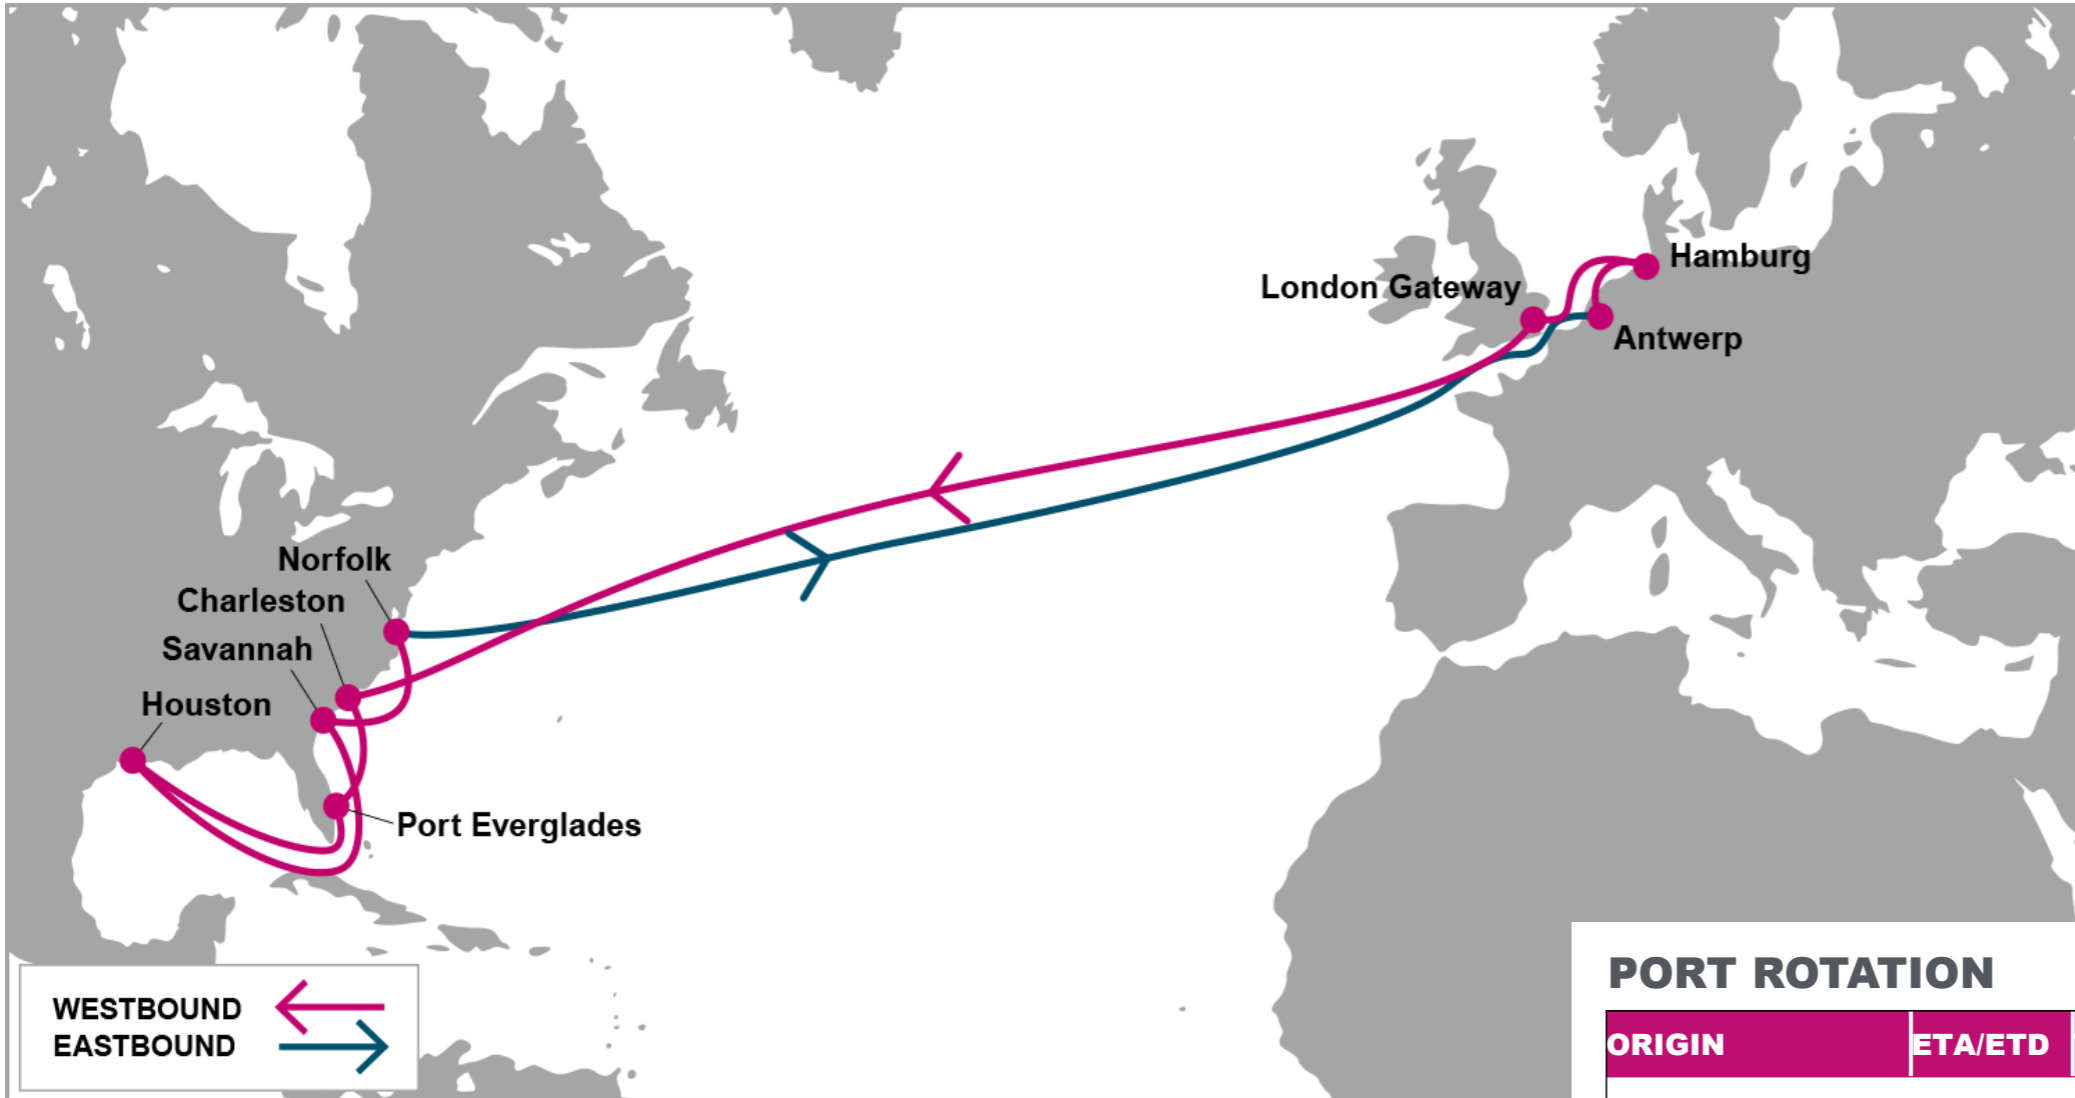

For more information, please click [here](#)

PORT ROTATION

(Terminals are subject to change)

ORIGIN	ETA/ETD	TERMINAL
Antwerp	THU/FRI	PSA Antwerp
Hamburg	SAT/SUN	HHLA Container Terminal Altenwerder (CTA)
London Gateway	TUE/TUE	London Gateway Terminal (LGW)
Charleston	FRI/SAT	North Charleston Terminal
Port Everglades	MON/TUE	Florida International Terminals (FIT)
Houston	FRI/SUN	Port Of Houston Authority (BBC)
Savannah	SAT/SAT	Garden City Terminal
Norfolk	MON/TUE	Norfolk International Terminal (NIT)
Antwerp	THU/FRI	PSA Antwerp
Turnaround days: 42		

W/B	CHS	PEF	HOU	SAV	ORF	E/B	ANR	HAM	LGP
ANR	14	17	21	29	31	CHS	26	28	31
HAM	12	15	19	27	29	PEF	23	25	28
LGP	10	13	17	25	27	HOU	18	20	23
						SAV	11	13	16
						ORF	9	11	14

KEY TRANSIT TABLE - UNLOCODE PORT NAME & COUNTRY NAME

ANR: Antwerp, Belgium | HAM: Hamburg, Germany | LGP: London Gateway, UK | CHS: Charleston, USA | PEF: Port Everglades, USA | HOU: Houston, USA | SAV: Savannah, USA | ORF: Norfolk, USA

NOTE: Transit times and port rotation are as of now and subject to change