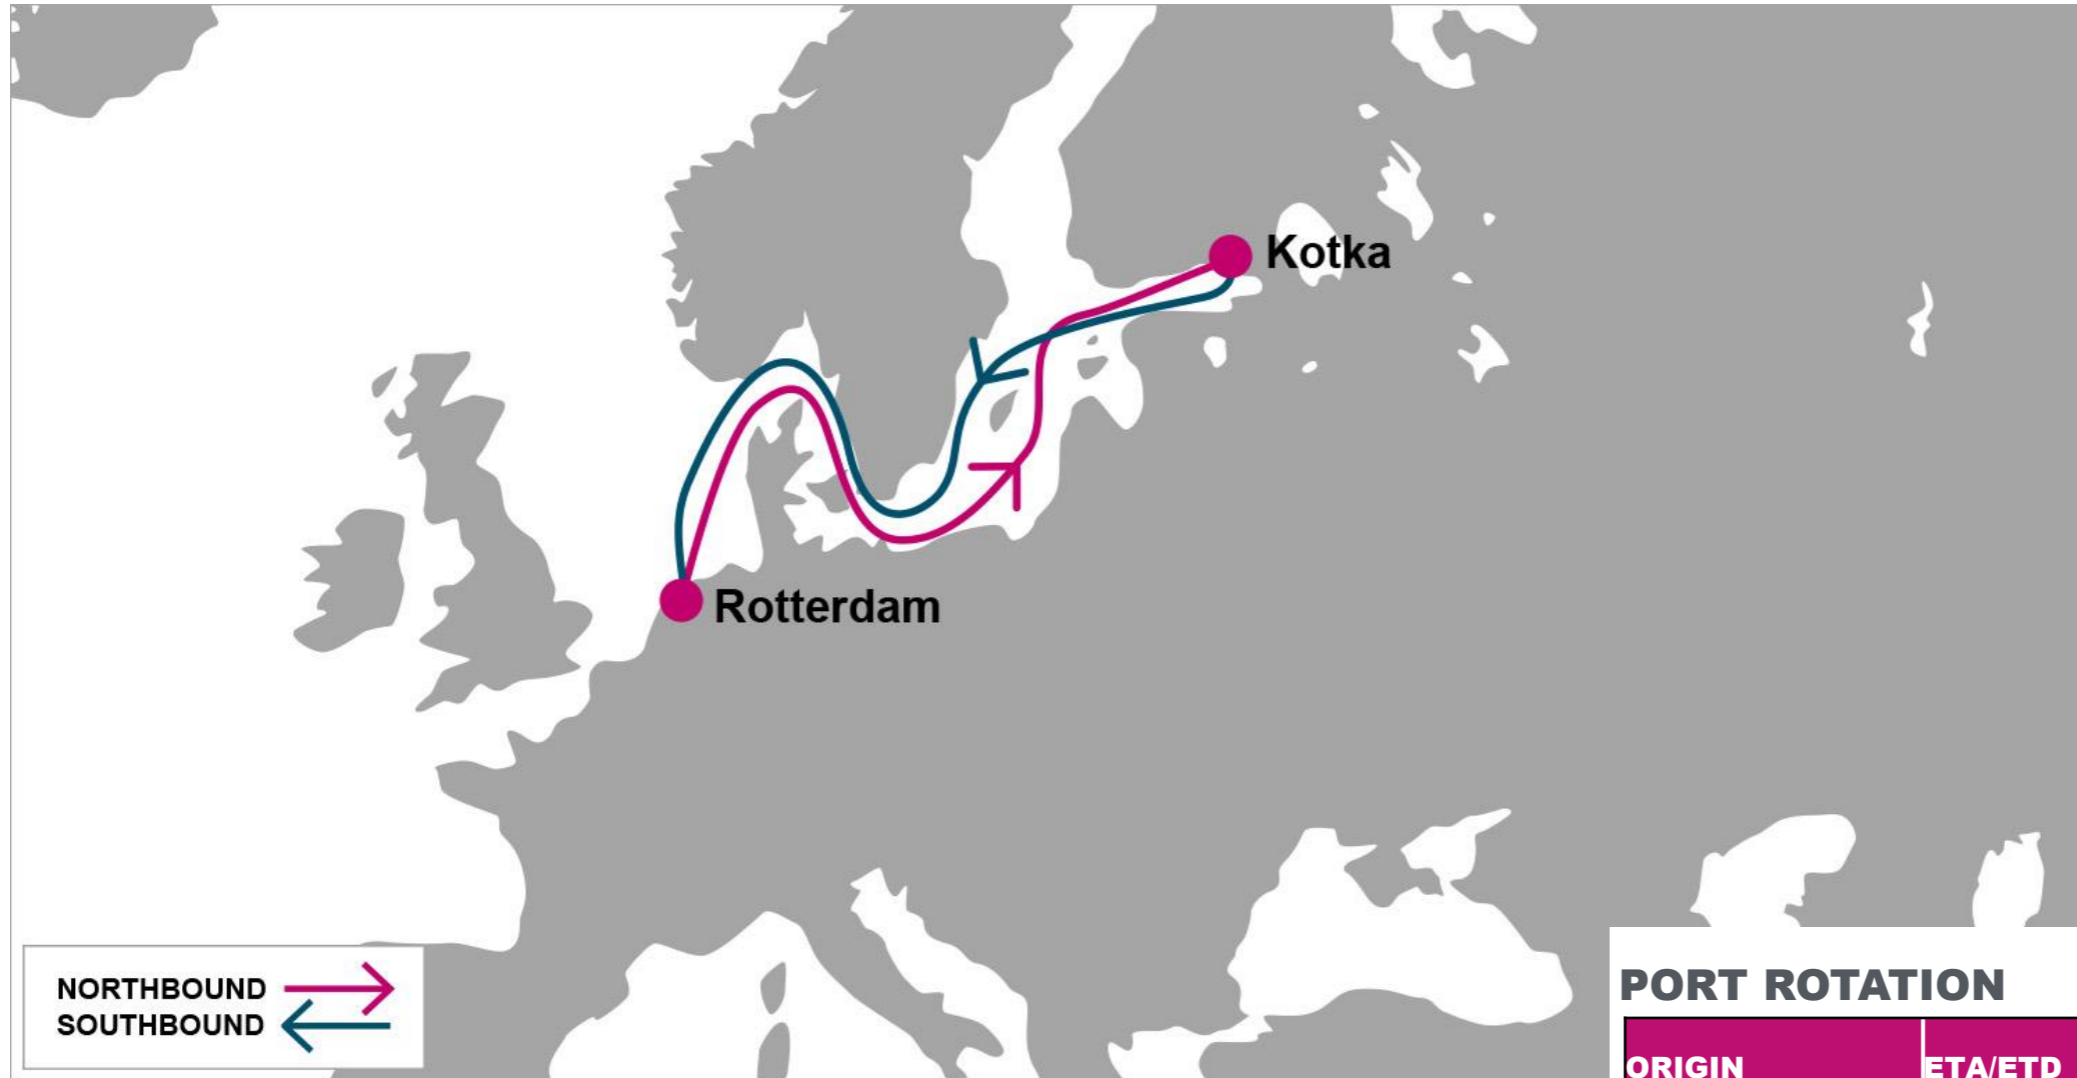

For more information, please click [here](#)

N/B	KTK	S/B	RTM
RTM¹	9	KTK	4
RTM²	7		

PORT ROTATION

(Terminals are subject to change)

ORIGIN	ETA/ETD	TERMINAL
Rotterdam¹	TUE/WED	Rotterdam World Gateway (RWG)
Rotterdam²	THUR/FRI	ECT Delta Terminal
Kotka	FRI/FRI	Steveco Mussalo
Rotterdam	TUE/WED	Rotterdam World Gateway (RWG)
Turnaround days: 14		

KEY TRANSIT TABLE - UNLOCODE PORT NAME & COUNTRY NAME

RTM: Rotterdam, Netherland | KTK: Kotka, Finland

NOTE: Transit times and port rotation are as of now and subject to change