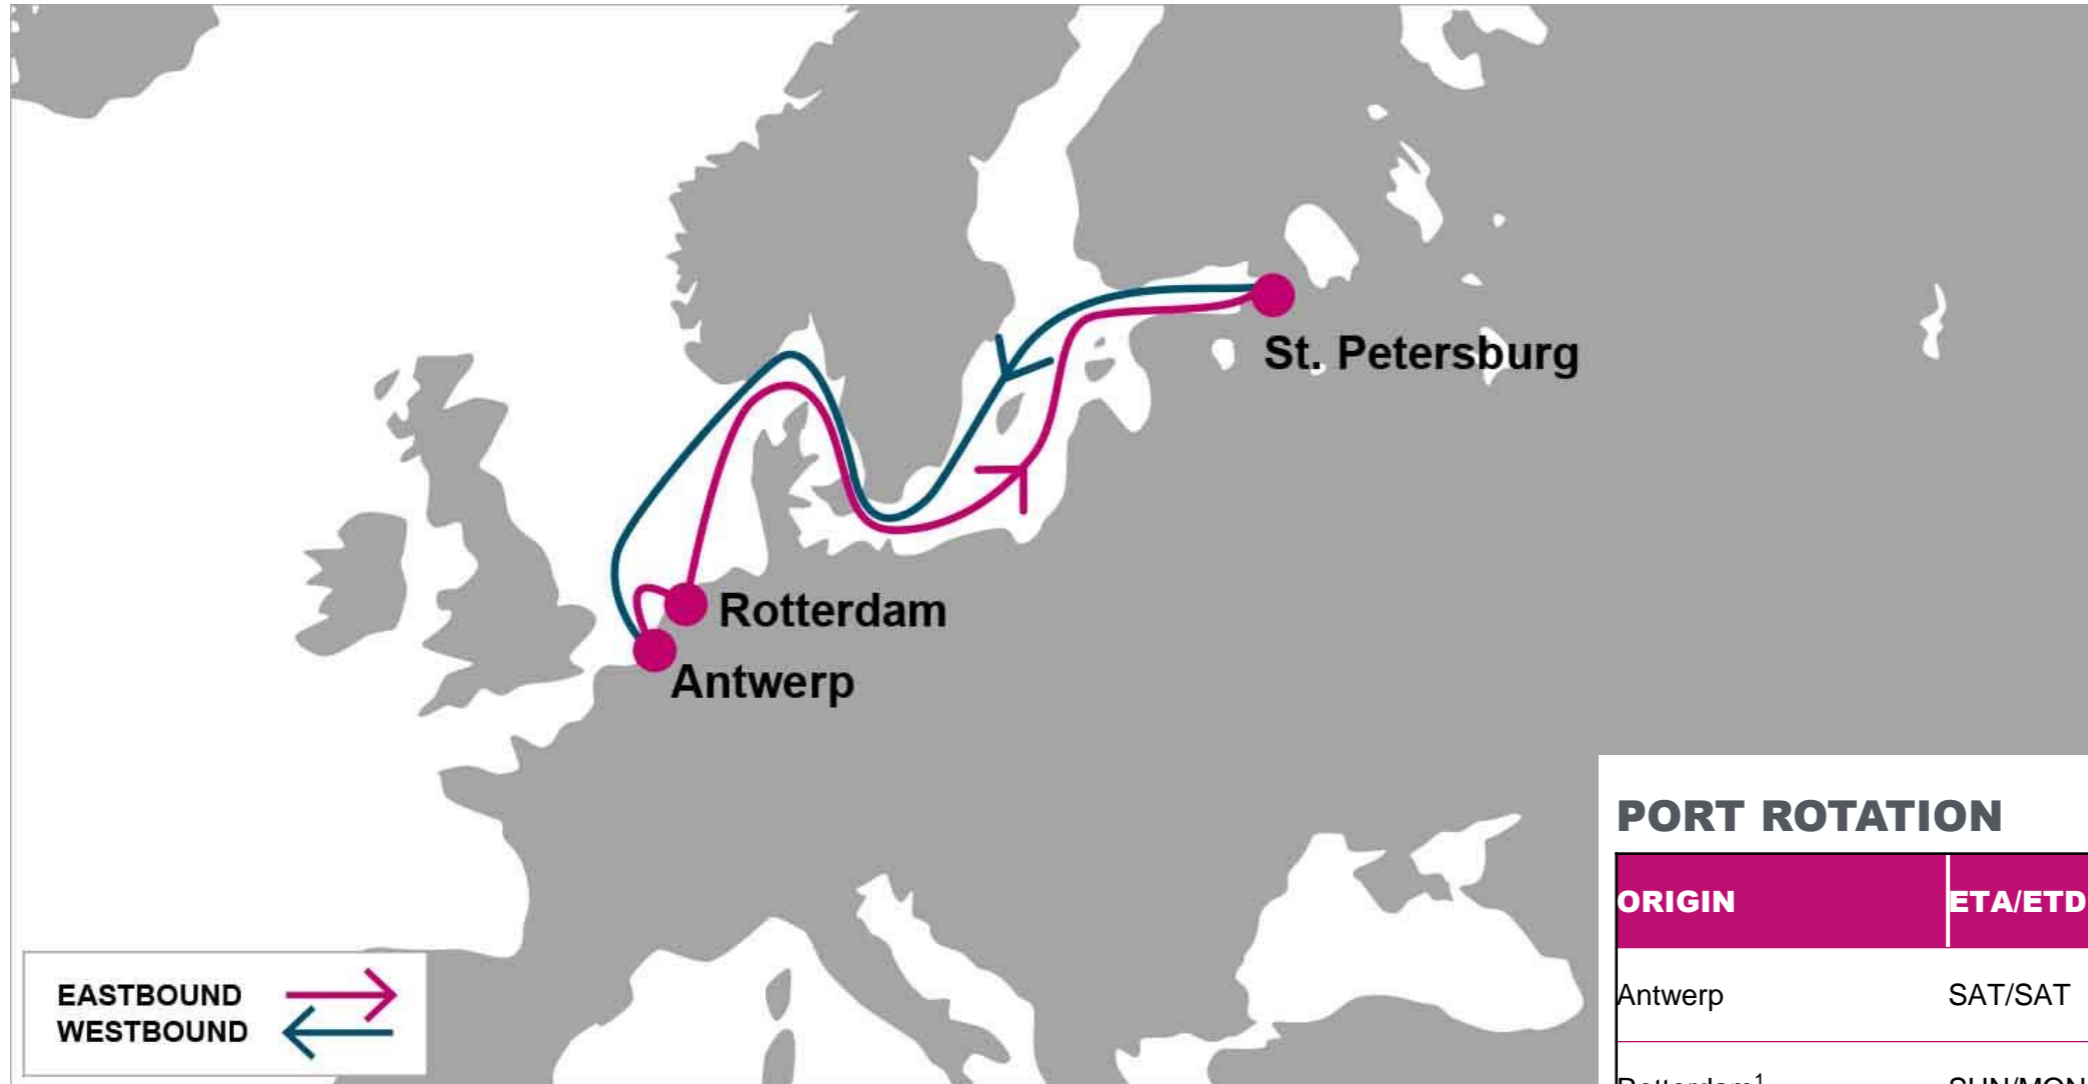

N/B	HEL	KTK	S/B	ANR	RTM
RTM ¹	5	6	HEL	5	7
RTM ²	3	4	KTK	4	6

KEY TRANSIT TABLE - UNLOCODE PORT NAME & COUNTRY NAME

ANR: Antwerp, Belgium | RTM: Rotterdam, Netherland | HEL: Helsinki, Finland | KTK: Kotka, Finland

NOTE: Transit times and port rotation are as of now and subject to change

For more information, please click [here](#)

N/B	KTK	S/B	RTM
RTM ¹	9	KTK	4
RTM ²	7		

PORT ROTATION

(Terminals are subject to change)

ORIGIN	ETA/ETD	TERMINAL
Rotterdam ¹	TUE/WED	Rotterdam World Gateway (RWG)
Rotterdam ²	THUR/FRI	ECT Delta Terminal
Kotka	FRI/FRI	Steveco Mussalo
Rotterdam	TUE/WED	Rotterdam World Gateway (RWG)
Turnaround days: 14		

KEY TRANSIT TABLE - UNLOCODE PORT NAME & COUNTRY NAME

RTM: Rotterdam, Netherland | KTK: Kotka, Finland

NOTE: Transit times and port rotation are as of now and subject to change

For more information, please click [here](#)