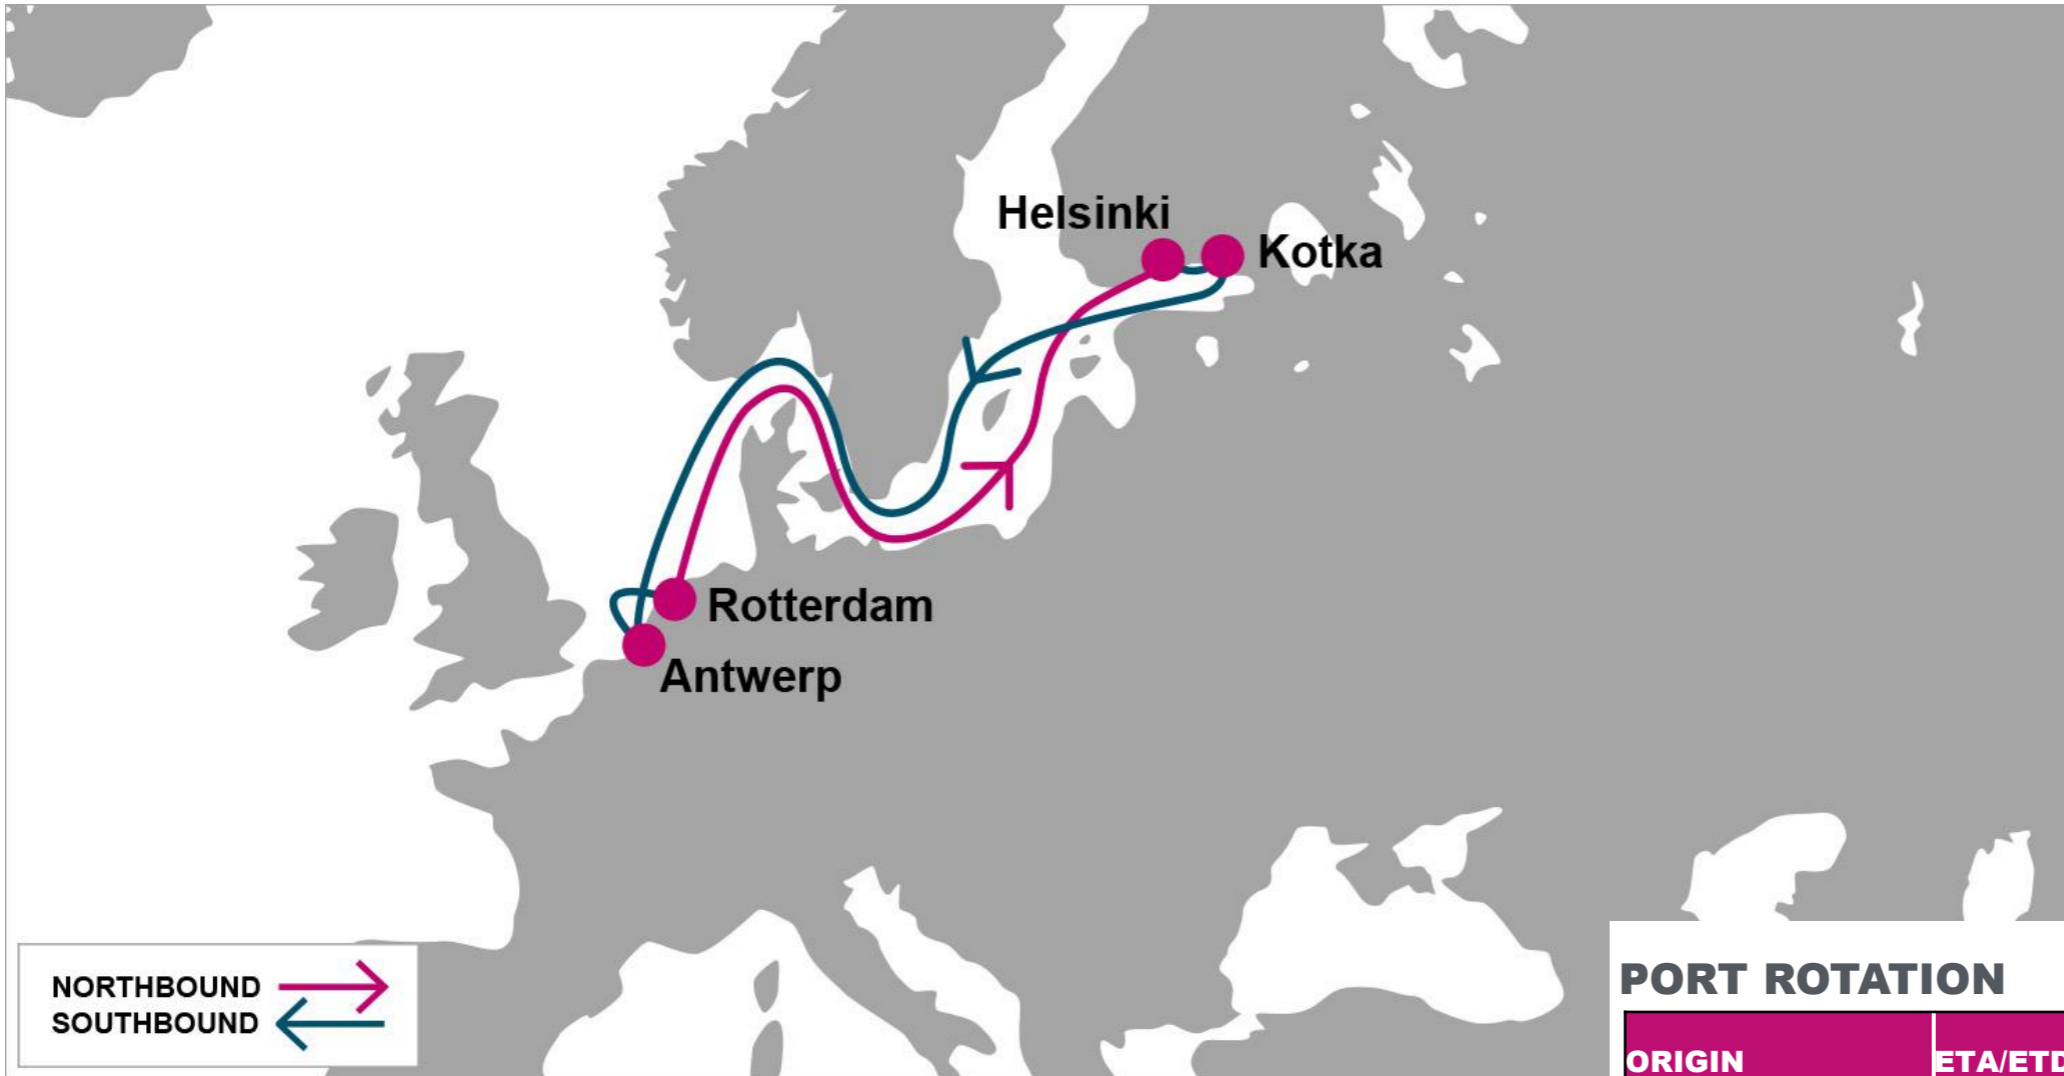

For more information, please click [here](#)

PORT ROTATION

(Terminals are subject to change)

ORIGIN	ETA/ETD	TERMINAL
Rotterdam¹	TUE/WED	ECT Delta Terminal
Rotterdam²	THU/SAT	Rotterdam World Gateway (RWG)
Helsinki	TUE/TUE	Steveco Terminal Helsinki Vuosaari
Kotka	WED/WED	Steveco Mussalo
Antwerp	SUN/MON	PSA Noordzee Terminal 913
Rotterdam	TUE/WED	ECT Delta Terminal
Turnaround days: 14		

N/B	HEL	KTK	S/B	ANR	RTM
RTM¹	5	6	HEL	5	7
RTM²	3	4	KTK	4	6

KEY TRANSIT TABLE - UNLOCODE PORT NAME & COUNTRY NAME

ANR: Antwerp, Belgium | RTM: Rotterdam, Netherland | HEL: Helsinki, Finland | KTK: Kotka, Finland

NOTE: Transit times and port rotation are as of now and subject to change