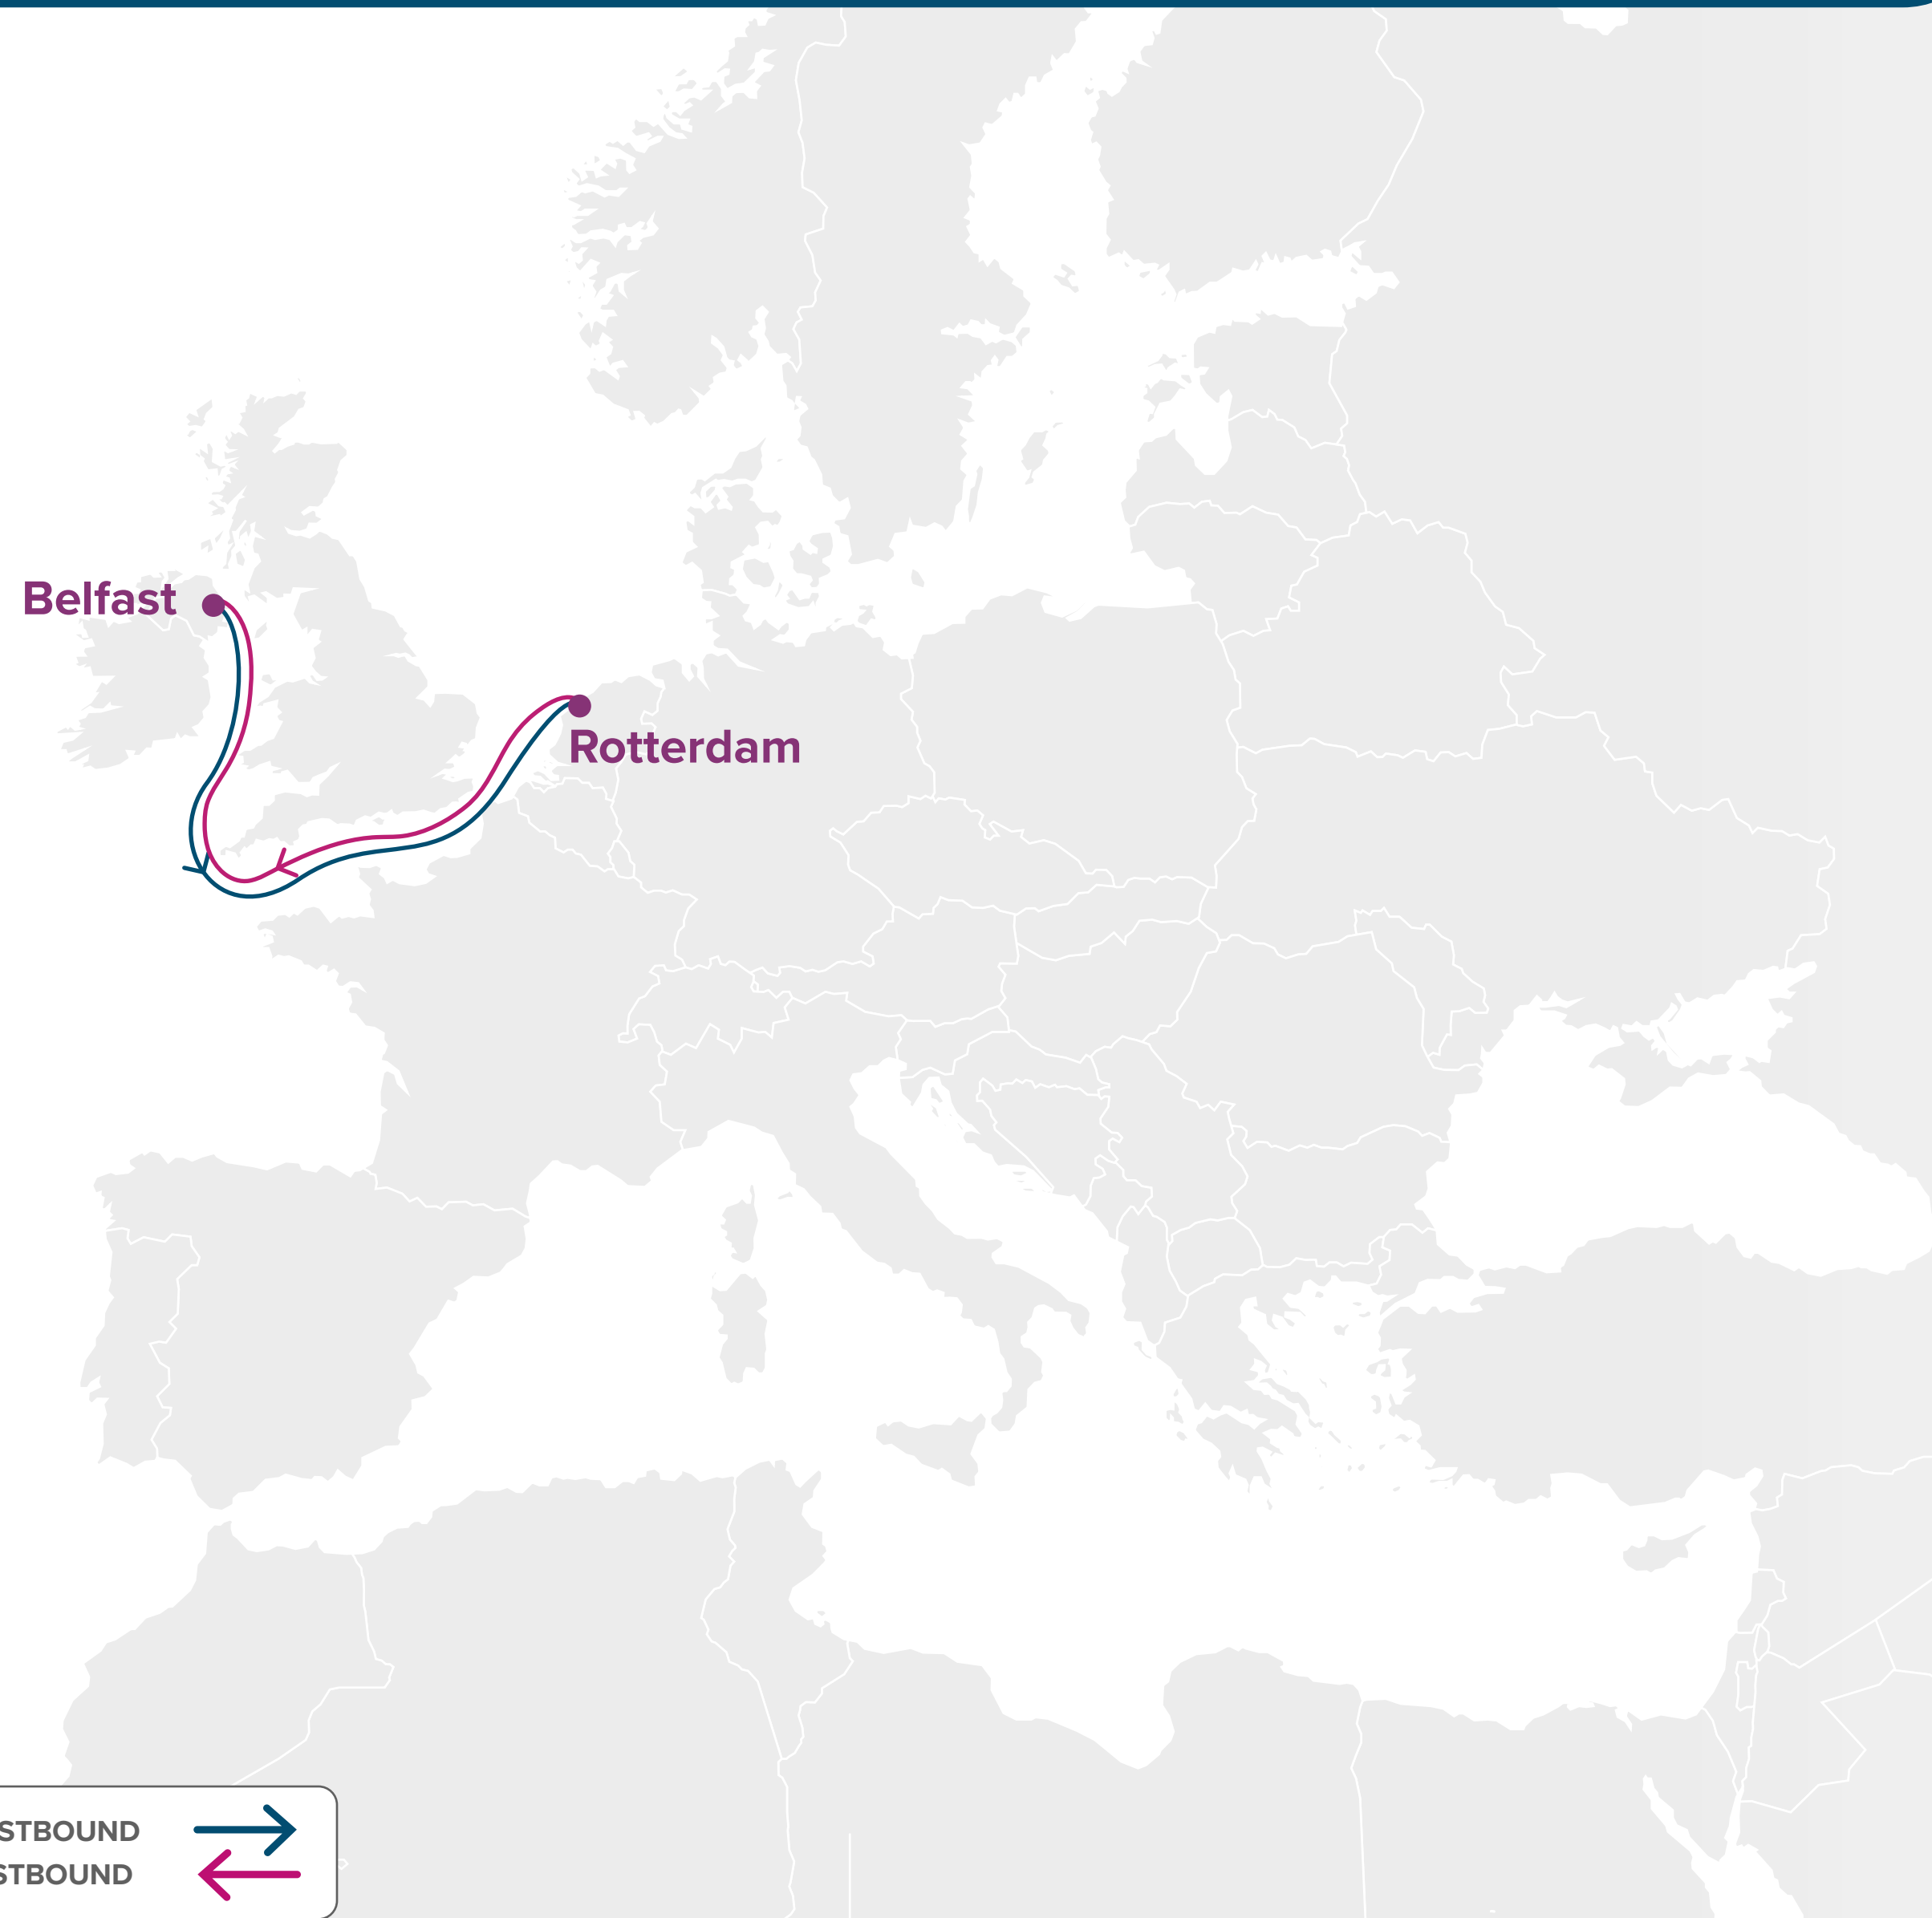

Port Rotation

(Terminals are subject to change)

PROFORMA 3

ORIGIN	CODE	ETA	ETD	TERMINAL
ROTTERDAM	RTM	THU	THU	ECT Delta Terminal
ROTTERDAM	RTM	THU	FRI	Hutchison Ports Delta II
ROTTERDAM	RTM	FRI	FRI	Rotterdam World Gateway (RWG)
BELFAST	BEL	TUE	THU	Belfast Container Terminal (BCT)
ROTTERDAM	RTM	SUN	SUN	ECT Delta Terminal
ROTTERDAM	RTM	MON	MON	Hutchison Ports Delta II
ROTTERDAM	RTM	MON	TUE	Rotterdam World Gateway (RWG)

TURNAROUND DAYS: 7 DAYS

Transit Time

E/B	RTM	RTM	RTM	W/B	DUB
BEL	3	4	4	RTM	5
				RTM	4
				RTM	4