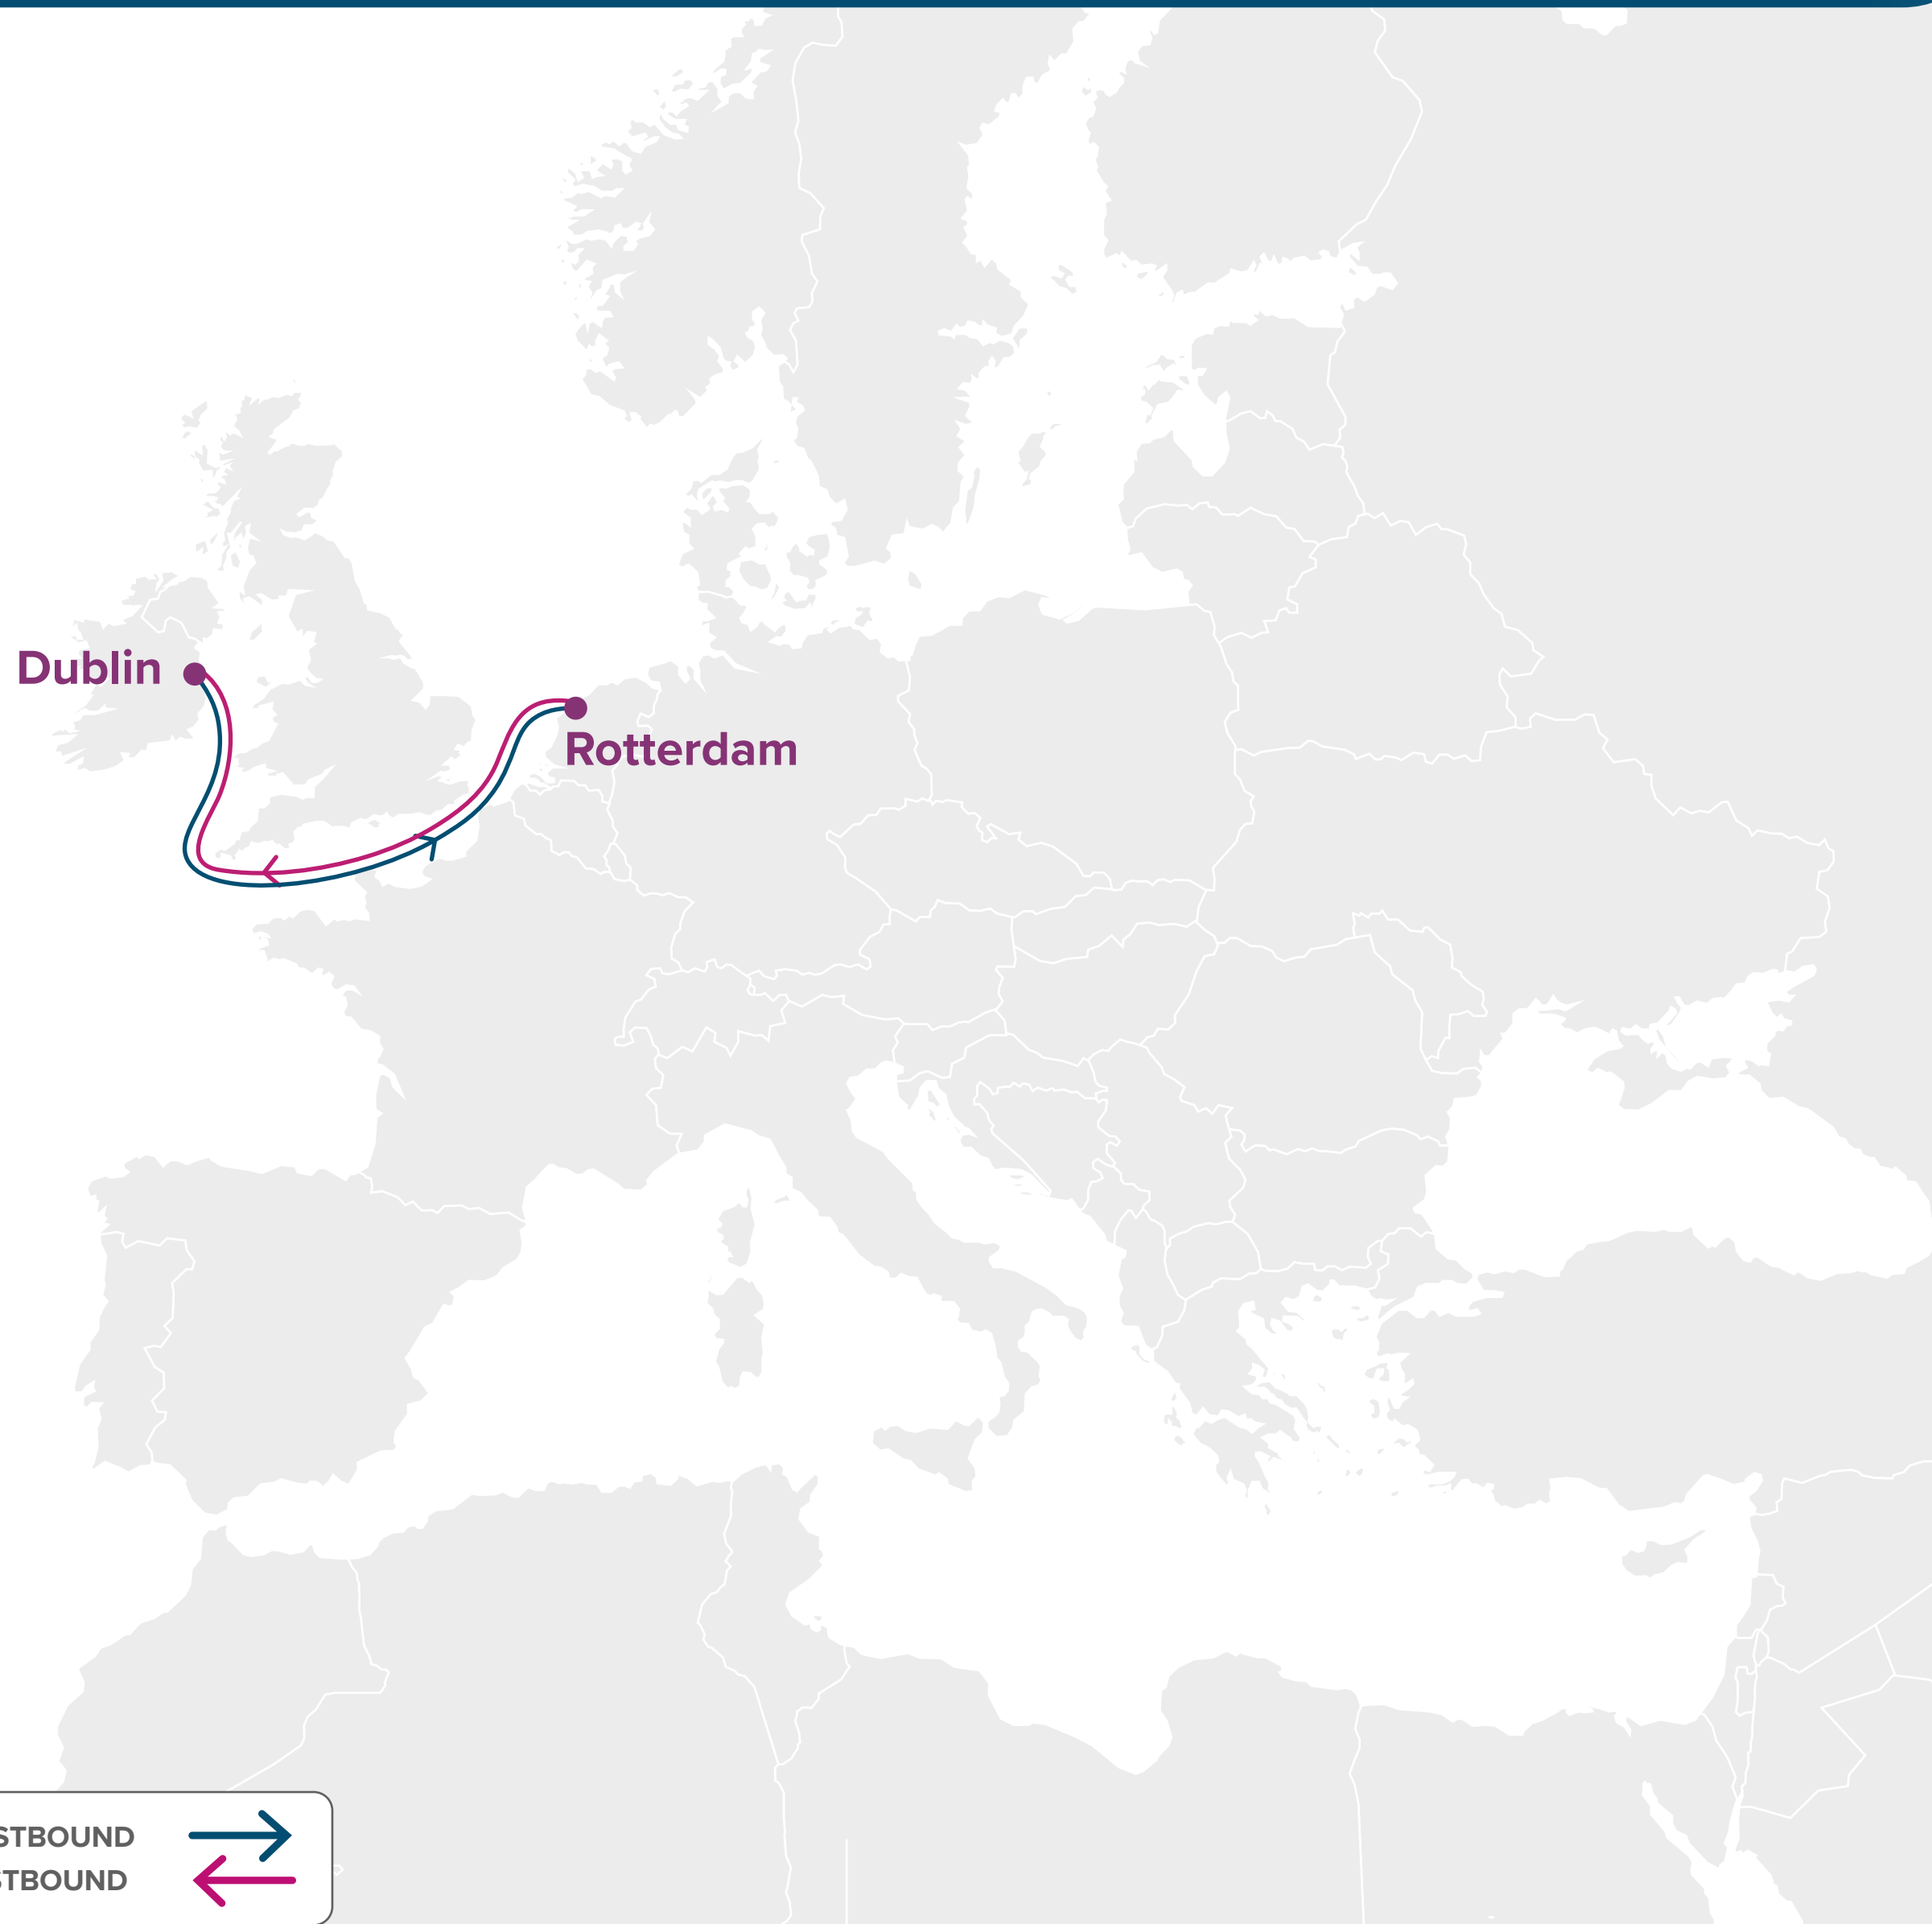

Port Rotation

(Terminals are subject to change)

PROFORMA 1				
ORIGIN	CODE	ETA	ETD	TERMINAL
ROTTERDAM	RTM	SUN	SUN	ECT Delta Terminal
ROTTERDAM	RTM	MON	MON	Hutchison Ports Delta II
ROTTERDAM	RTM	MON	TUE	Rotterdam World Gateway (RWG)
DUBLIN	DUB	THU	SAT	Dublin South Bank Quay Container Terminal
ROTTERDAM	RTM	TUE	TUE	Hutchison Ports Delta II
ROTTERDAM	RTM	WED	WED	ECT Delta Terminal
ROTTERDAM	RTM	WED	WED	Rotterdam World Gateway (RWG)
TURNAROUND DAYS: 9 DAYS				

Transit Time

E/B	RTM	RTM	RTM	W/B	DUB
DUB	3	4	4	RTM	4
				RTM	3
				RTM	2