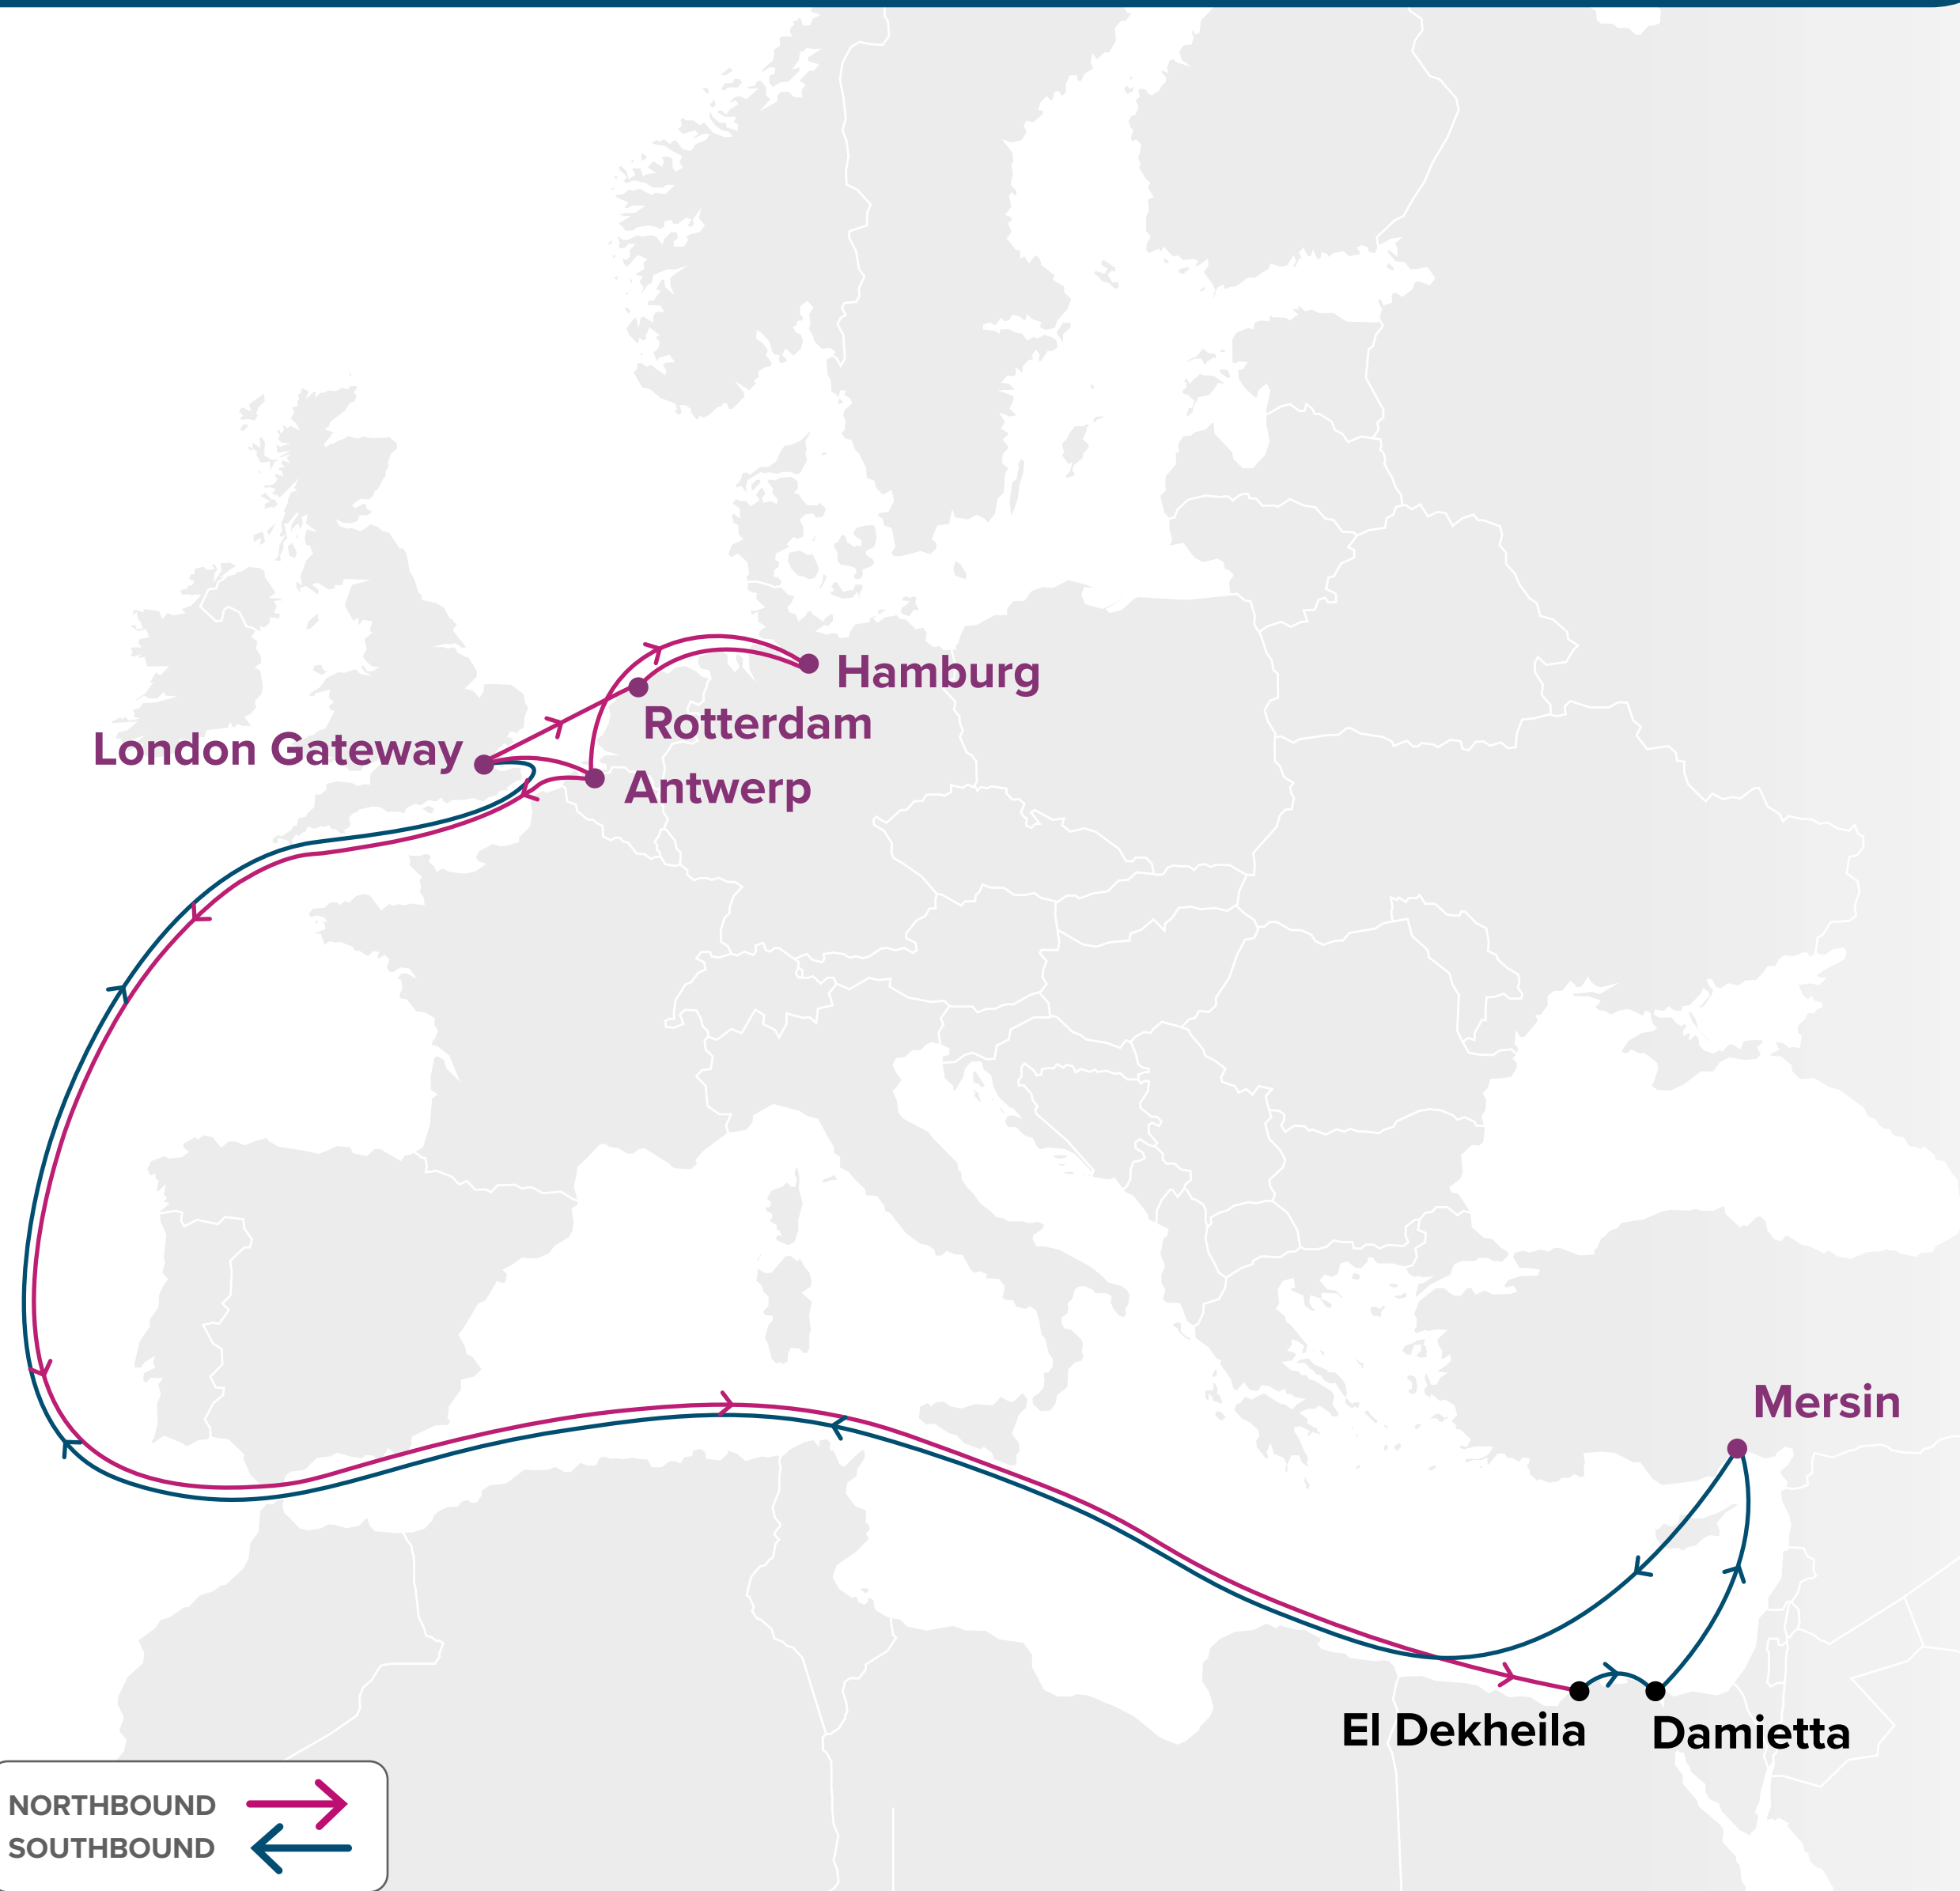

Port Rotation

(Terminals are subject to change)

ORIGIN	CODE	ETA	ETD	TERMINAL
LONDON GATEWAY	LGP	SAT	SUN	-
ROTTERDAM	RTM	SUN	MON	-
HAMBURG	HAM	TUE	TUE	-
ANTWERP	ANR	THU	THU	-
EL DEKHEILA	ALY	SAT	SUN	-
DAMIETTA	DAM	SUN	MON	-
MERSIN	MER	WED	THU	-
LONDON GATEWAY	LGP	SAT	SUN	-

TURNAROUND DAYS: 28 DAYS

Transit Time

S/B	ALY	DAM	MER	N/B	LGP	RTM	ANR	HAM
LGP	13	14	17	ALY	13	14	15	17
RTM	12	13	16	DAM	12	13	14	16
ANR	11	12	15	MER	9	10	11	13
HAM	9	10	13