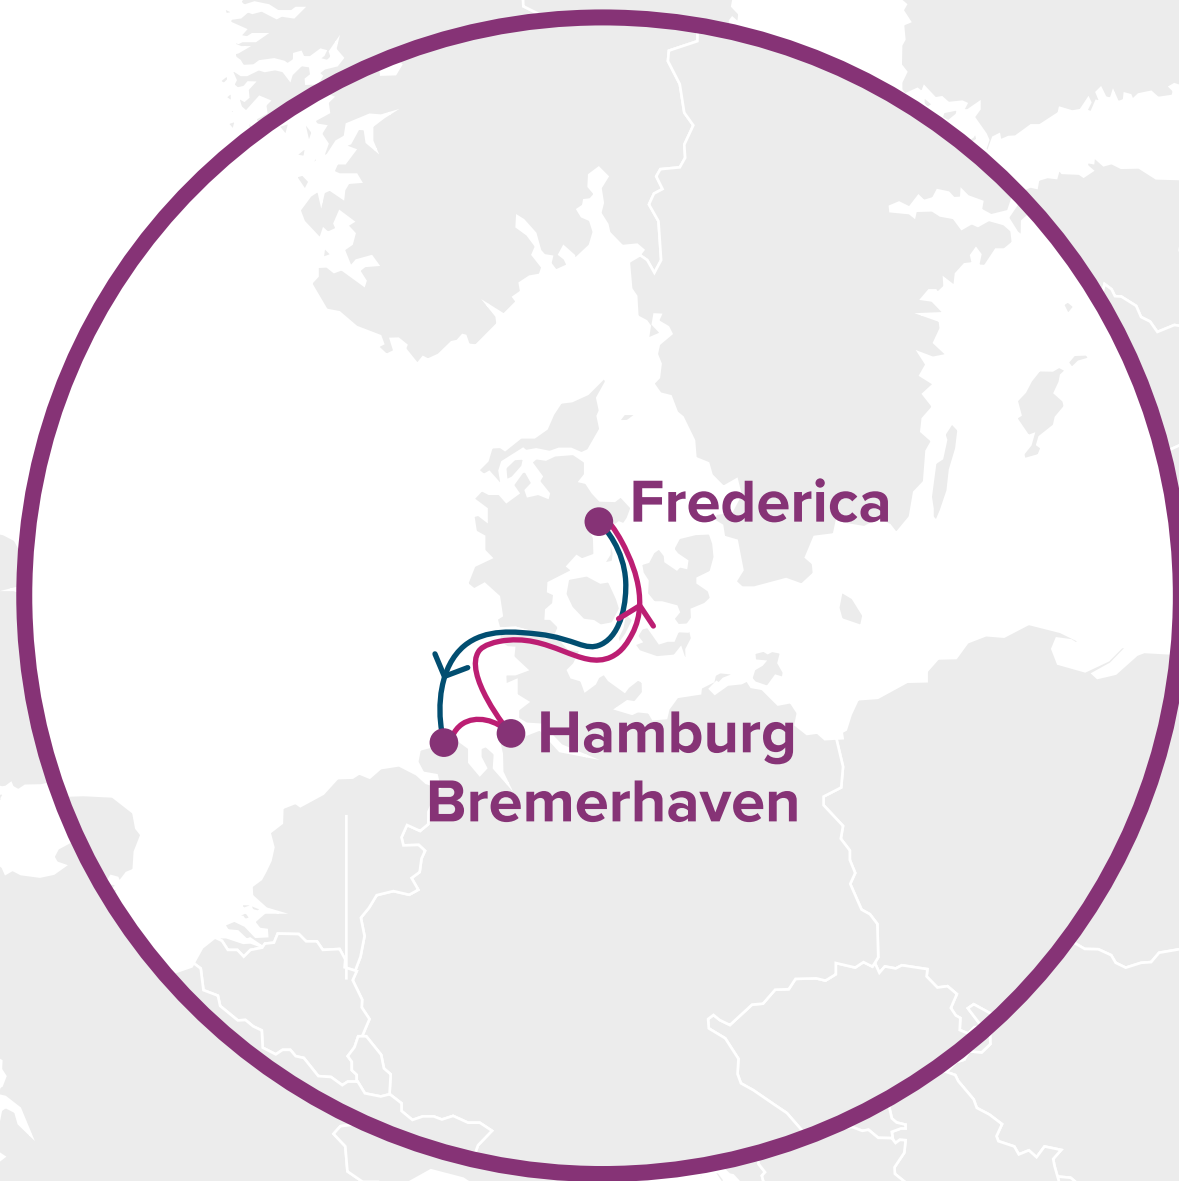

Frederica
Hamburg
Bremerhaven

Port Rotation

(Terminals are subject to change)

ORIGIN	CODE	ETA	ETD	TERMINAL
BREMERHAVEN	BRV	SAT	SUN	Eurogate
HAMBURG	HAM	SUN	MON	CTA
HAMBURG	HAM	MON	TUE	CTB
FREDERICIA	FRC	THU	THU	Fredericia Container Terminal
BREMERHAVEN	BRV	SAT	-	Eurogate

Transit Time

N/B	FRC	S/B	BRV	HAM	HAM
BRV	4	FRC	2	3	4
HAM	3				
HAM	2