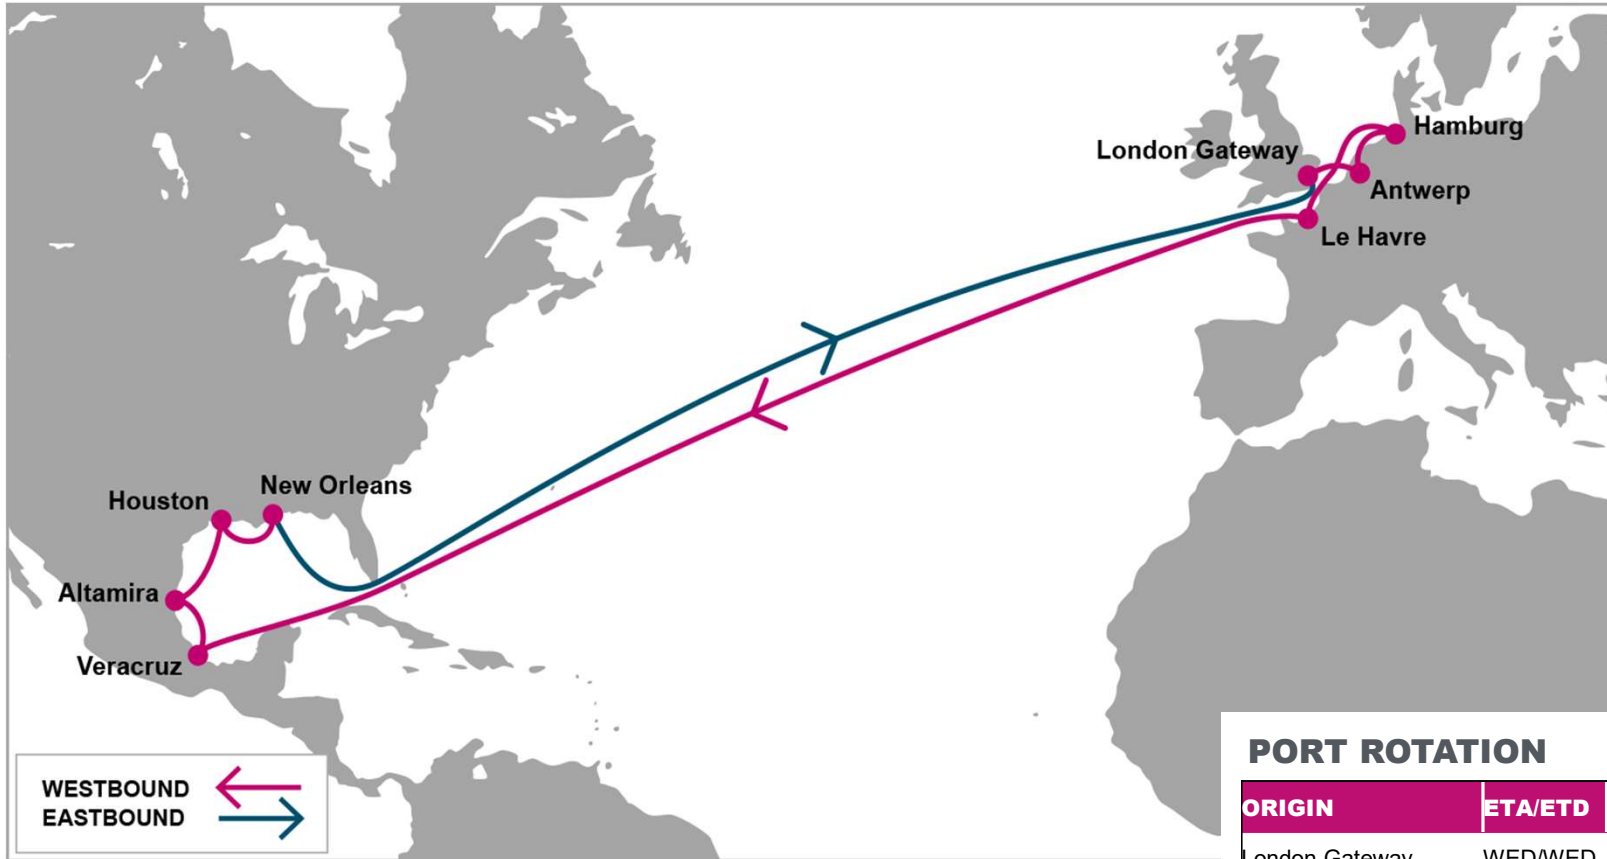

For more information, please click [here](#)

**PORT ROTATION**

(Terminals are subject to change)

| ORIGIN                     | ETA/ETD | TERMINAL  |
|----------------------------|---------|---|
| London Gateway             | WED/WED | London Gateway Terminal (LGW)                         |
| Antwerp                    | FRI/SAT | PSA Antwerp   |
| Hamburg                    | MON/TUE | HHLA Container Terminal Altenwerder (CTA)             |
| Le Havre                   | WED/THU | Le Havre North Terminals-Quais de l'Atlantique (CNMP) |
| Veracruz                   | MON/TUE | Internacional De Cont De Veracruz                     |
| Altamira                   | WED/THU | Infraestructura Portuaria Mexicana                    |
| Houston                    | SAT/SUN | Port Of Houston Auotirity (BBC)                       |
| New Orleans                | MON/TUE | Ports America   |
| London Gateway             | WED/WED | London Gateway Terminal (LGW)                         |
| <b>Turnaround days: 42</b> |         |   |

**KEY TRANSIT TABLE - UNLOCODE PORT NAME & COUNTRY NAME**

LGP: London Gateway, UK | ANR: Antwerp, Belgium | HAM: Hamburg, Germany | TUX: Tuxpan, Mexico | VER: Veracruz, Mexico | ATM: Altamira, Mexico | HOU Houston, USA | MSY: New Orleans, USA

NOTE: Transit times and port rotation are as of now and subject to change