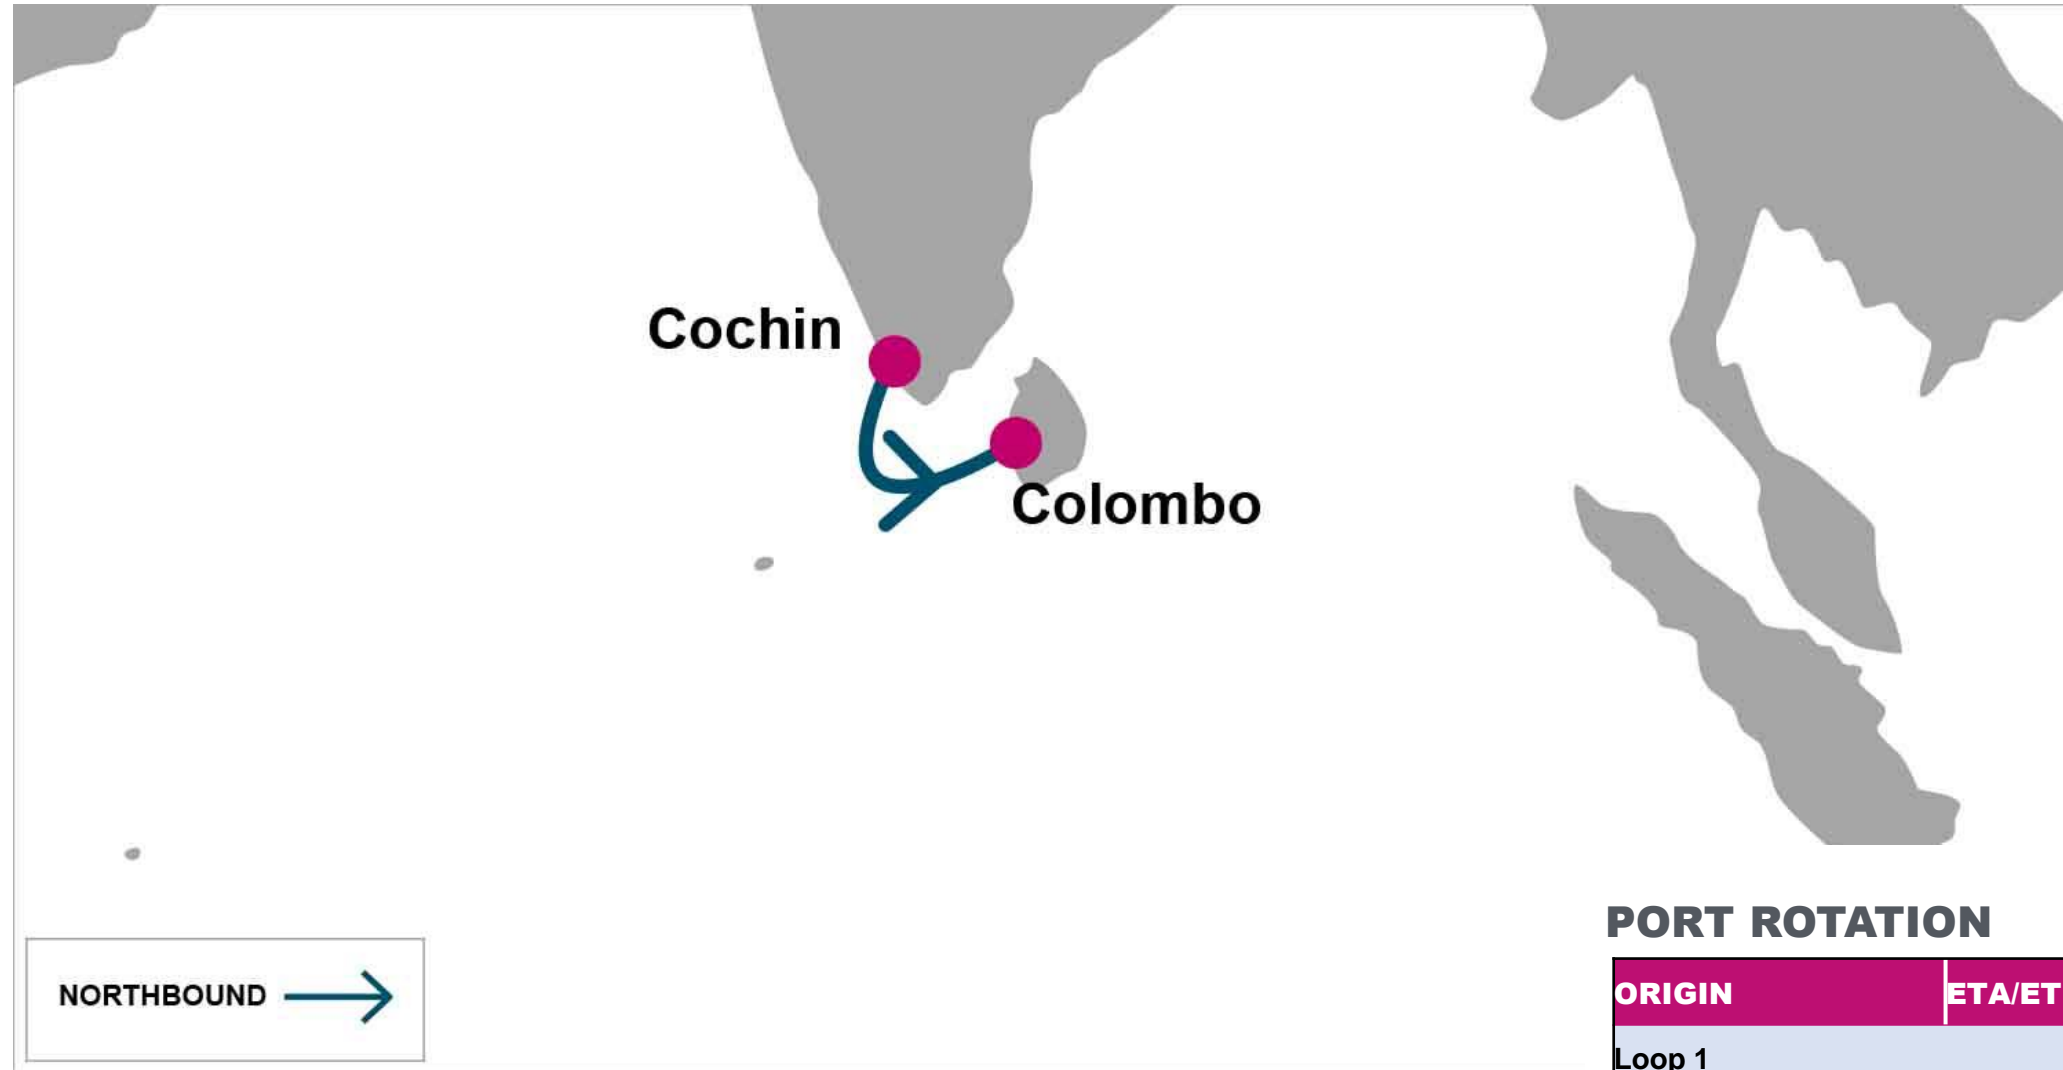

For more information, please click [here](#)

<b>N/B</b>	<b>CMB</b>
<b>COK</b>	2

**PORT ROTATION**

(Terminals are subject to change)

ORIGIN	ETA/ETD	TERMINAL
<b>Loop 1</b>		
Cochin	MON/TUE	International Container Transshipment Terminal (ICTT)
Colombo	WED/THU	Colombo International Container Terminal (CICT)
<b>Loop 3</b>		
Cochin	THU/FRI	International Container Transshipment Terminal (ICTT)
Colombo	SAT/SUN	South Asia Gateway Terminals (SAGT)

**KEY TRANSIT TABLE** - UNLOCODE PORT NAME & COUNTRY NAME

**CMB:** Colombo, Pakistan | **COK:** Cochin, India

NOTE: Transit times and port rotation are as of now and subject to change