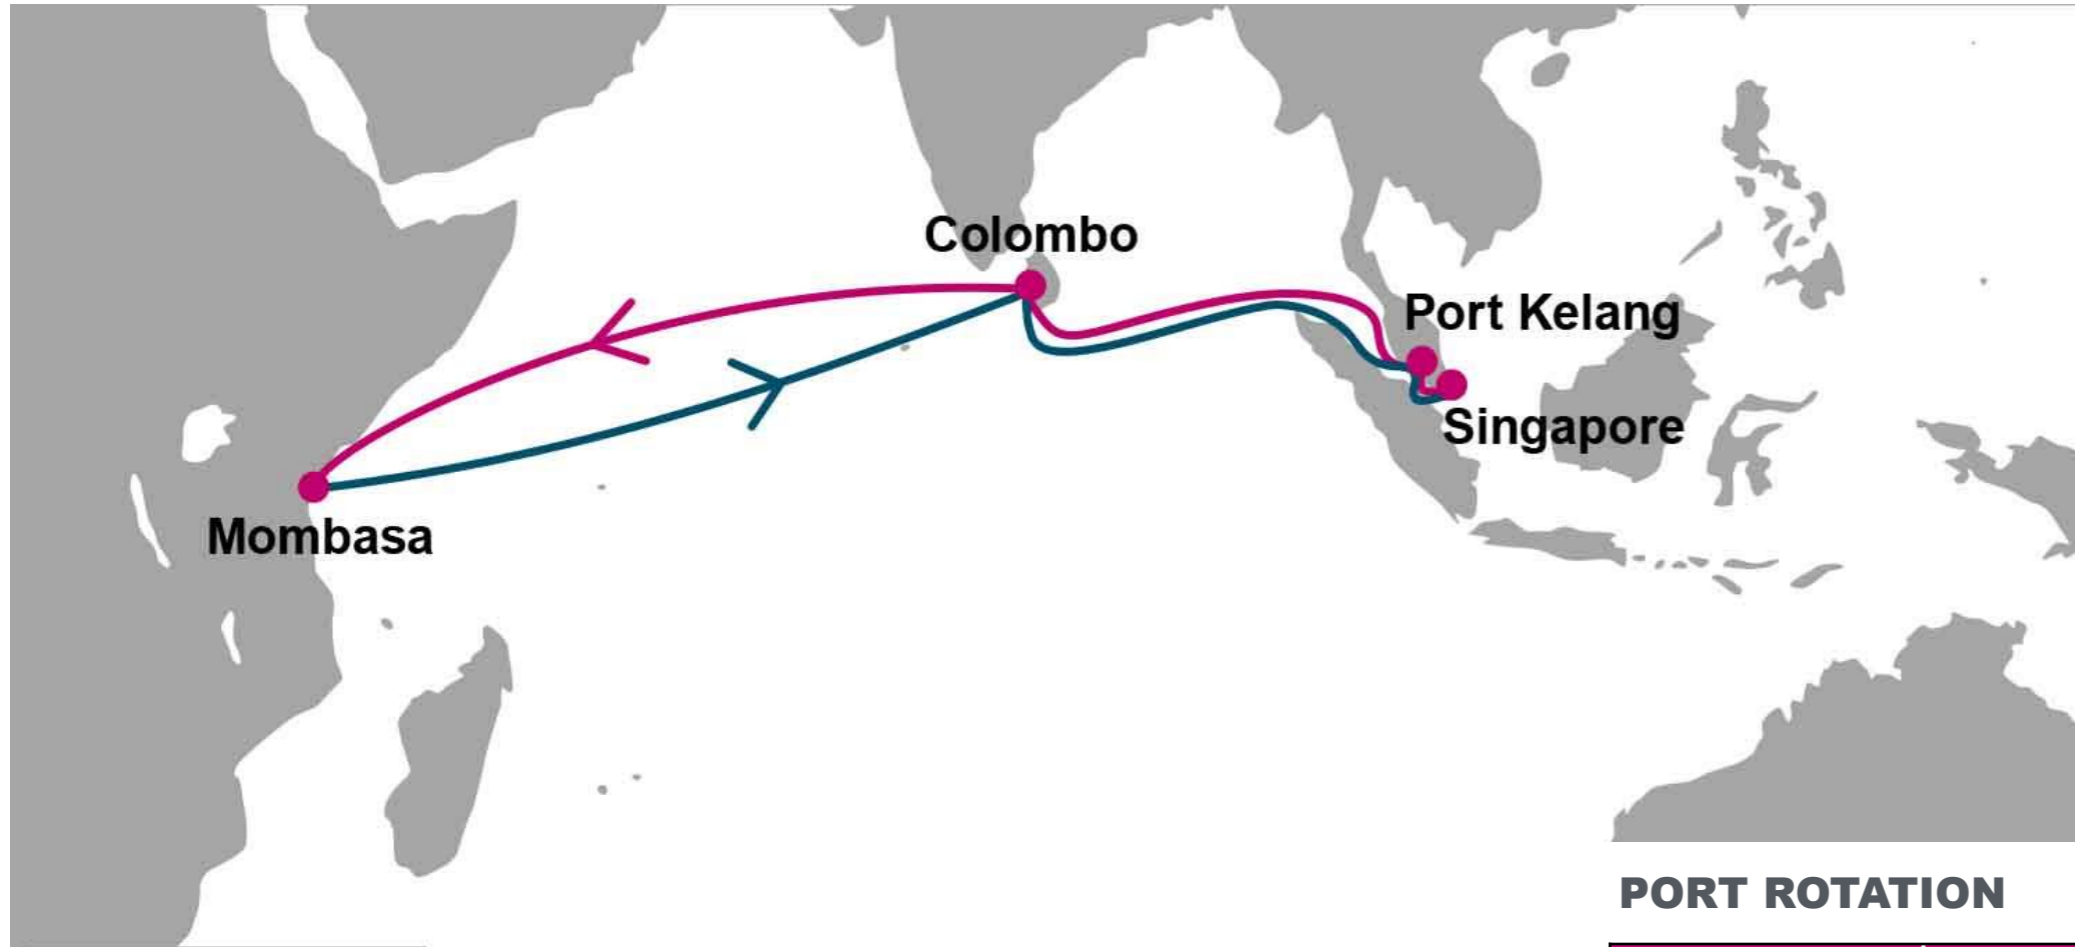

For more information, please click [here](#)

W/B	MBA	E/B	CMB	PKG	SIN
SIN	14	MBA	8	12	14
PKG	12	CMB		4	6
CMB	7	PKG			1

**PORT ROTATION**

(Terminals are subject to change)

ORIGIN	ETA/ETD	TERMINAL
Singapore	SAT/SUN	PSA Singapore
Port Kelang	TUE/TUE	Westports
Colombo	SAT/SUN	Jaya Container Terminal (JCT)
Mombasa	SUN/WED	Mombasa Container Terminal (MCT)
Colombo	THU/THU	Jaya Container Terminal (JCT)
Port Kelang	MON/TUE	Westports
Singapore	WED/THU	PSA Singapore

**KEY TRANSIT TABLE** - UNLOCODE PORT NAME & COUNTRY NAME

**SIN:** Singapore, Singapore | **PKG:** Port Kelang, Malaysia | **CMB:** Colombo, Sri Lanka | **MBA:** Mombasa, Kenya

NOTE: Transit times and port rotation are as of now and subject to change