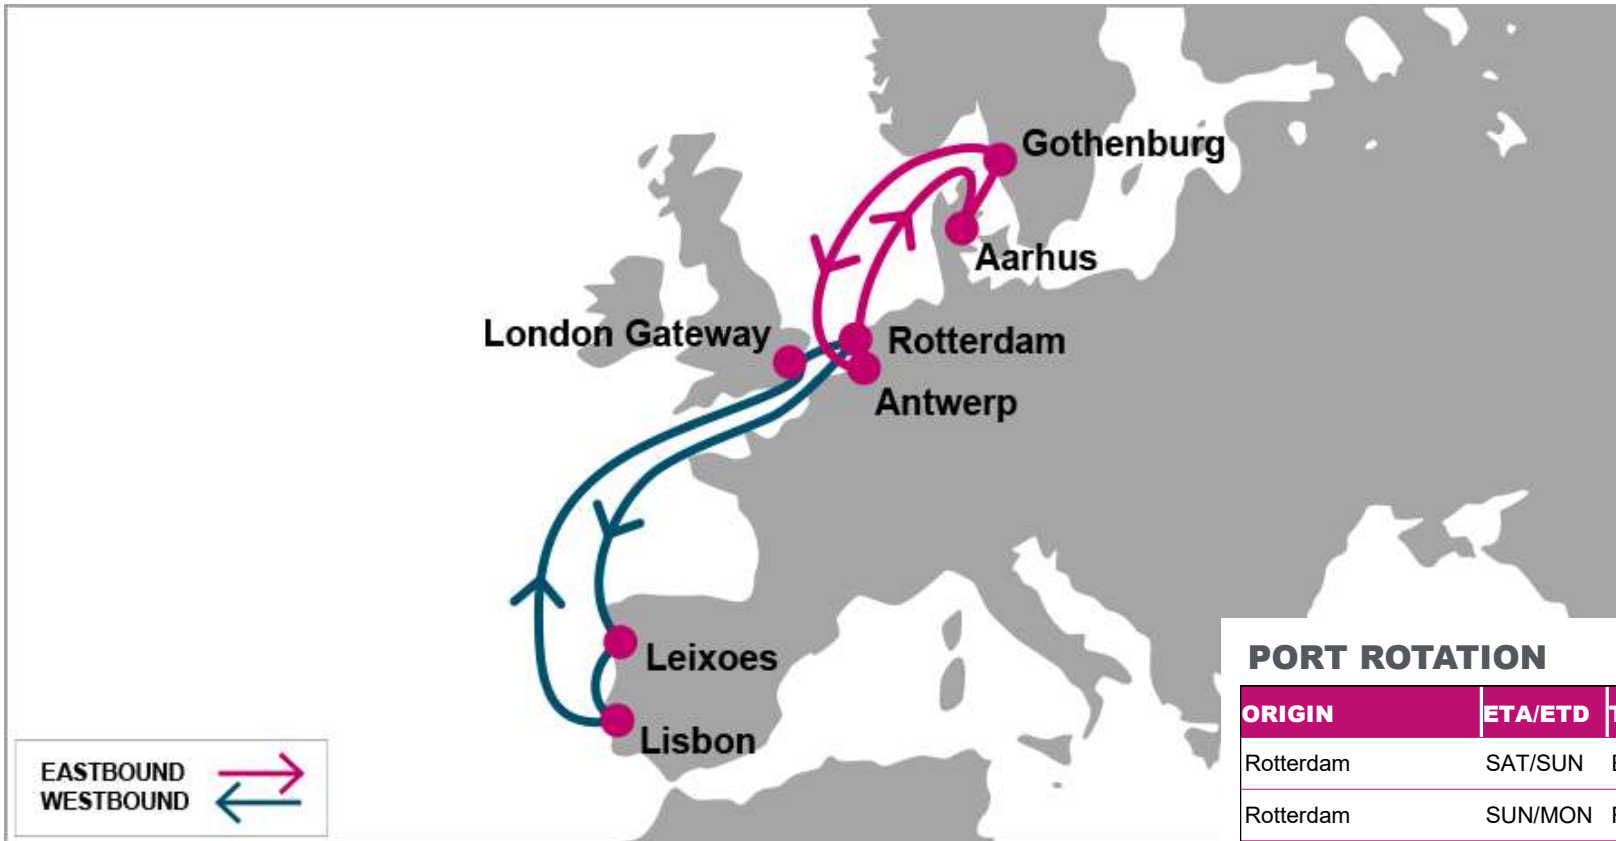

For more information, please click [here](#)

E/B	AAR	GOT	W/B	LEI	LIS
LEI	10	11	AAR	10	12
LIS	8	9	GOT	8	10
LGP	4	5	ANR	5	7
RTM	3	4	RTM	4	6
RTM	2	3	RTM	3	5

KEY TRANSIT TABLE - UNLOCODE PORT NAME & COUNTRY NAME

RTM: Rotterdam, Netherland | GOT: Gothenburg, Sweden | AAR: Arhus, Denmark | ANR: Antwerp, Belgium | LIS: Lisbon, Portugal | LEI: Leixoes, Portugal | LGP: London Gateway, UK

PORT ROTATION

(Terminals are subject to change)

ORIGIN	ETA/ETD	TERMINAL
Rotterdam	SAT/SUN	Ect Delta Tml
Rotterdam	SUN/MON	Rotterdam World Gateway
Aarhus	WED/WED	Apm Terminals - Aarhus A/S
Gothenburg	THU/FRI	Apm Terminals Got
Antwerp	SUN/MON	PSA Q 913 North Sea
Rotterdam	MON/TUE	Ect Delta Tml
Rotterdam	TUE/WED	Rotterdam World Gateway
Leixoes	SAT/SUN	Yilport Leixoes
Lisbon	MON/TUE	Yilport Lisbon Sotagugs
London Gateway	FRI/SAT	London Gateway
Rotterdam	SAT/SUN	Ect Delta Tml
Turnaround days: 21		

NOTE: Transit times and port rotation are as of now and subject to change