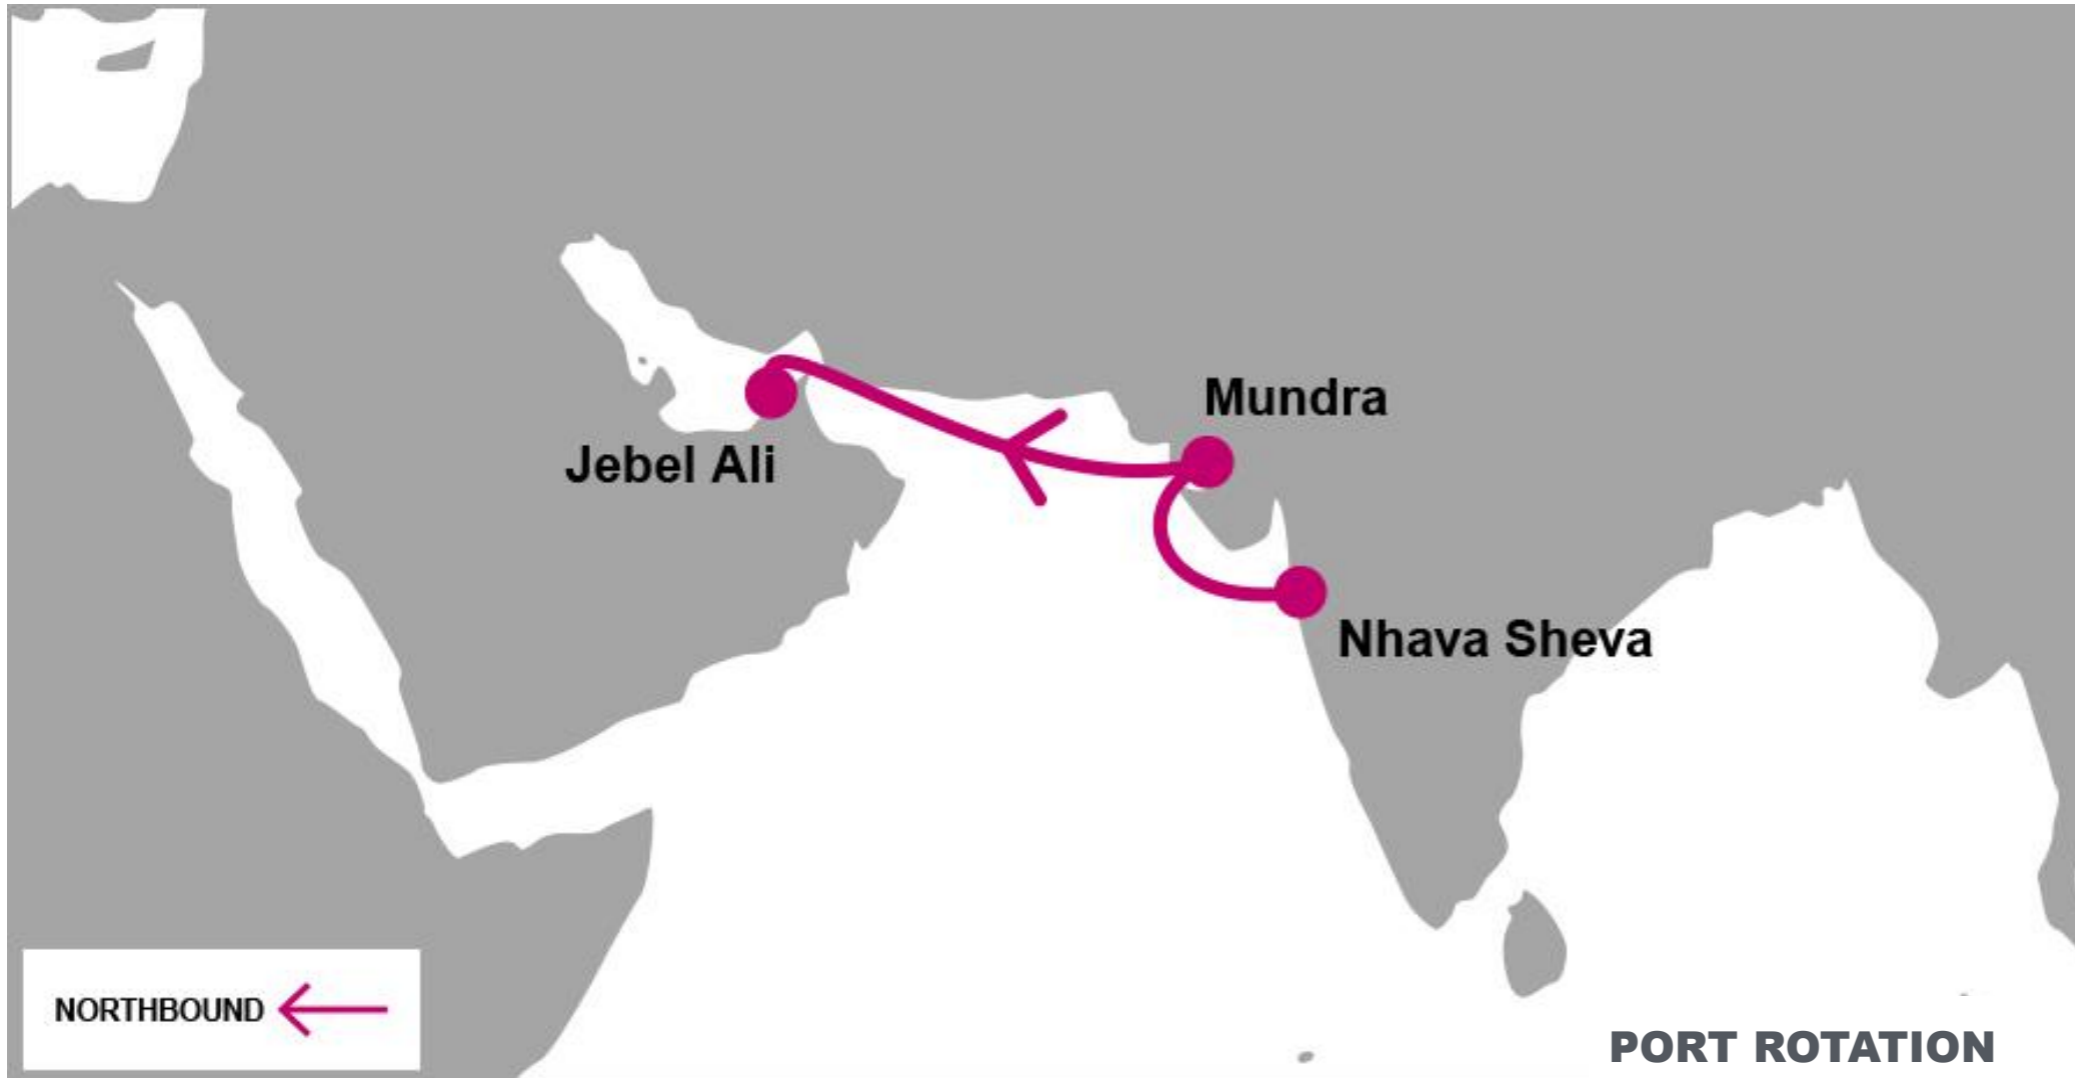

For more information, please click [here](#)

**PORT ROTATION**

(Terminals are subject to change)

N/B	MUN	JEA
NSA	1	5

ORIGIN	ETA/ETD	TERMINAL
Nhava Sheva	WED/THU	JNPT
Mundra	FRI/SAT	Mundra International Container Terminal
Jebel Ali	TUE/THU	DP WORLD JEBEL ALI - TERMINAL 1

**KEY TRANSIT TABLE** - UNLOCODE PORT NAME & COUNTRY NAME

**NSA:** Nhava Sheva, India | **MUN:** Mundra, India | **JEA:** Jebel Ali, UAE

NOTE: Transit times and port rotation are as of now and subject to change