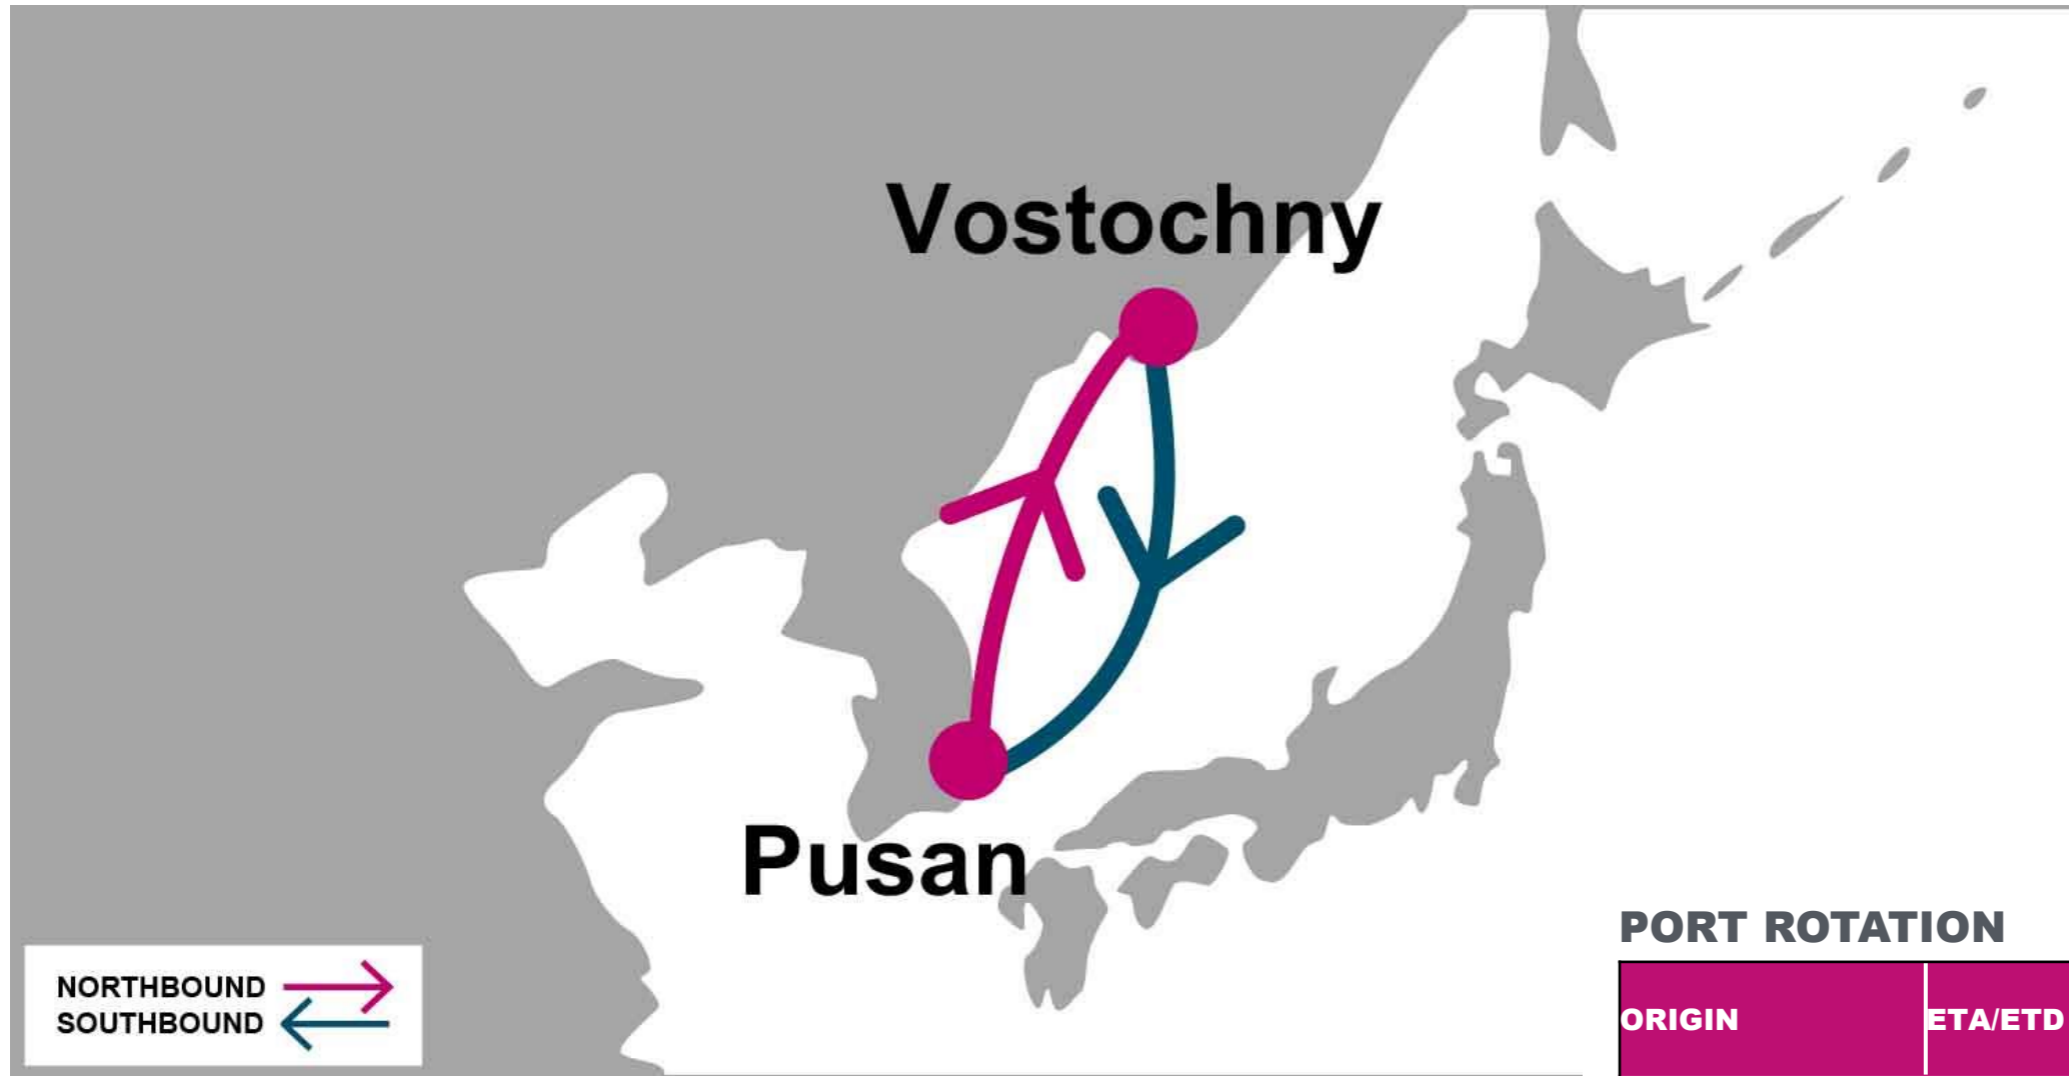

For more information, please click [here](#)

N/B	VYP	S/B	PUS
PUS	3	VYP	3

PORT ROTATION

(Terminals are subject to change)

ORIGIN	ETA/ETD	TERMINAL
Pusan	MON/TUE	Pusan Newport International Terminal (PNIT)
Vostochny	SAT/SAT	VSC Terminal
Pusan	MON/TUE	Pusan Newport International Terminal (PNIT)
Turnaround days: 7		

KEY TRANSIT TABLE - UNLOCODE PORT NAME & COUNTRY NAME

PUS: Pusan, South Korea | **VYP:** Vostochny, Russia

NOTE: Transit times and port rotation are as of now and subject to change