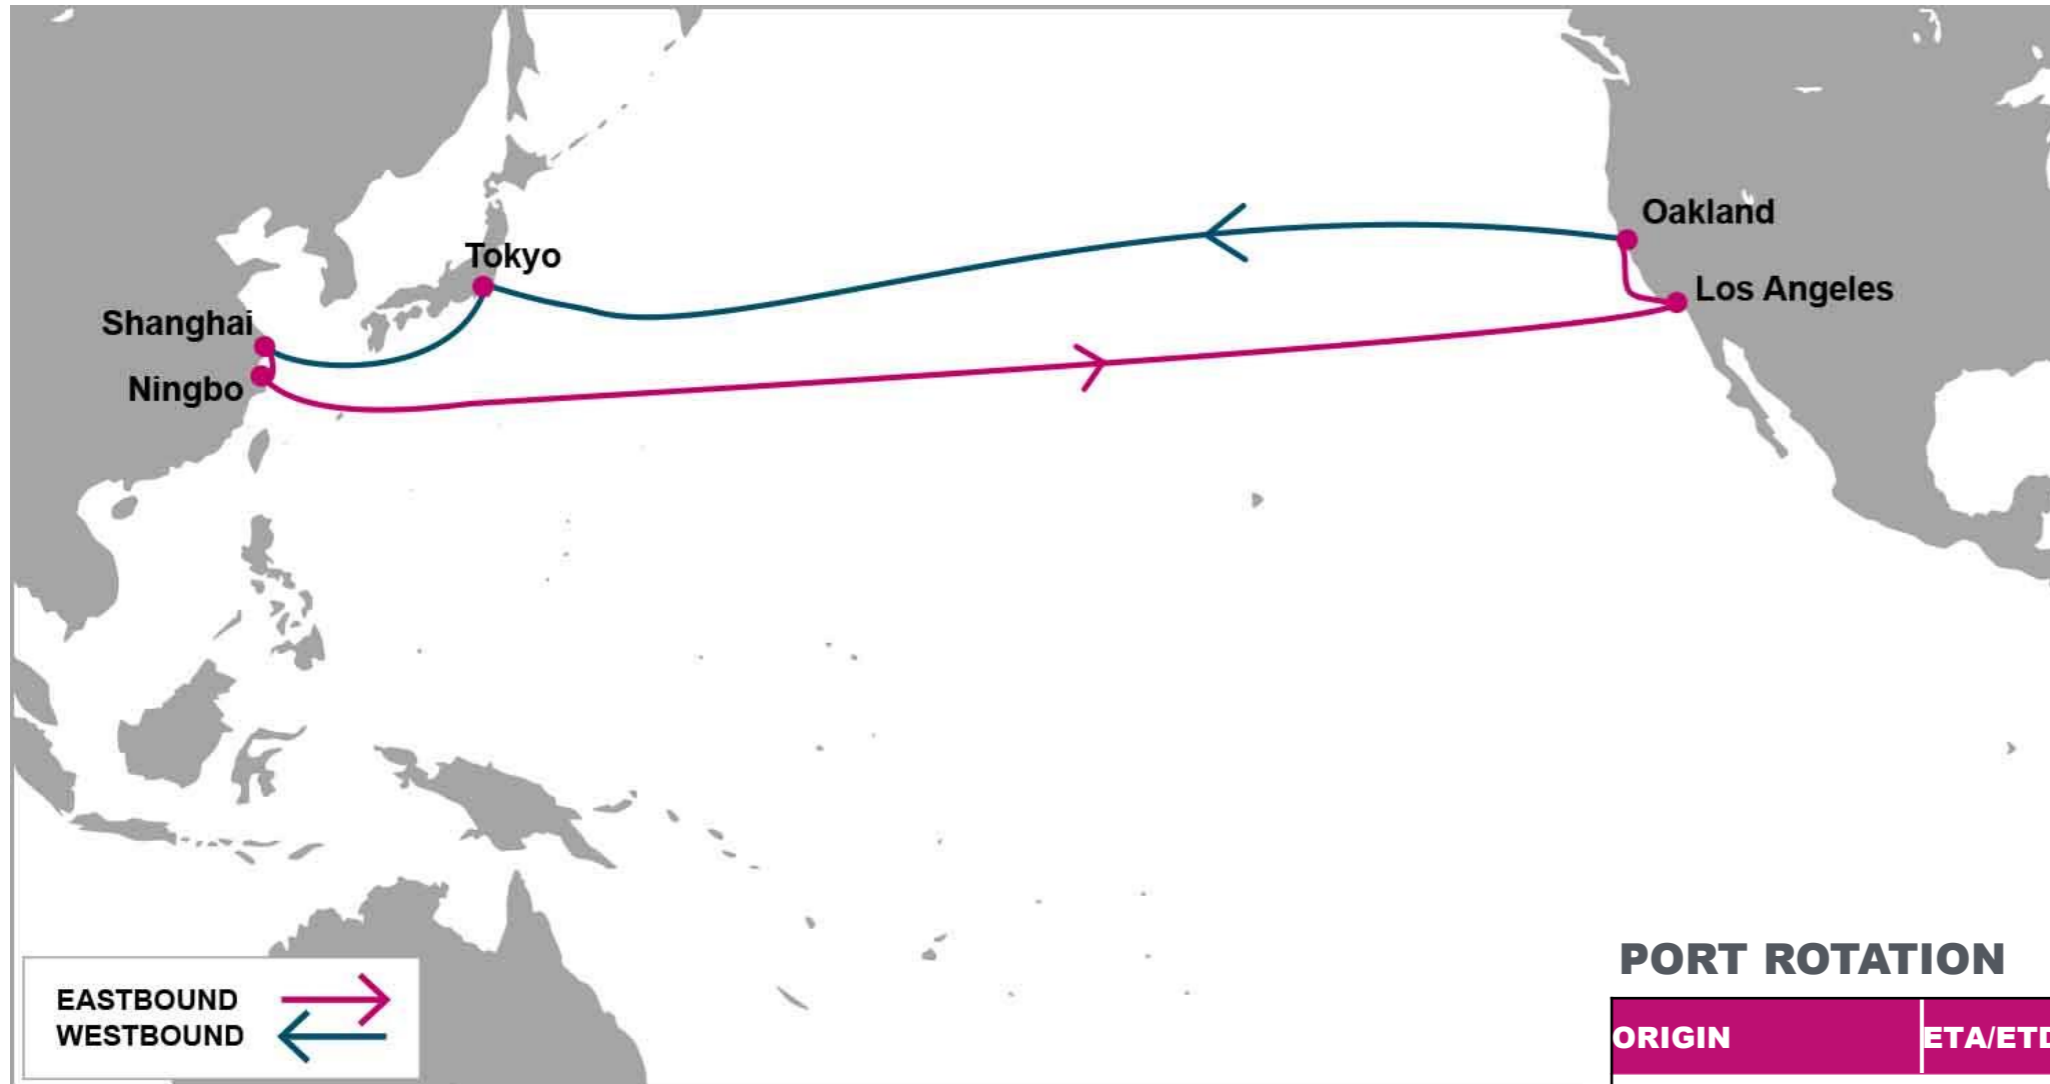

For more information, please click [here](#)

PORT ROTATION

(Terminals are subject to change)

ORIGIN	ETA/ETD	TERMINAL
Shanghai	SUN/TUE	SIPG Waigaoqiao Phase II/III
Ningbo	TUE/THU	Ningbo Port Beilun Third Container Terminal (NBCT)
Los Angeles	WED/MON	Yusen Terminal International (YTI)
Oakland	WED/THU	Trapac
Tokyo	TUE/TUE	TBN
Shanghai	SUN/TUE	SIPG Waigaoqiao Phase II/III
Turnaround days: 42		

TPEB	LAX	OAK	TPWB	TYO	SHA	NGB
SHA	15	22	LAX	15	20	22
NGB	13	20	OAK	12	17	19

KEY TRANSIT TABLE - UNLOCODE PORT NAME & COUNTRY NAME

SHA: Shanghai, China | NGB: Ningbo, China | TYO: Tokyo, Japan | LAX: Los Angeles, USA | OAK: Oakland, USA

NOTE: Transit times and port rotation are as of now and subject to change