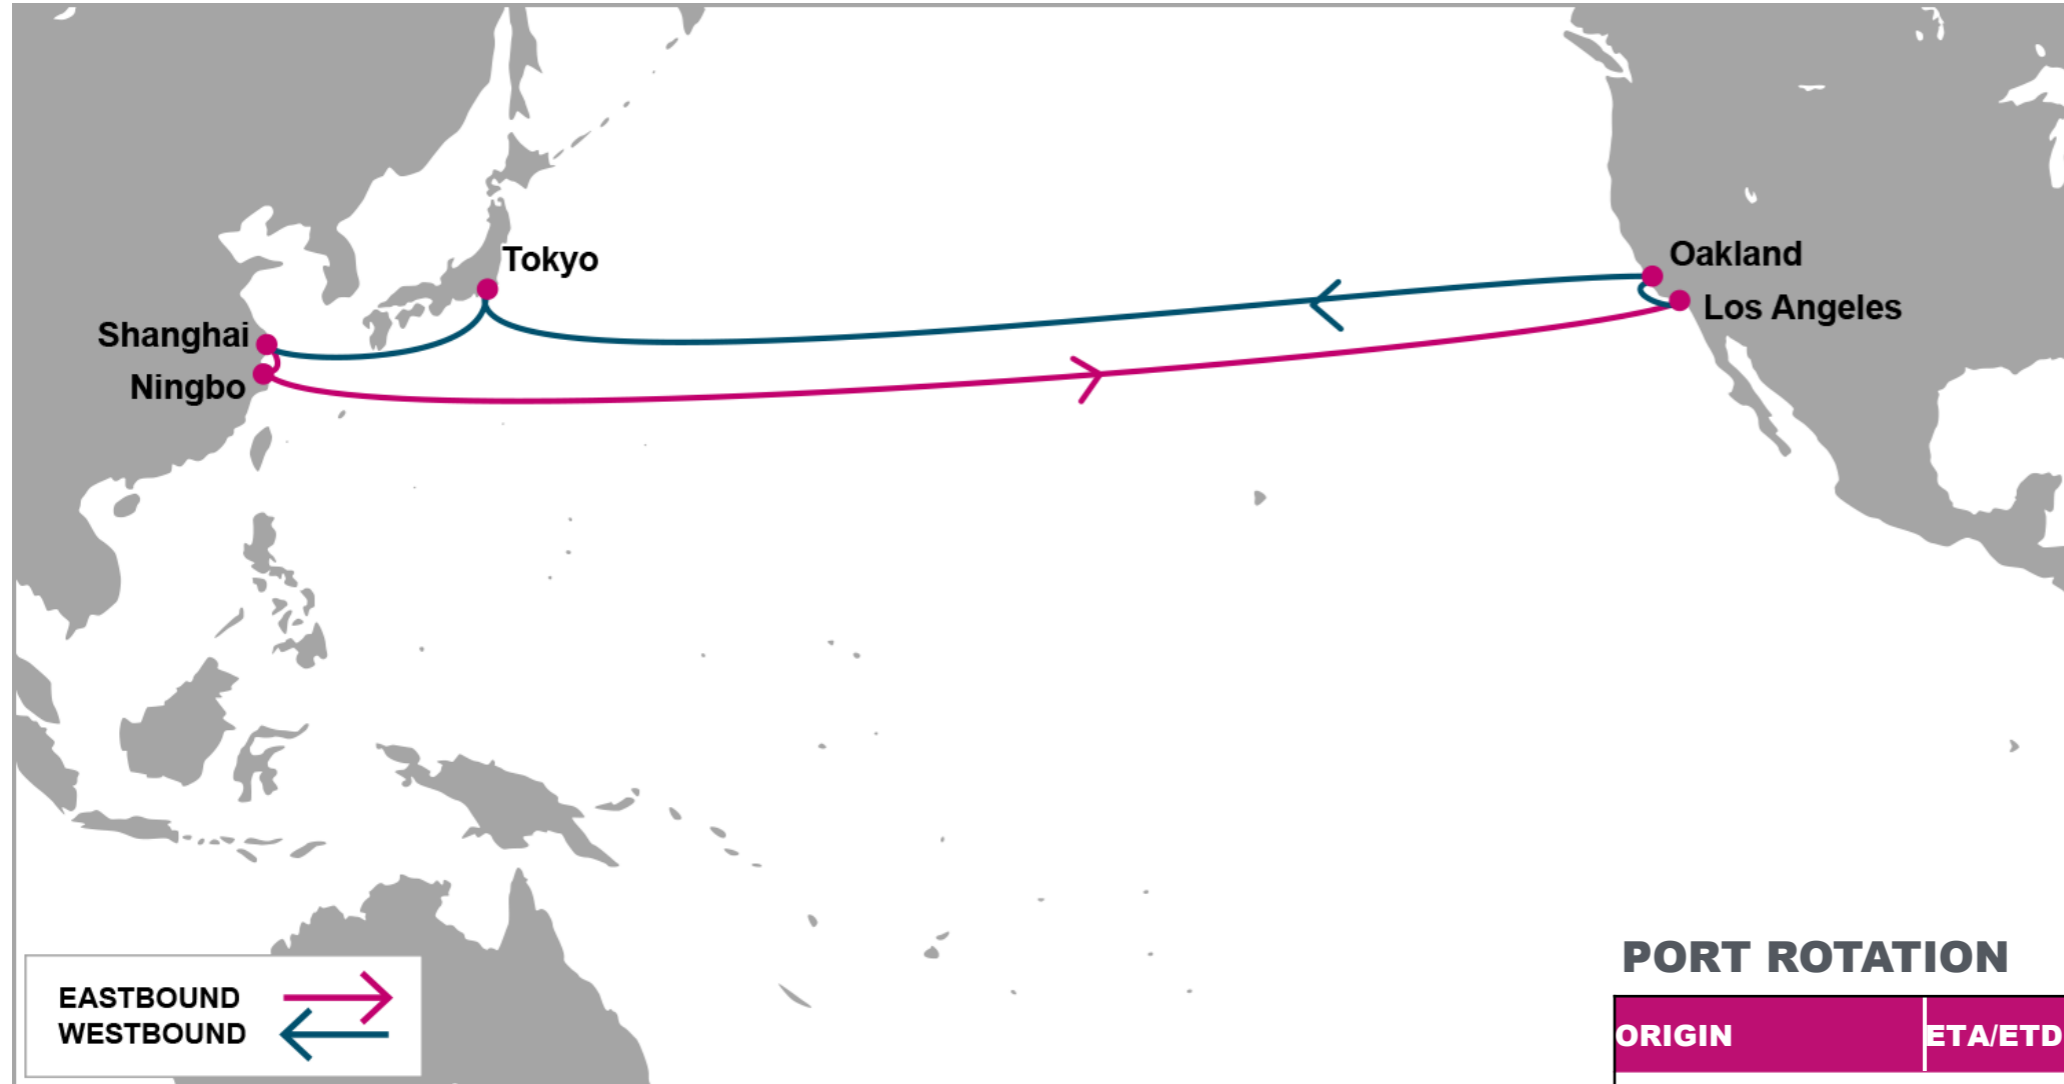

For more information, please click [here](#)

TPEB	LAX	OAK	TPWB	TYO	SHA	NGB
SHA	15	22	LAX	15	19	22
NGB	13	20	OAK	12	16	19

PORT ROTATION

(Terminals are subject to change)

ORIGIN	ETA/ETD	TERMINAL
Shanghai	SUN/TUE	Wai Gao Qiao Phase2
Ningbo	WED/THU	Ningbo Port Beilun Second Container Terminal (NBCT)
Los Angeles	WED/TUE	West Basin Container Terminal
Oakland	WED/FRI	Trapac Container Terminal (MOL)
Tokyo	WED/THU	OHI-No. 3/4 (TICT)
Shanghai	SUN/TUE	Wai Gao Qiao Phase2
Turnaround days: 42		

KEY TRANSIT TABLE - UNLOCODE PORT NAME & COUNTRY NAME

SHA: Shanghai, China | NGB: Ningbo, China | TYO: Tokyo, Japan | LAX: Los Angeles, USA | OAK: Oakland, USA

NOTE: Transit times and port rotation are as of now and subject to change