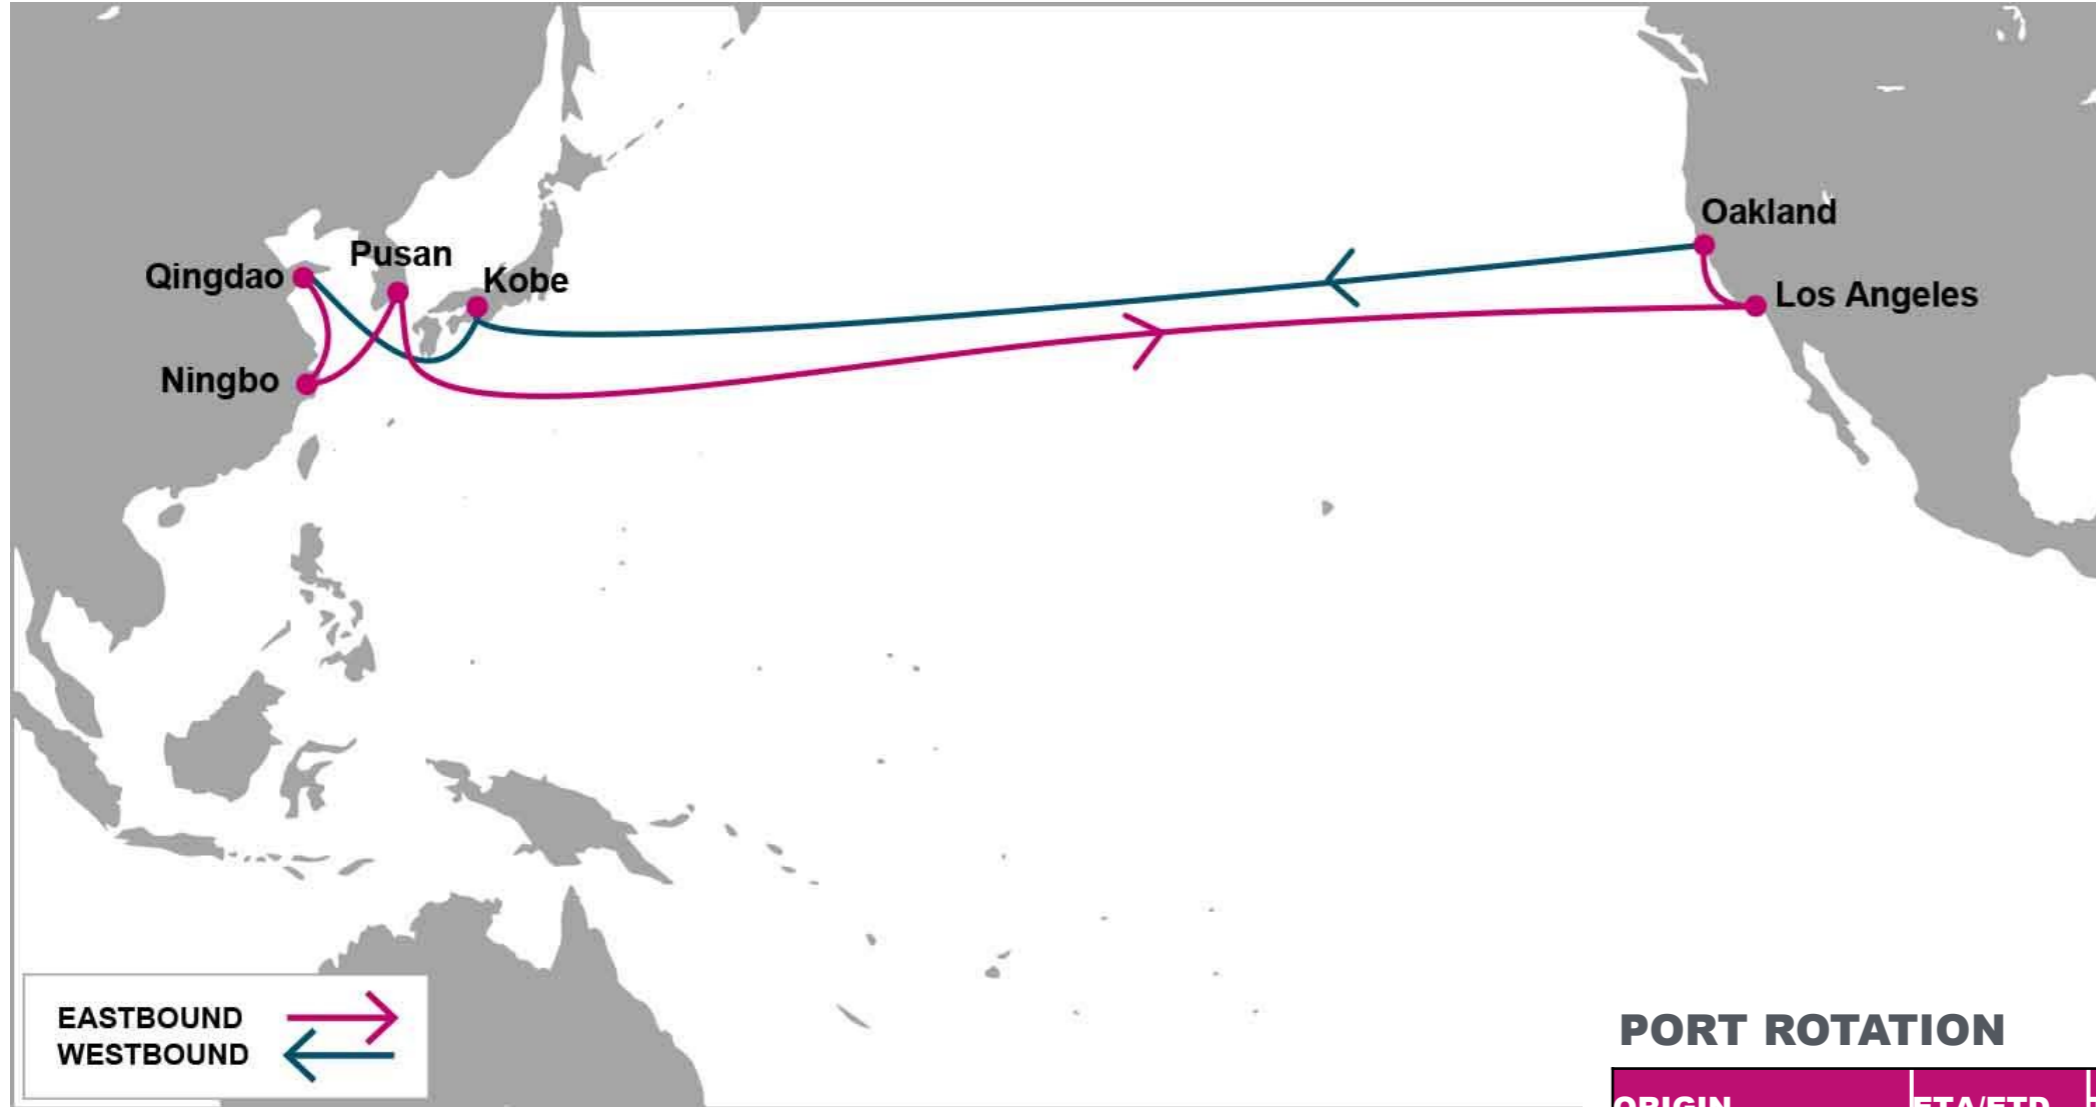

For more information, please click [here](#)

TPEB	LAX	OAK	TPWB	UKB	TAO	NGB	PUS
TAO	17	23	LAX	15	18	21	24
NGB	14	20	OAK	12	15	18	21
PUS	12	18					

PORT ROTATION

(Terminals are subject to change)

ORIGIN	ETA/ETD	TERMINAL
Qingdao	FRI/SUN	Qingdao Qianwan Container Terminal (QQCT)
Ningbo	MON/WED	Ningbo Port Beilun Second Container Terminal (NBSCT)
Pusan	THU/FRI	TBN
Los Angeles	WED/MON	TraPac
Oakland	TUE/THU	TraPac
Kobe	TUE/WED	TBN
Qingdao	FRI/SUN	Qingdao Qianwan Container Terminal (QQCT)
Turnaround days: 42		

KEY TRANSIT TABLE - UNLOCODE PORT NAME & COUNTRY NAME

TAO: Qingdao, China | **NGB:** Ningbo, China | **PUS:** Pusan, South Korea | **UKB:** Kobe, Japan | **LAX:** Los Angeles, USA | **OAK:** Oakland, USA

NOTE: Transit times and port rotation are as of now and subject to change