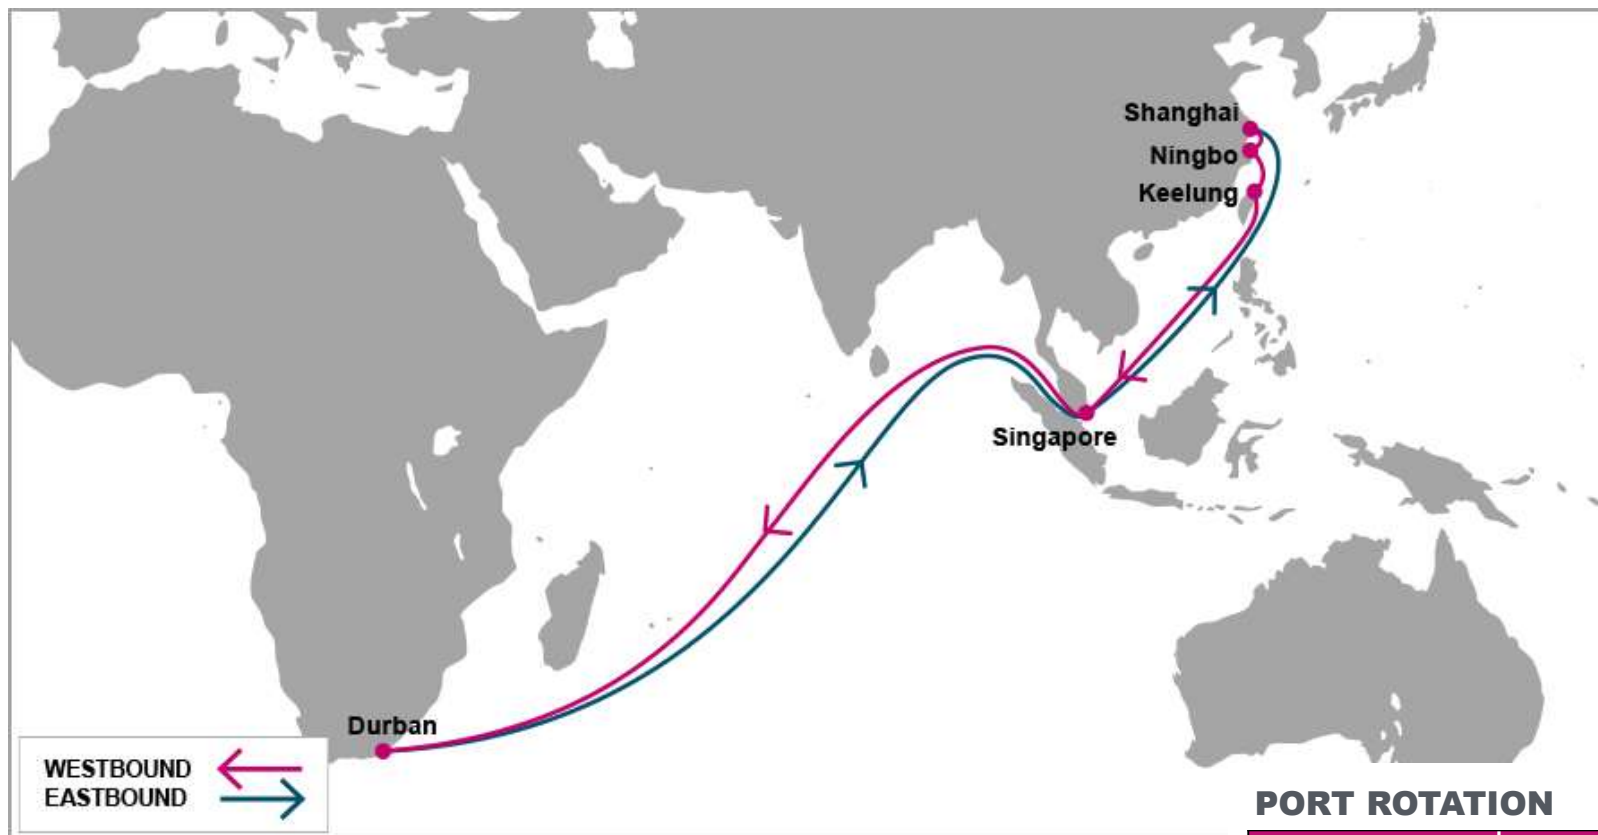

For more information, please click [here](#)

**PORT ROTATION**

(Terminals are subject to change)

W/B	DUR	E/B	SIN	SHA	NGB	KEL
SHA	24	DUR	14	21	23	25
NGB	23					
KEL	21					
SIN	13					

ORIGIN	ETA/ETD	TERMINAL
Shanghai	THU/FRI	Shanghai Shengdong International Container Terminal
Ningbo	SAT/SAT	Ningbo Port Group Beilun Third Container Terminal
Keelung	MON/MON	ULIC
Singapore	MON/TUE	PSA Singapore
Durban	MON/THU	New Pier 1 Terminal
Singapore	THU/THU	PSA Singapore
Shanghai	THU/FRI	Shanghai Shengdong International Container Terminal
<b>Turnaround days:</b>		<b>49</b>

**KEY TRANSIT TABLE** - UNLOCODE PORT NAME & COUNTRY NAME

**SHA:** Shanghai, China | **NGB:** Ningbo, China | **KEL:** Keelung, Taiwan | **SIN:** Singapore, Singapore | **DUR:** Durban, South Africa

NOTE: Transit times and port rotation are as of now and subject to change