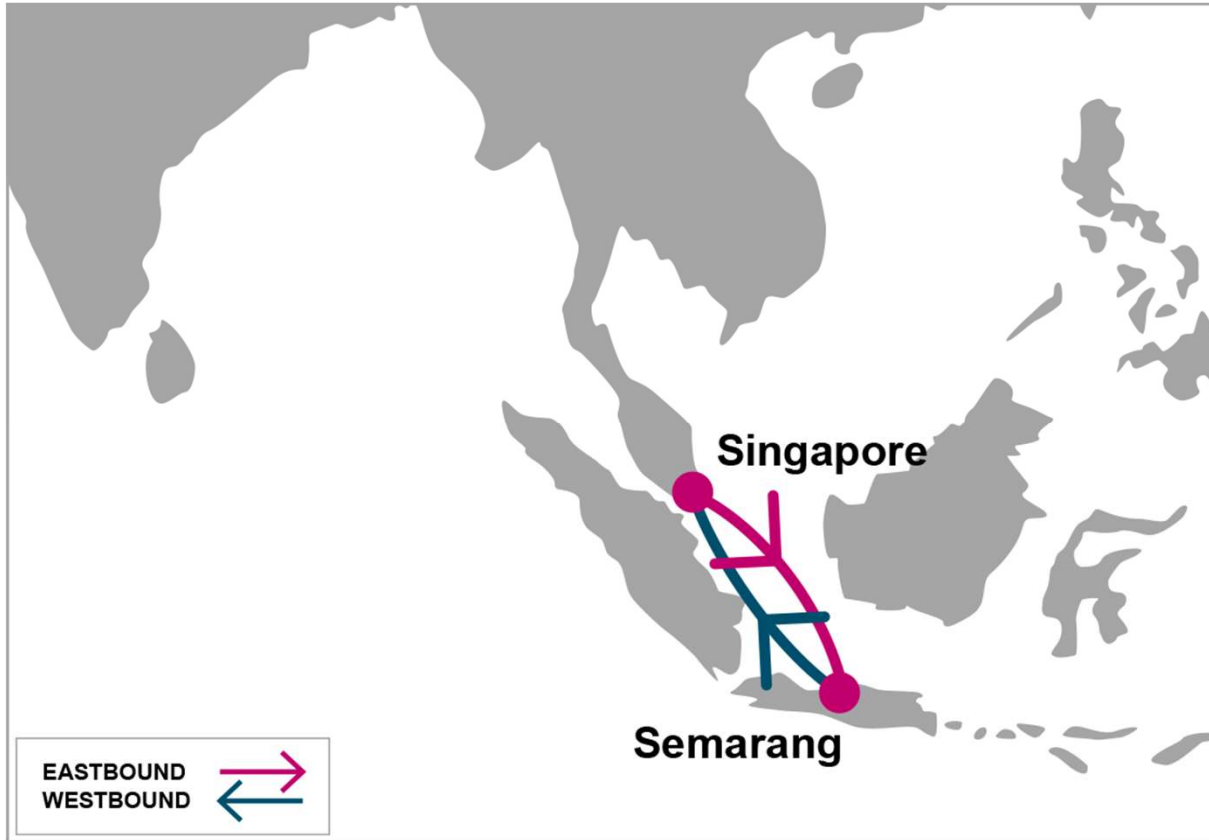

For more information, please click [here](#)

PORT ROTATION

(Terminals are subject to change)

ORIGIN	ETA/ETD	TERMINAL
Loop 1		
Singapore	MON/TUE	PSA Singapore
Semarang	FRI/SAT	Terminal Petikemas Semarang
Singapore	MON/TUE	PSA Singapore
Turnaround days: 7		
Loop 2		
Singapore	SAT/SUN	PSA Singapore
Semarang	WED/THU	Terminal Petikemas Semarang
Singapore	SAT/SUN	PSA Singapore
Turnaround days: 7		

E/B	SRG	W/B	SIN
SIN	3	SRG	2

KEY TRANSIT TABLE - UNLOCODE PORT NAME & COUNTRY NAME

SIN: Singapore, Singapore | **SRG:** Semarang, Indonesia

NOTE: Transit times and port rotation are as of now and subject to change