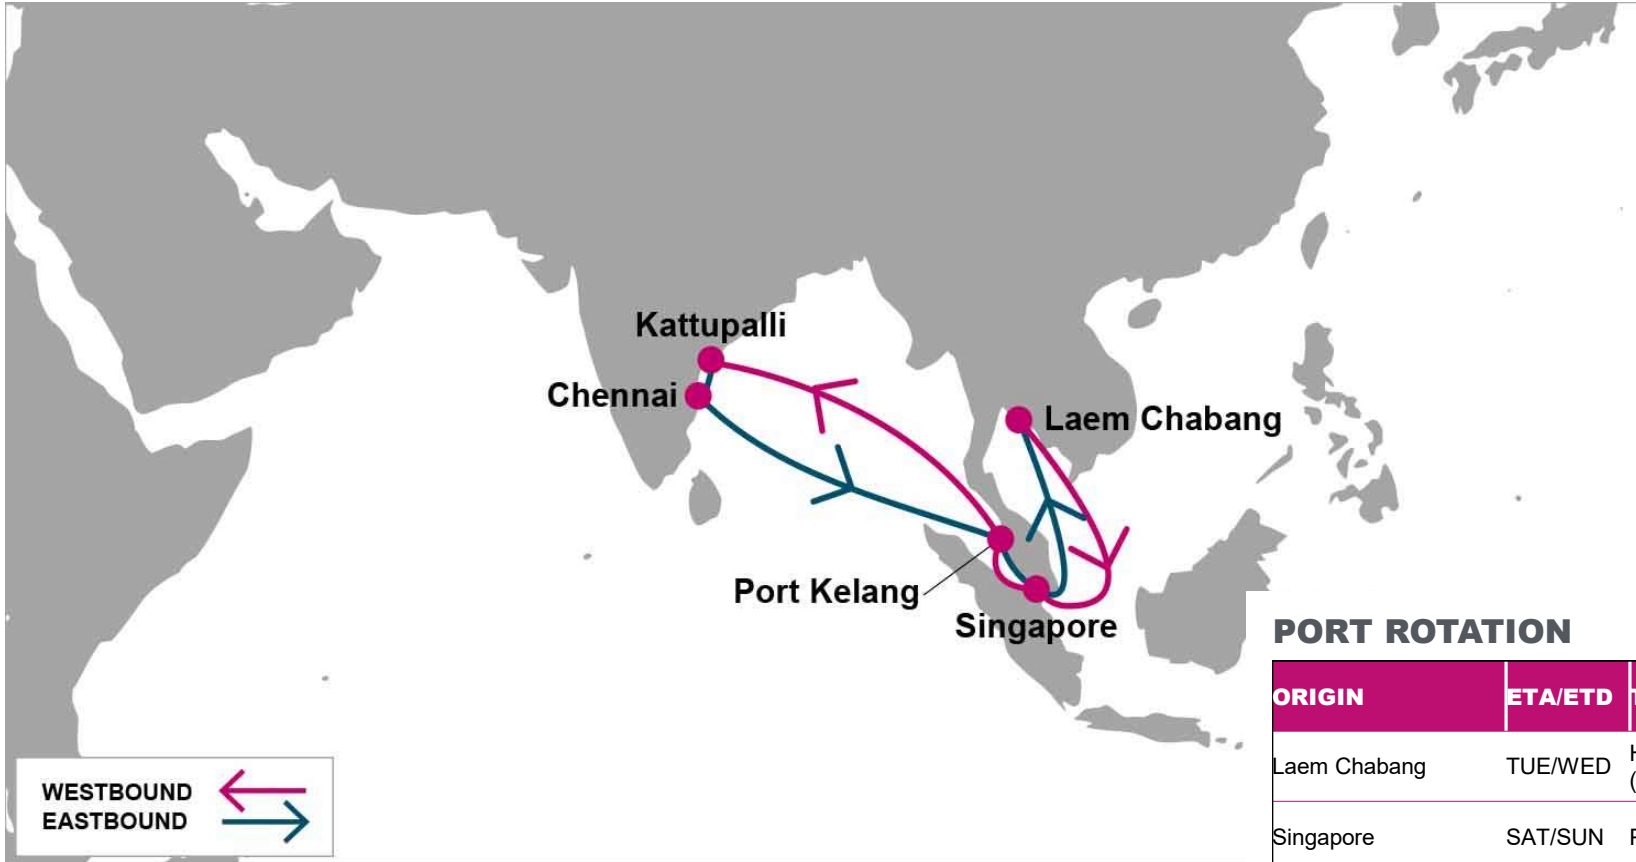

For more information, please click [here](#)

**PORT ROTATION**

(Terminals are subject to change)

ORIGIN	ETA/ETD	TERMINAL
Laem Chabang	TUE/WED	Hutchison Laem Chabang Terminal (HLT)
Singapore	SAT/SUN	PSA Singapore
Port Kelang	MON/TUE	North Port / West Port
Kattupalli	SUN/MON	Adani Kattupalli
Chennai	MON/WED	Chennai International Terminal PVT
Port Kelang	MON/WED	West Port / North Port
Singapore	THU/FRI	PSA Singapore
Laem Chabang	TUE/WED	Hutchison Laem Chabang Terminal (HLT)
<b>Turnaround days: 28</b>		

W/B	SIN	PKG	KTP	MAA	E/B	PKG	SIN	LCH
LCH	3	5	11	12	KTP	7	10	15
SIN		1	7	8	MAA	5	8	13
PKG			5	6	PKG		1	6
					SIN			4

**KEY TRANSIT TABLE** - UNLOCODE PORT NAME & COUNTRY NAME

**LCH:** Laem Chabang, Thailand | **SIN:** Singapore, Singapore | **PKG:** Port Kelang, Malaysia | **KTP:** Kattupalli, India | **MAA:** Chennai, India

NOTE: Transit times and port rotation are as of now and subject to change